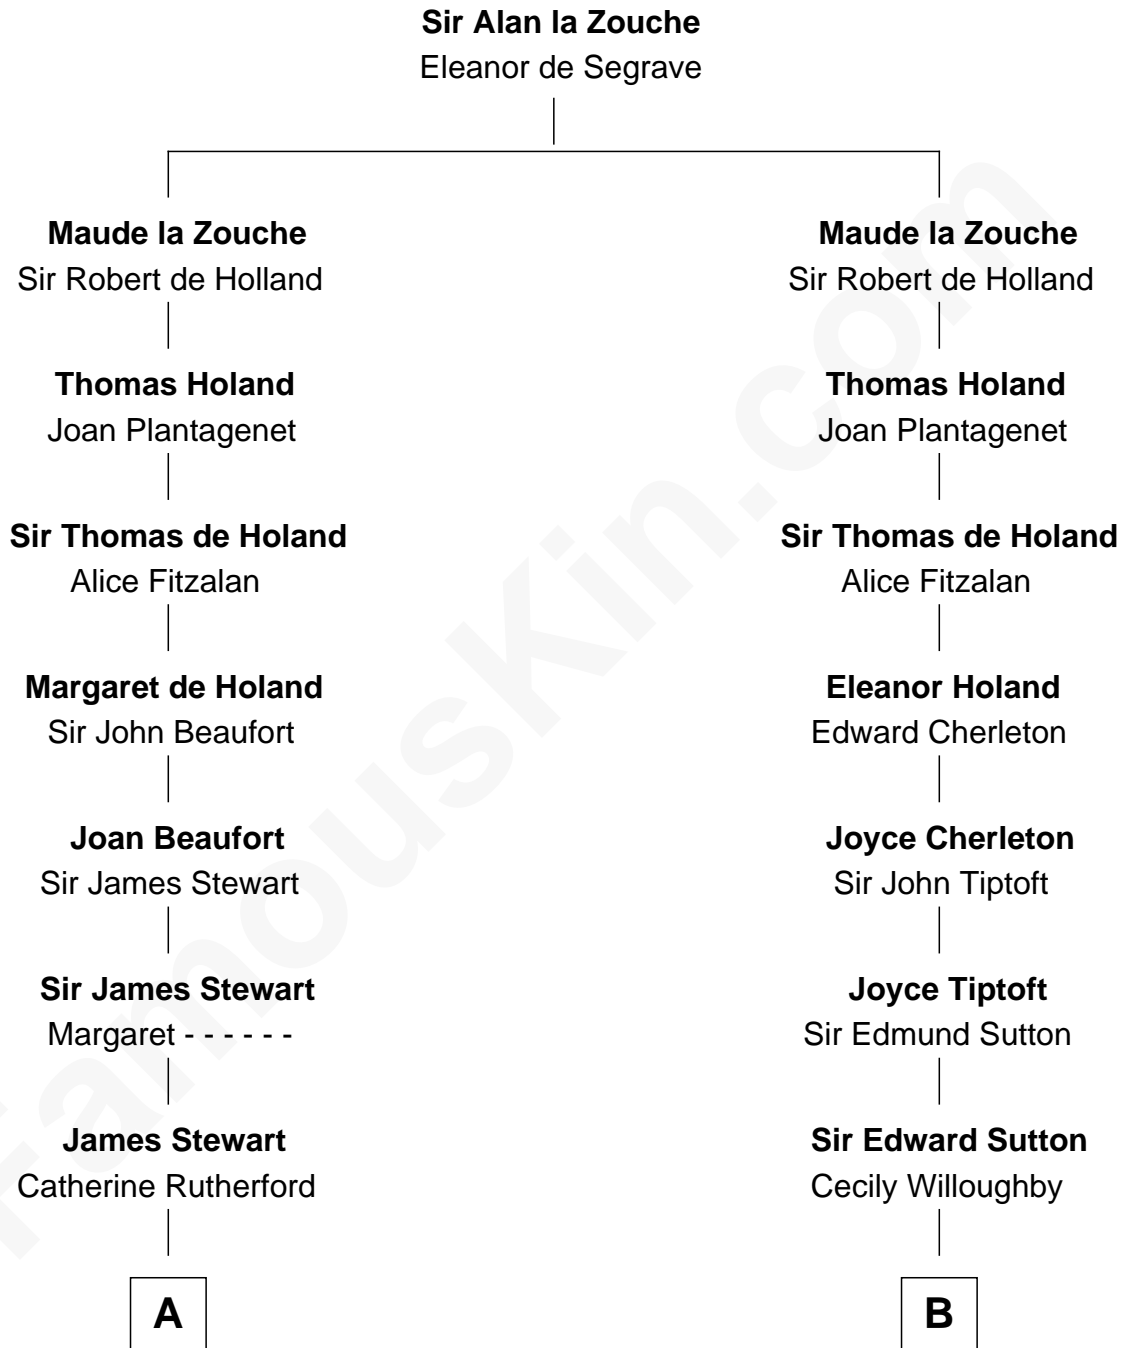

## Relationship Chart of

### Johnny Mercer

*Songwriter and Co-Founder of Capitol Records*

18th cousin 1 time removed of

### Colonel Robert Gould Shaw

*U.S. Civil War leader of film "Glory" fame*

**C**

**George Anderson Mercer**

Nanny Maury Herndon

**George Anderson Mercer**

Lillian Elizabeth Ciucevich

**Johnny Mercer**