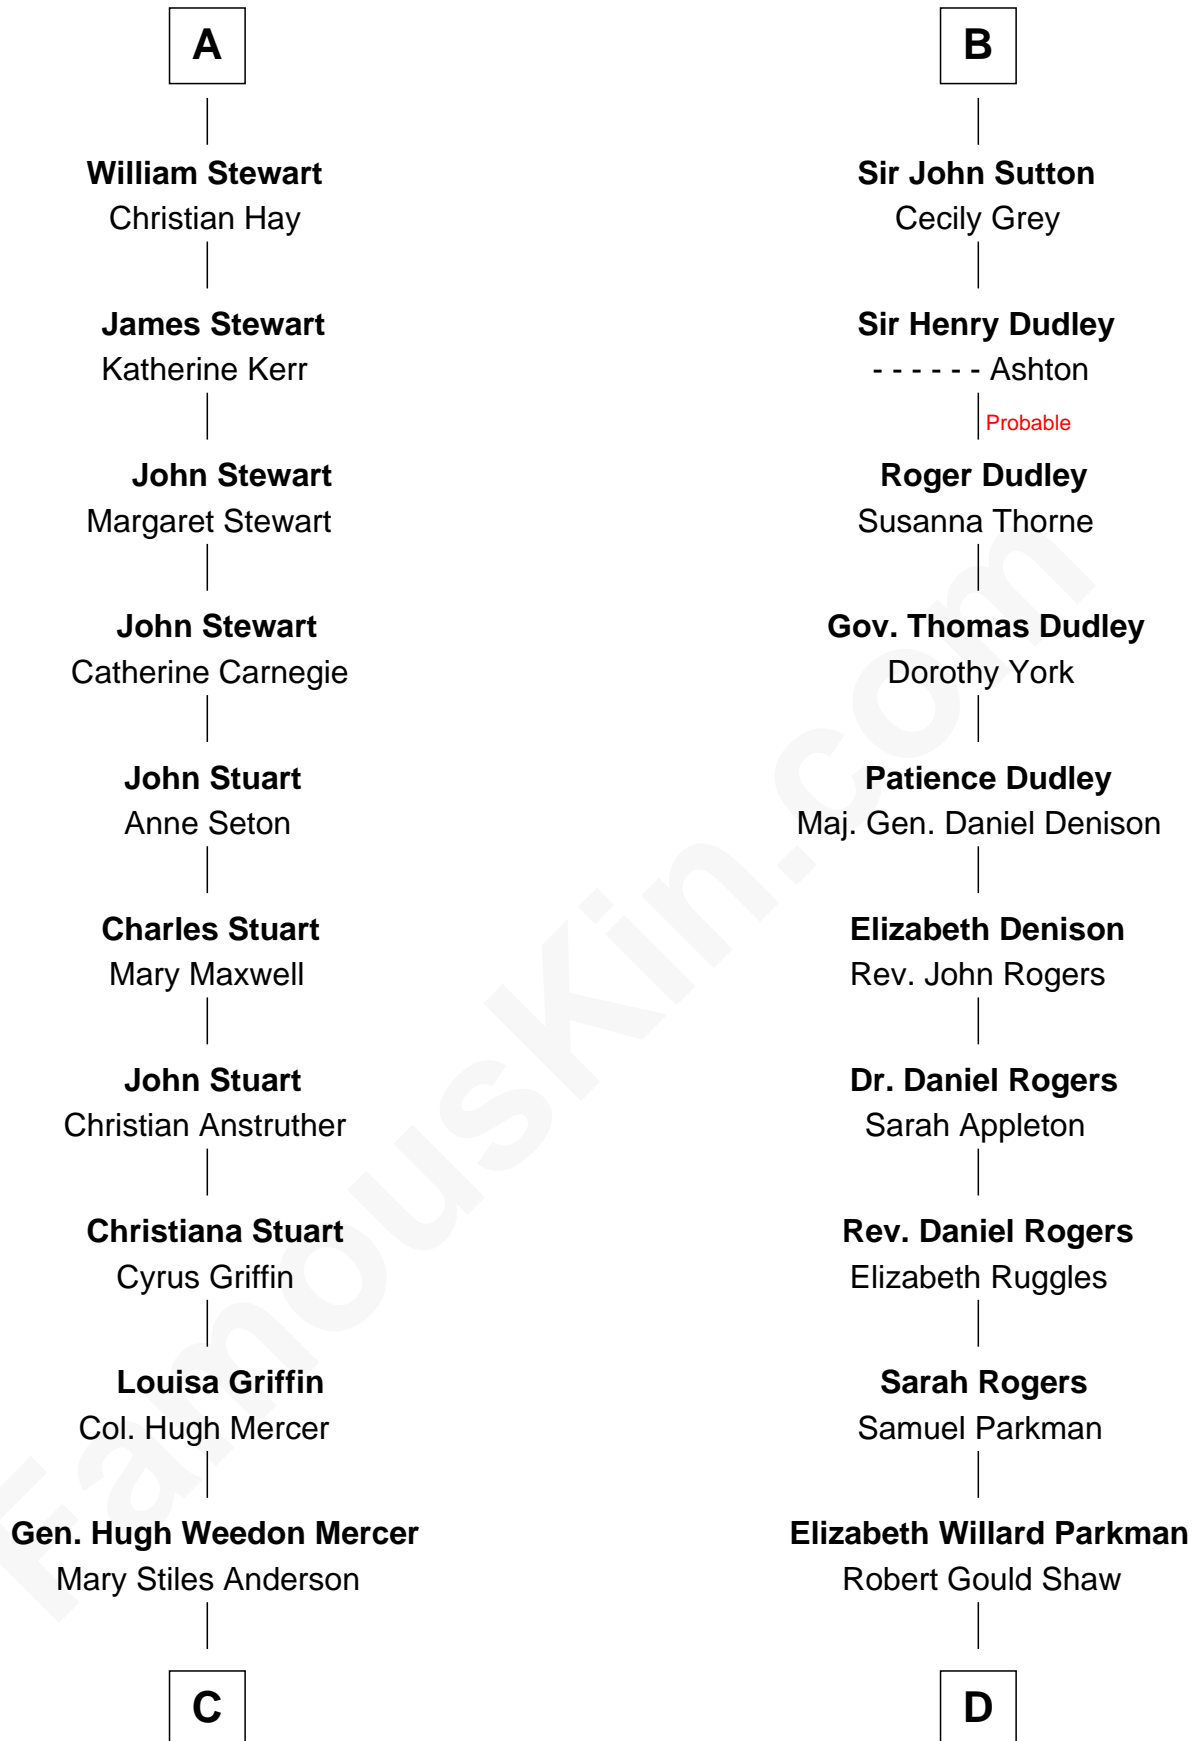

## Relationship Chart of

### Johnny Mercer

*Songwriter and Co-Founder of Capitol Records*

18th cousin 1 time removed of

### Colonel Robert Gould Shaw

*U.S. Civil War leader of film "Glory" fame*

**C**

**George Anderson Mercer**

Nanny Maury Herndon

**George Anderson Mercer**

Lillian Elizabeth Ciucevich

**Johnny Mercer**