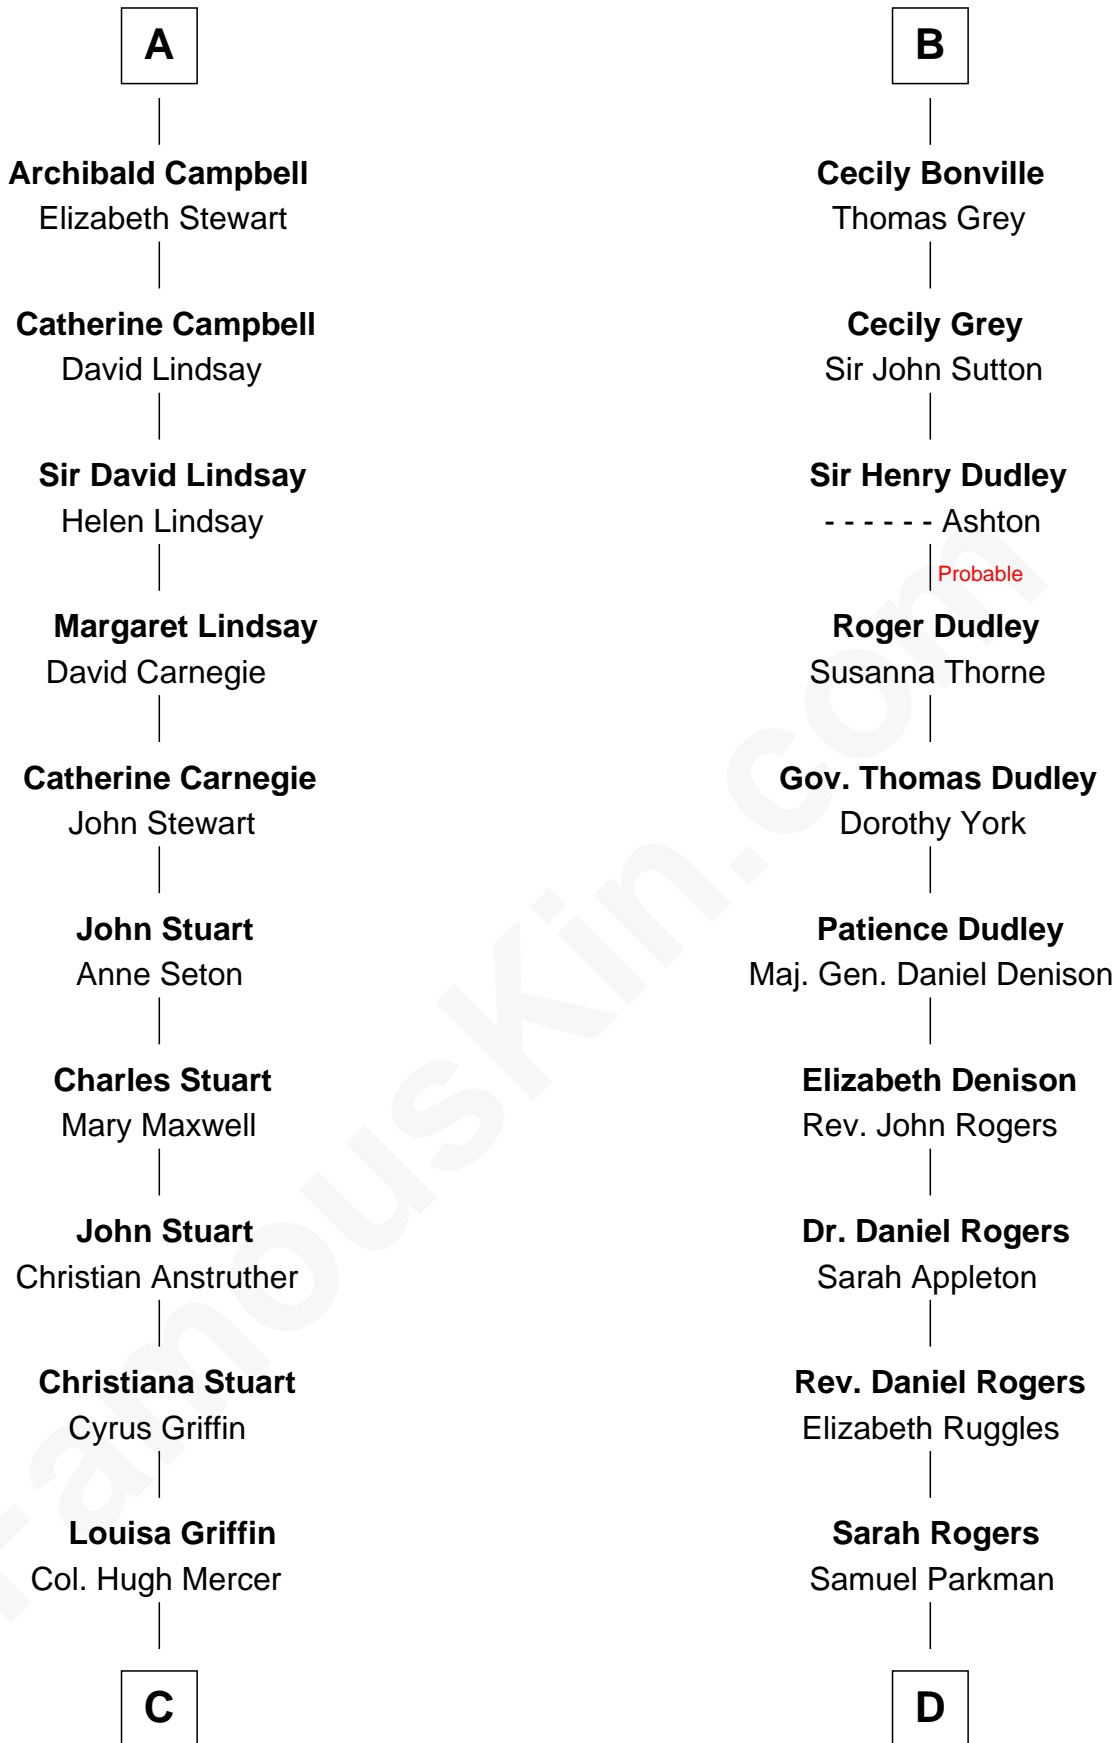

FamousKin.com

Relationship Chart of

Johnny Mercer

Songwriter and Co-Founder of Capitol Records

19th cousin 1 time removed of

Colonel Robert Gould Shaw

U.S. Civil War leader of film "Glory" fame

C

Gen. Hugh Weedon Mercer

Mary Stiles Anderson

George Anderson Mercer

Nanny Maury Herndon

George Anderson Mercer

Lillian Elizabeth Ciucevich

Johnny Mercer

Co-Founder of Capitol Records

D

Elizabeth Willard Parkman

Robert Gould Shaw

Francis George Shaw

Sarah Blake Sturgis

Colonel Robert Gould Shaw

Main character in film "Glory"

FamousKin.com