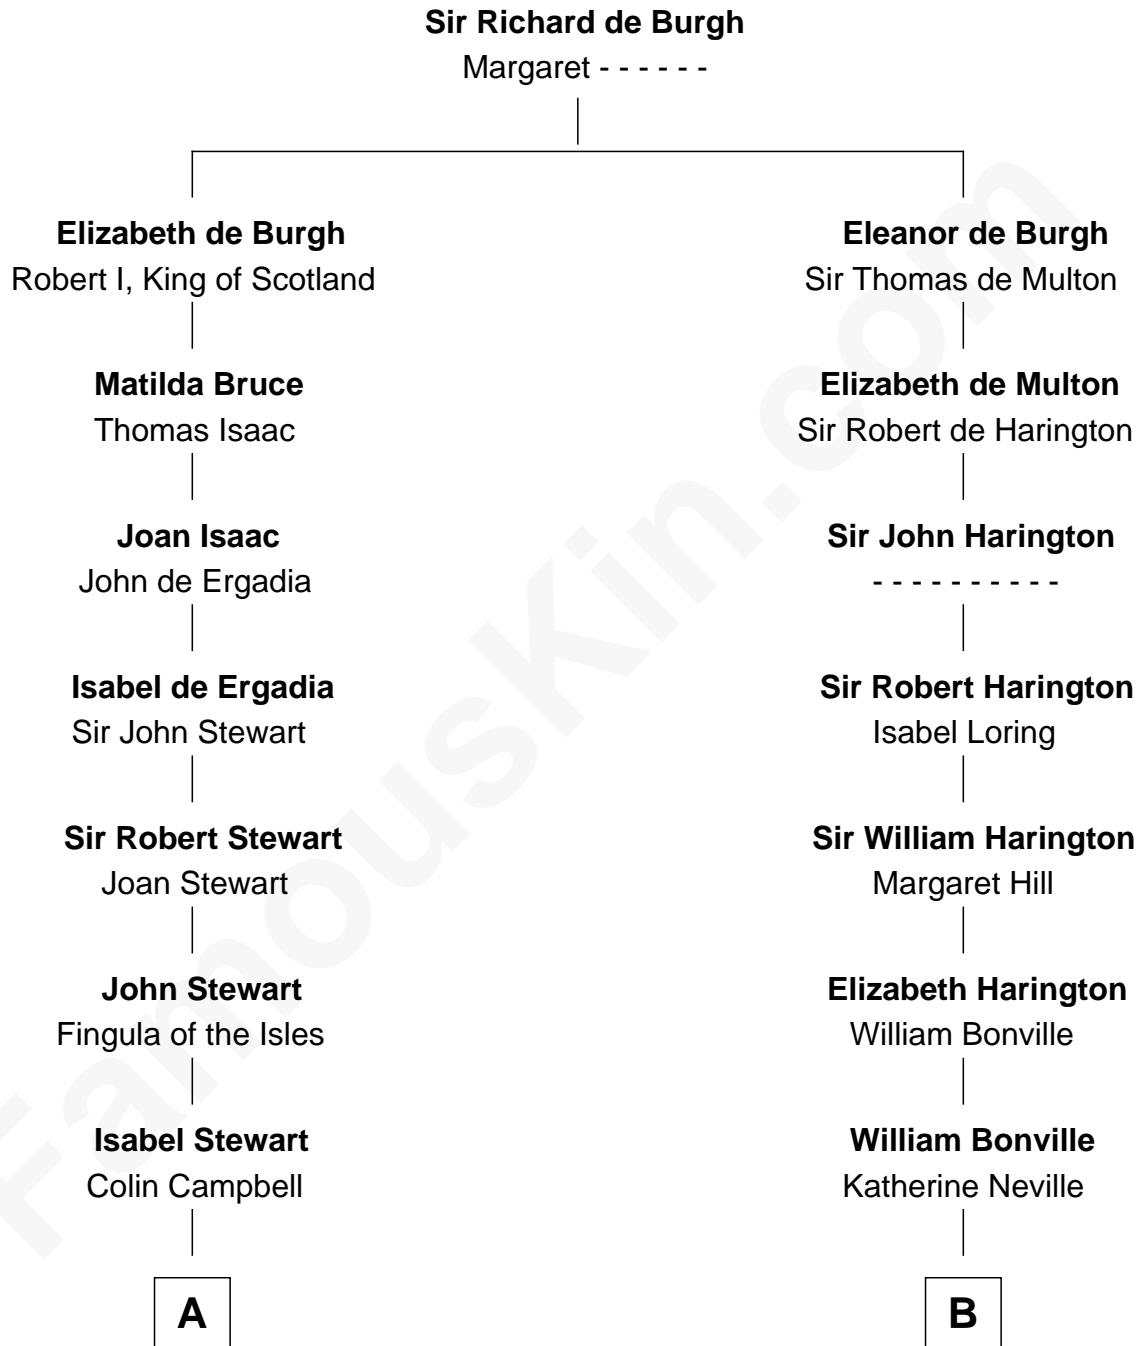

FamousKin.com

Relationship Chart of

Johnny Mercer

Songwriter and Co-Founder of Capitol Records

19th cousin 1 time removed of

Colonel Robert Gould Shaw

U.S. Civil War leader of film "Glory" fame

C

Gen. Hugh Weedon Mercer

Mary Stiles Anderson

George Anderson Mercer

Nanny Maury Herndon

George Anderson Mercer

Lillian Elizabeth Ciucevich

Johnny Mercer

Co-Founder of Capitol Records

D

Elizabeth Willard Parkman

Robert Gould Shaw

Francis George Shaw

Sarah Blake Sturgis

Colonel Robert Gould Shaw

Main character in film "Glory"

FamousKin.com