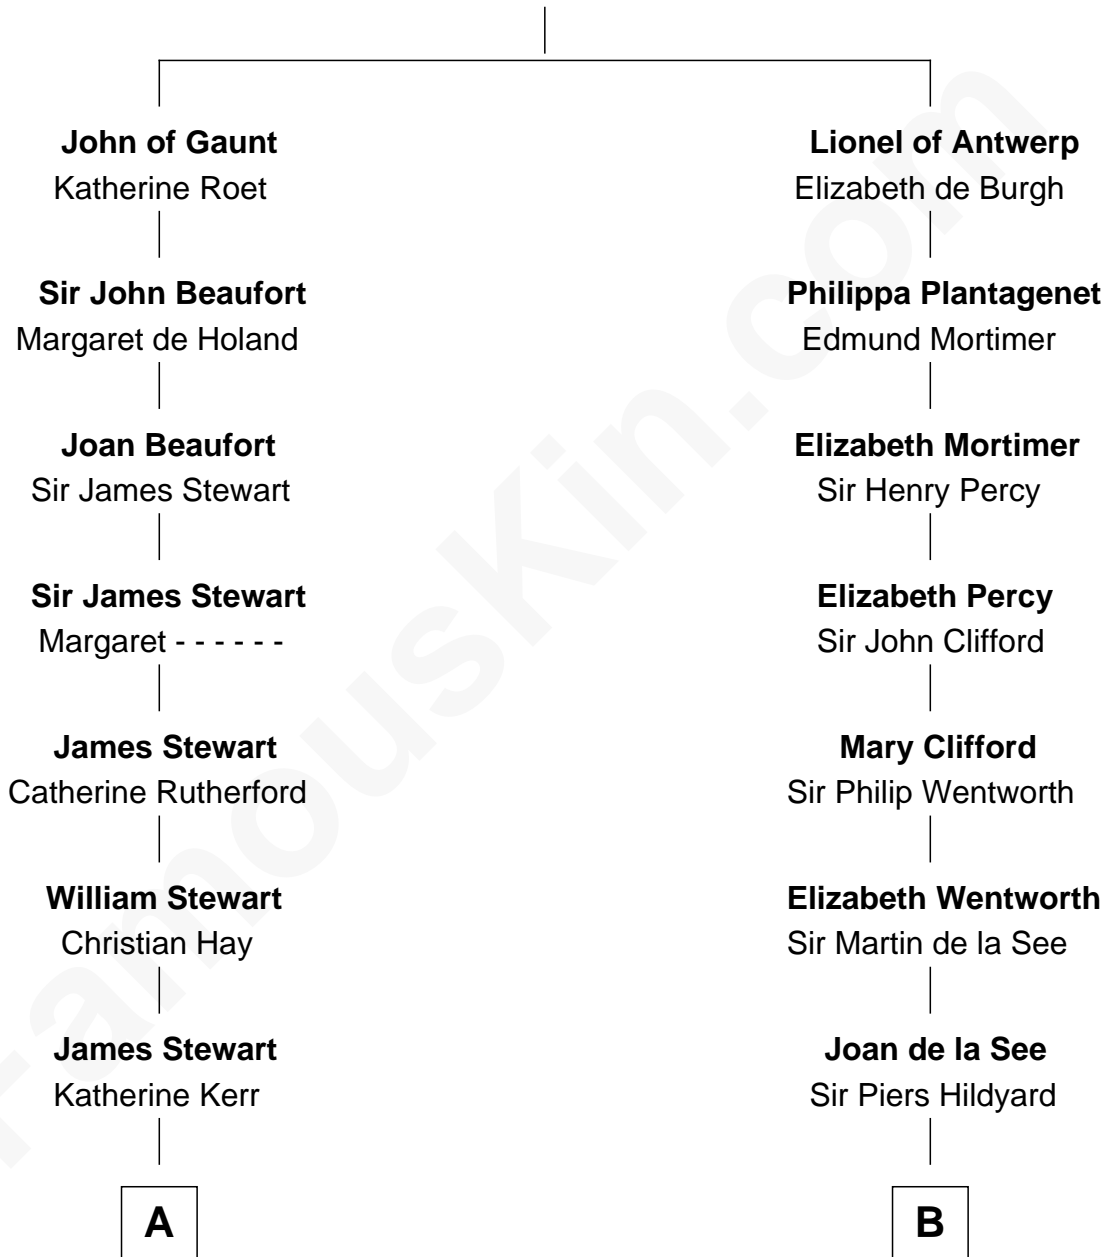

Edward III, King of England

Philippa of Hainault