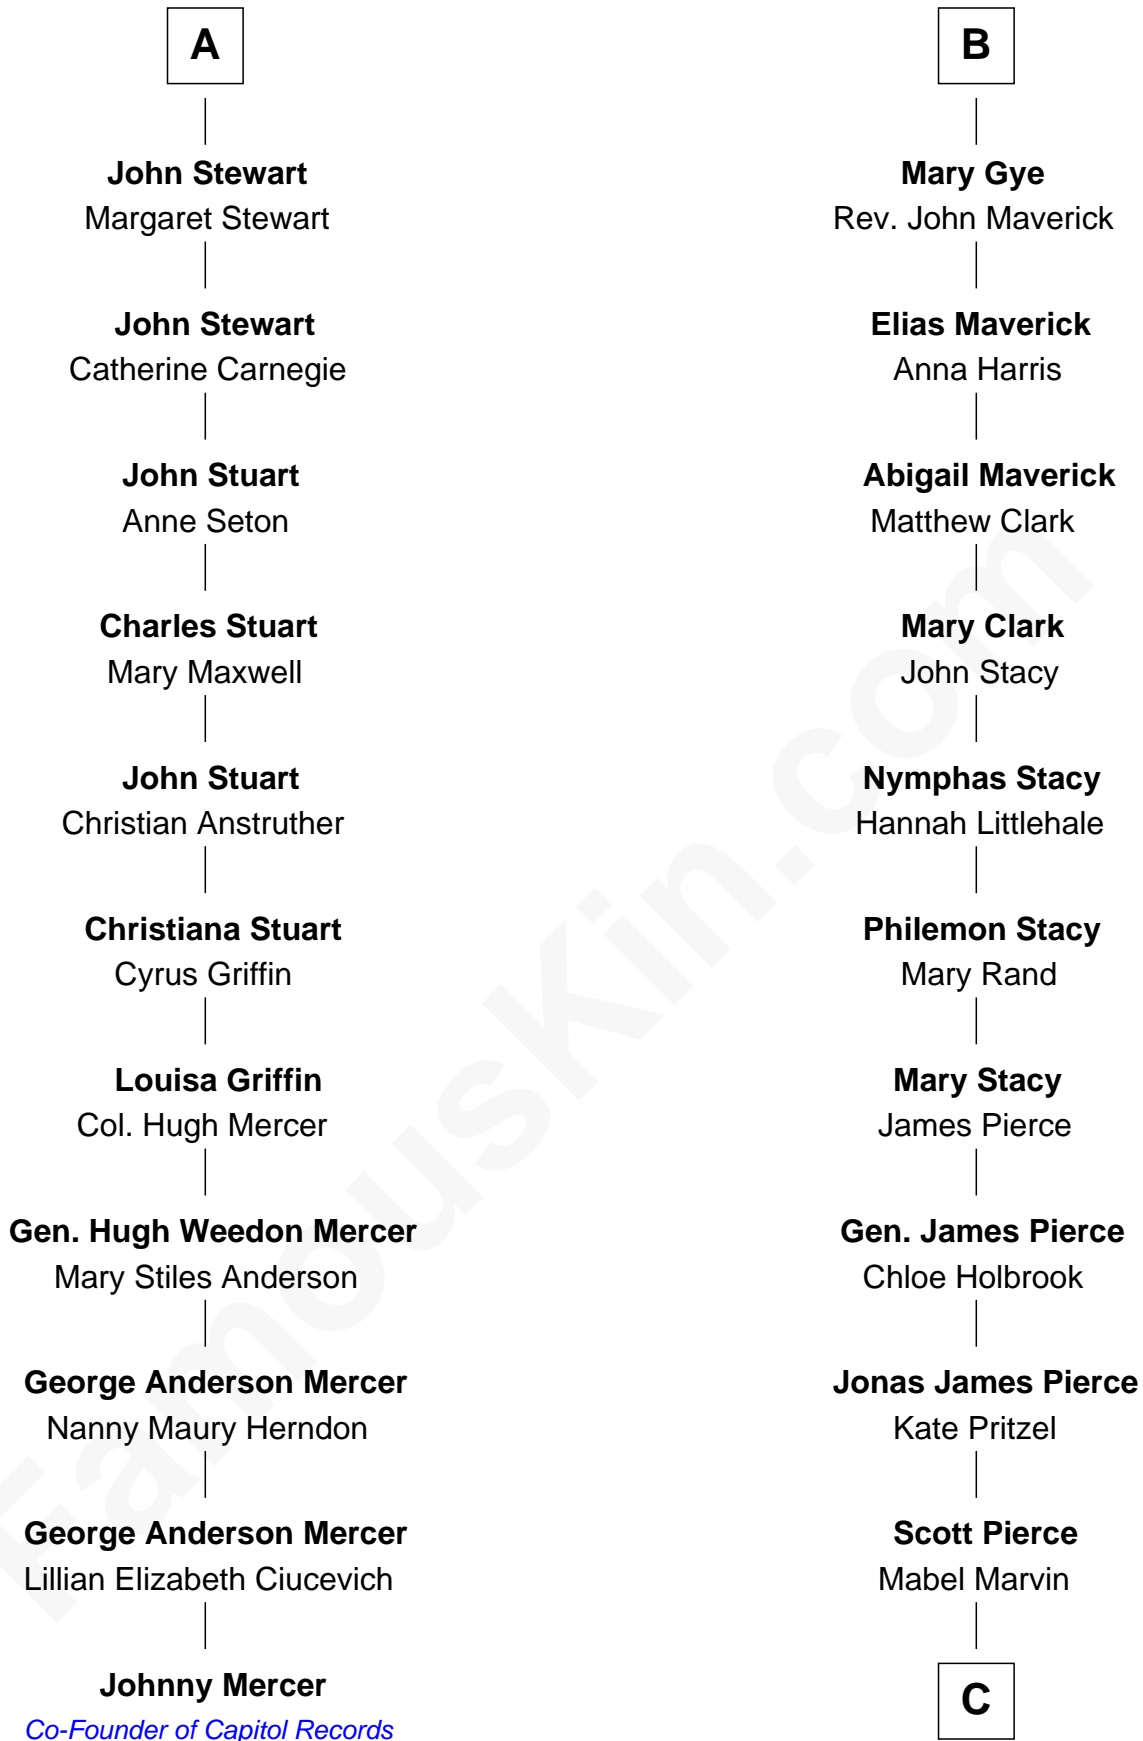

## Relationship Chart of

### Johnny Mercer

*Songwriter and Co-Founder of Capitol Records*

17th cousin 1 time removed of

### Barbara (Pierce) Bush

*First Lady of President George H.W. Bush*

C

Marvin Pierce  
Pauline Robinson

Barbara (Pierce) Bush  
*First Lady of George H.W. Bush*

FamousKin.com