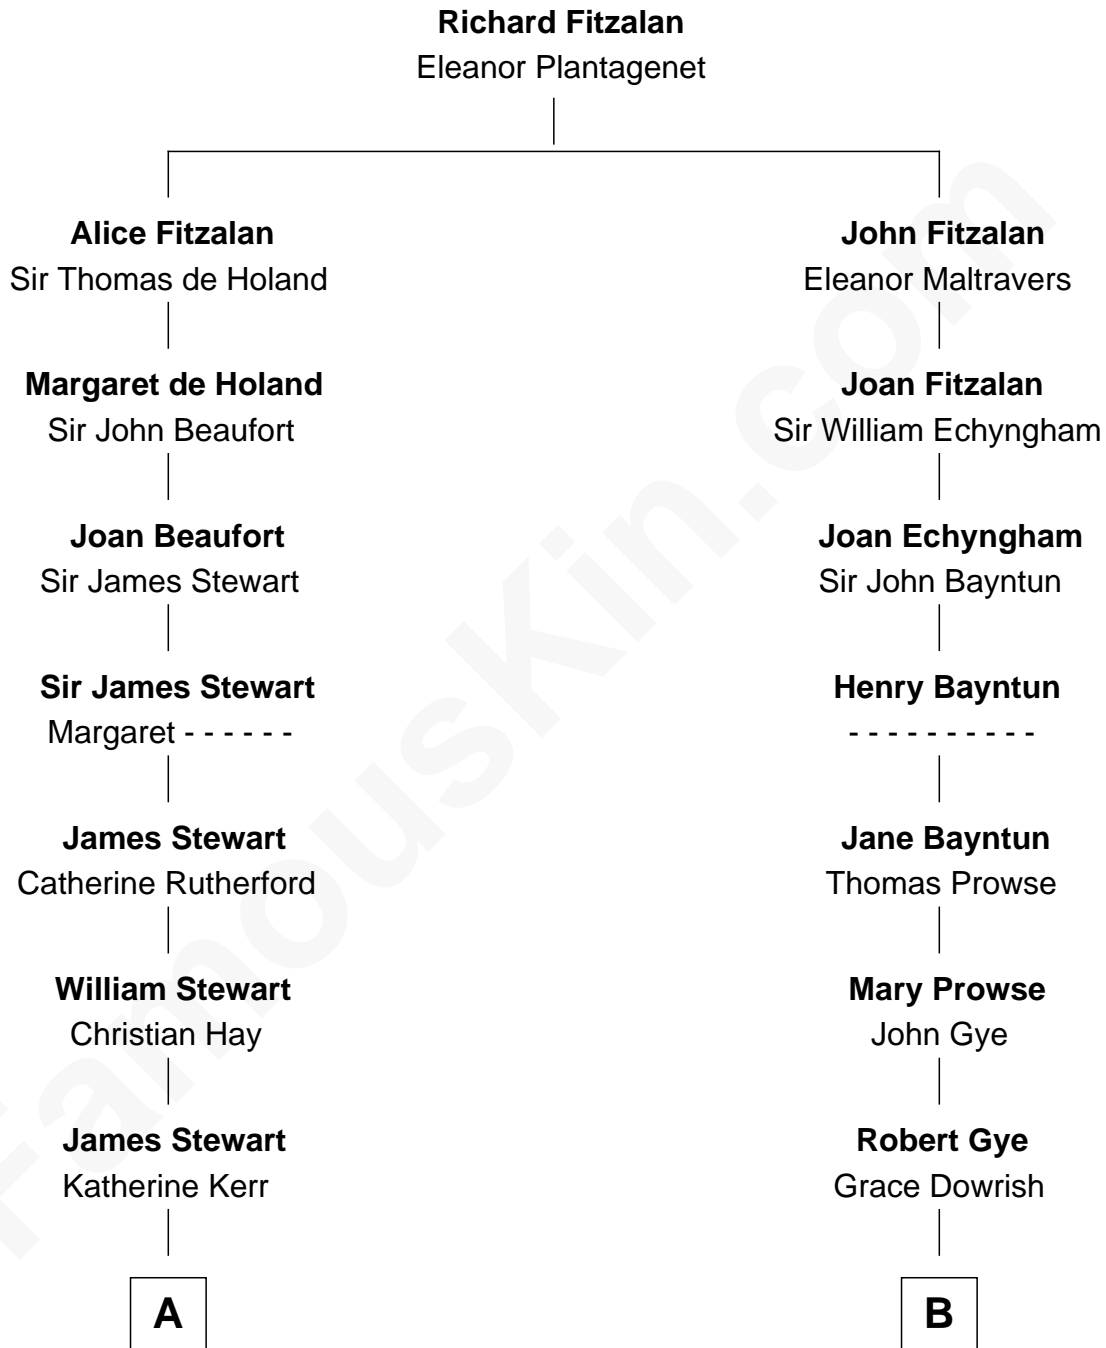

Barbara (Pierce) Bush

First Lady of President George H.W. Bush