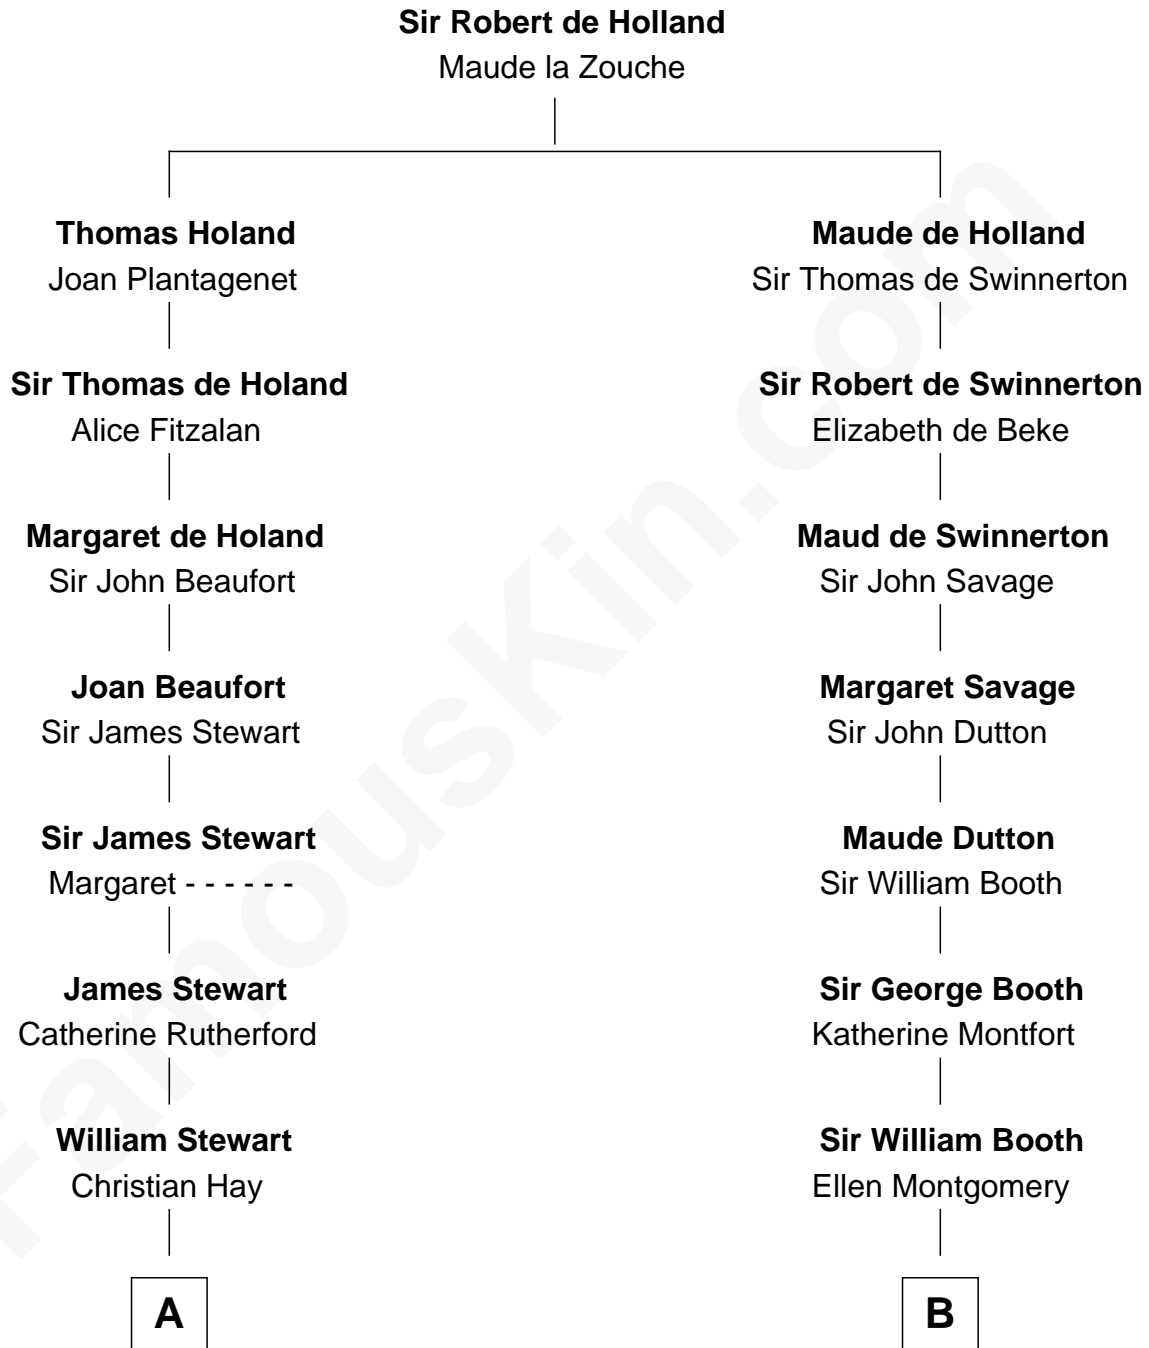

FamousKin.com

Relationship Chart of

Johnny Mercer

Songwriter and Co-Founder of Capitol Records

18th cousin 2 times removed of

Barbara (Pierce) Bush

First Lady of President George H.W. Bush

C

George Anderson Mercer
Lillian Elizabeth Ciucevich

Johnny Mercer
Co-Founder of Capitol Records

D

Jerome Place Marvin
Martha Ann Stokes

Mabel Marvin
Scott Pierce

Marvin Pierce
Pauline Robinson

Barbara (Pierce) Bush
First Lady of George H.W. Bush