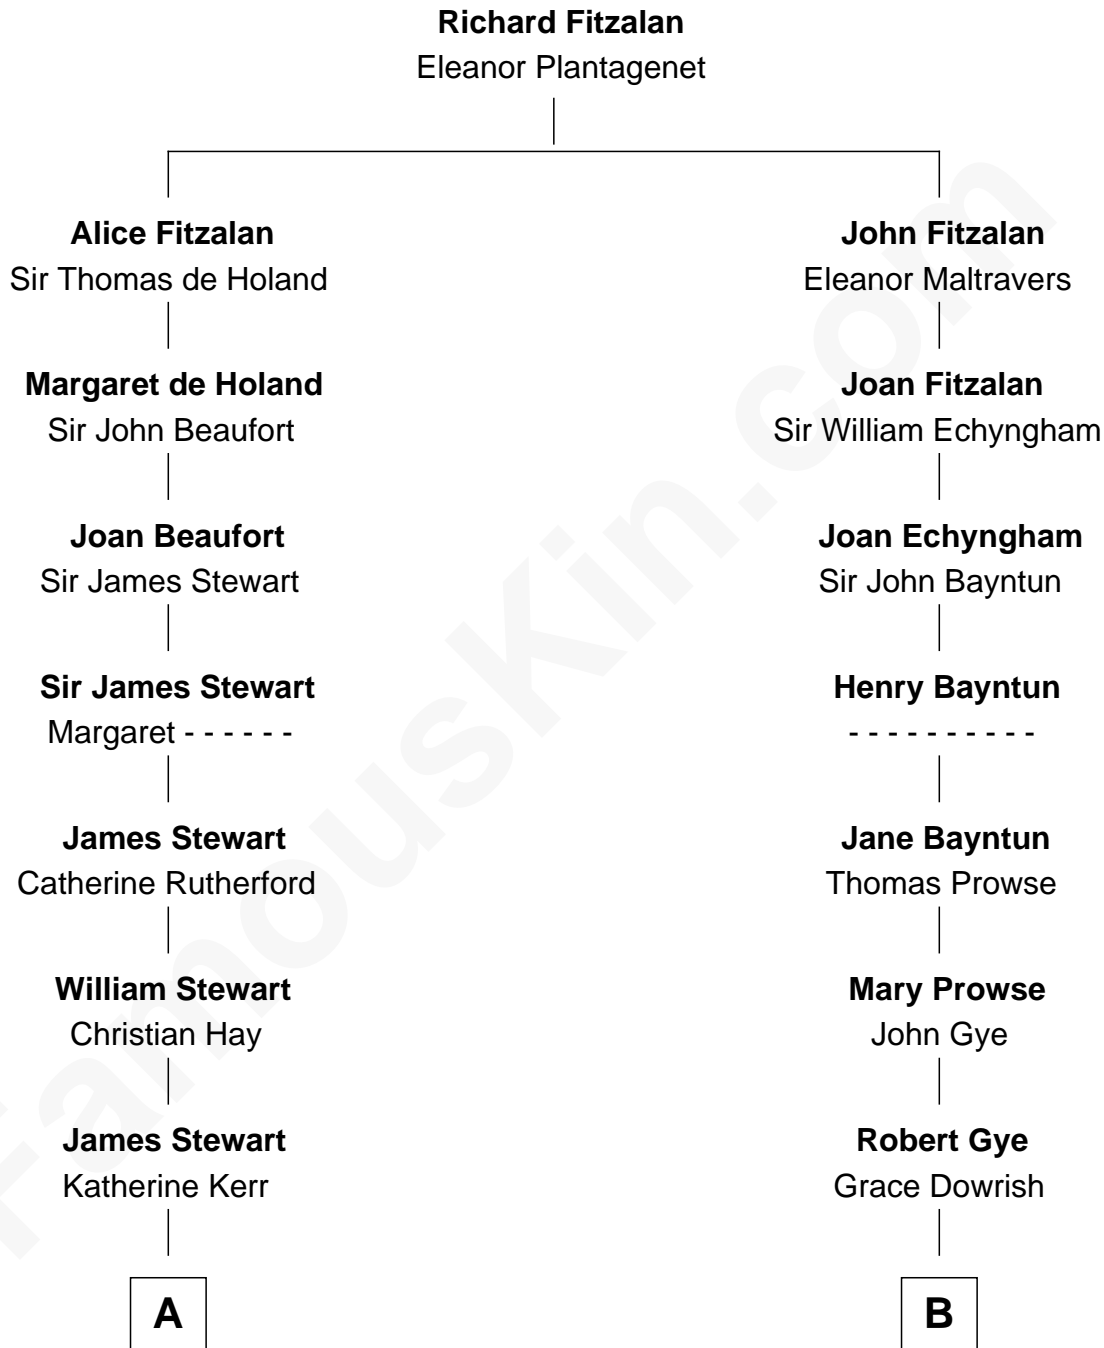

FamousKin.com

Relationship Chart of

Johnny Mercer

Songwriter and Co-Founder of Capitol Records

17th cousin 2 times removed of

George W. Bush
43rd U.S. President

C

Marvin Pierce
Pauline Robinson

Barbara Pierce
George Herbert Walker Bush

George W. Bush
43rd U.S. President

FamousKin.com