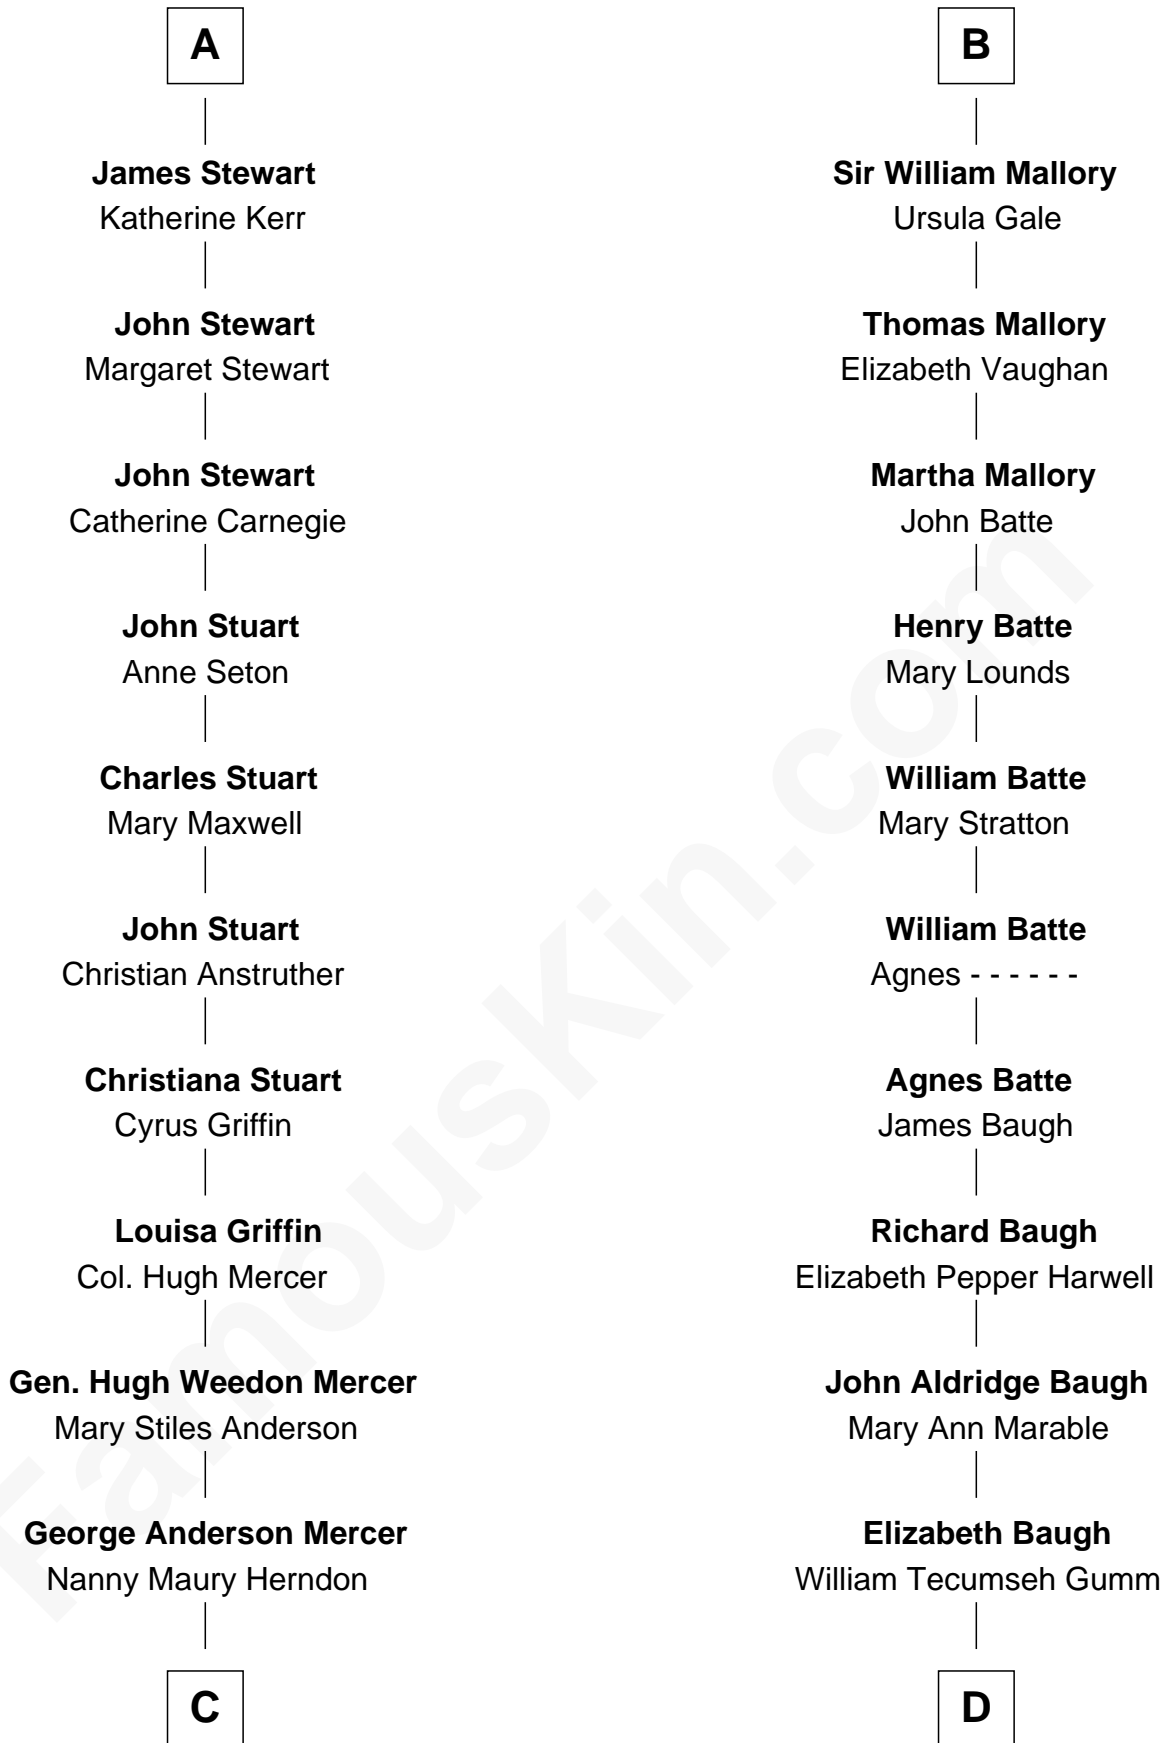

FamousKin.com Relationship Chart of

Johnny Mercer

Songwriter and Co-Founder of Capitol Records

18th cousin of

Judy Garland

Singer and Movie Actress

Edmund Fitzalan

Alice de Warenne

C

George Anderson Mercer
Lillian Elizabeth Ciucevich

Johnny Mercer
Co-Founder of Capitol Records

D

Francis Avent Gumm
Ethel Marian Milne

Judy Garland
Singer and Movie Actress

FamousKin.com