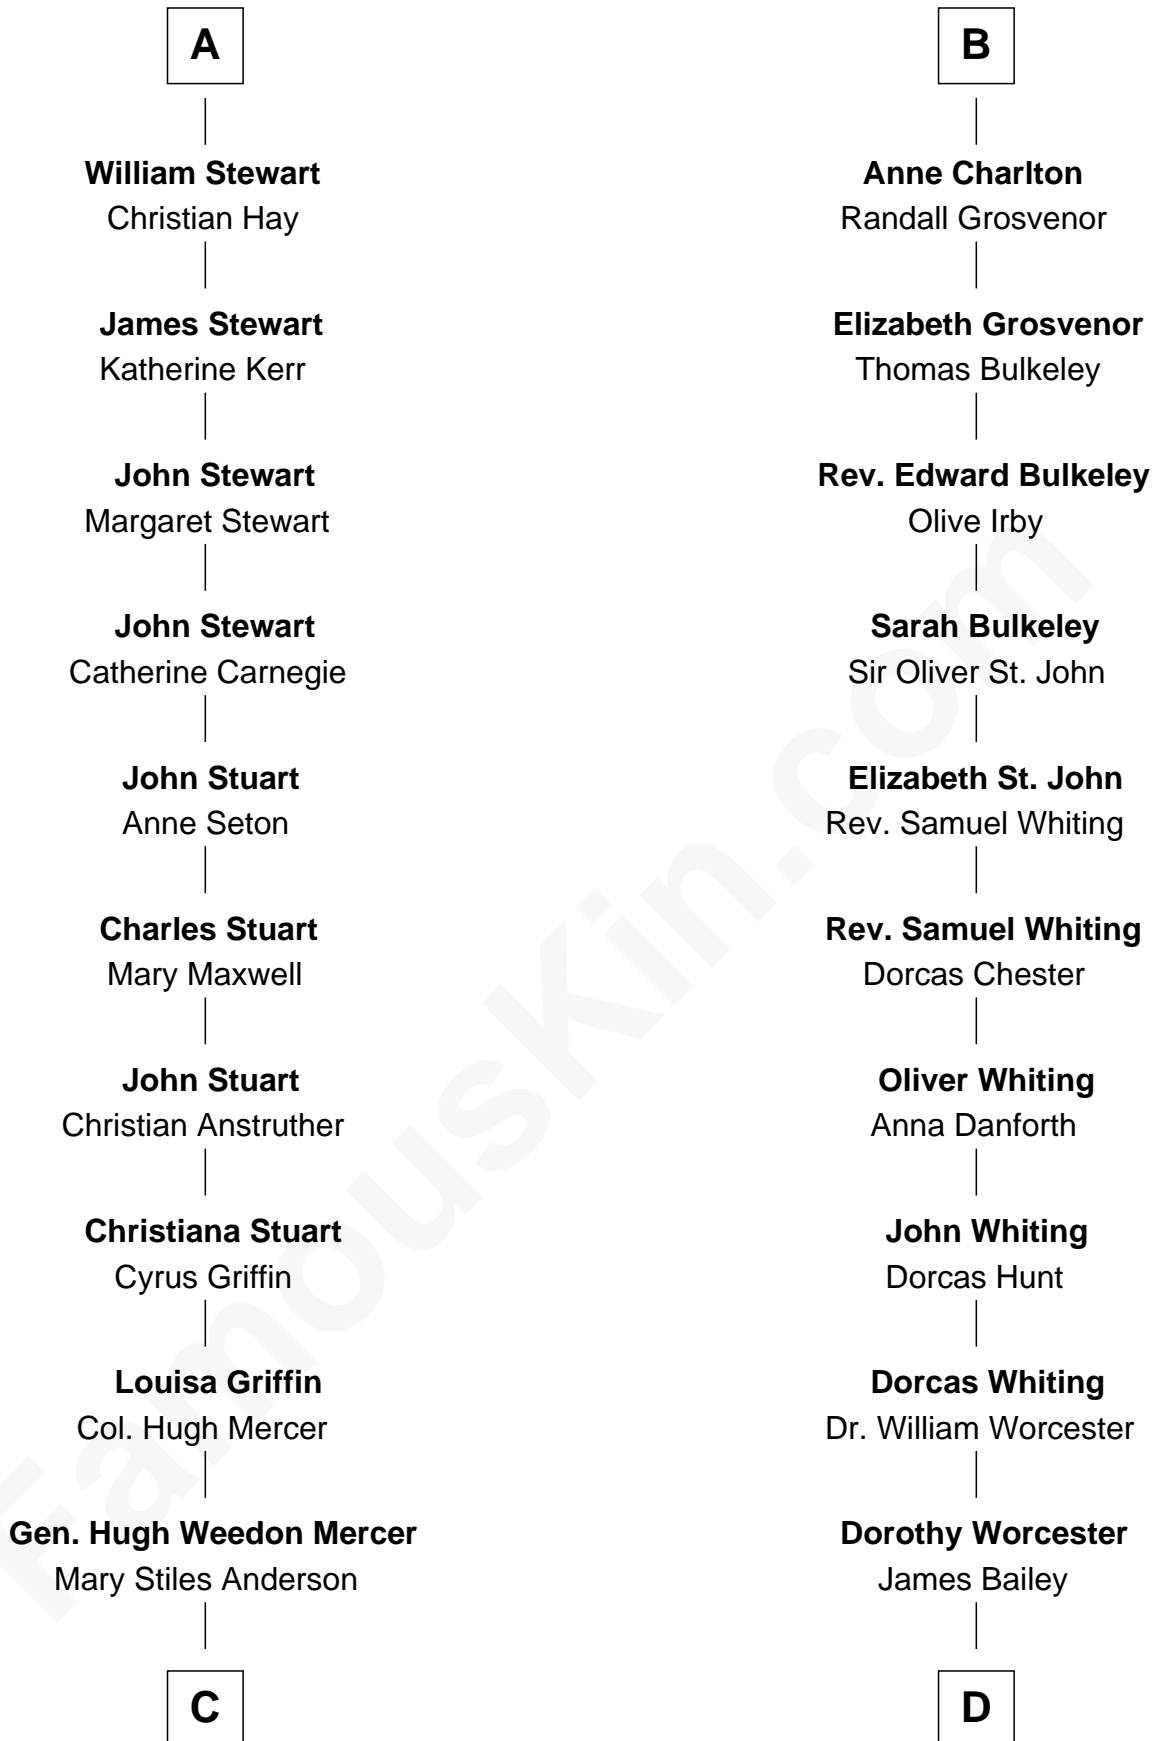

FamousKin.com

Relationship Chart of

Johnny Mercer

Songwriter and Co-Founder of Capitol Records

19th cousin 2 times removed of

Bette Davis
Movie Actress

C

George Anderson Mercer

Nanny Maury Herndon

George Anderson Mercer

Lillian Elizabeth Ciucevich

Johnny Mercer

Co-Founder of Capitol Records

D

Benjamin W. Bailey

Latta Hopkins

Harriet Jane Bailey

Charles Otis Thompson

Harriet Eugenia Thompson

William Aaron Favor

Ruth Augusta Favor

Harlow Morrell Davis

Bette Davis

Movie Actress