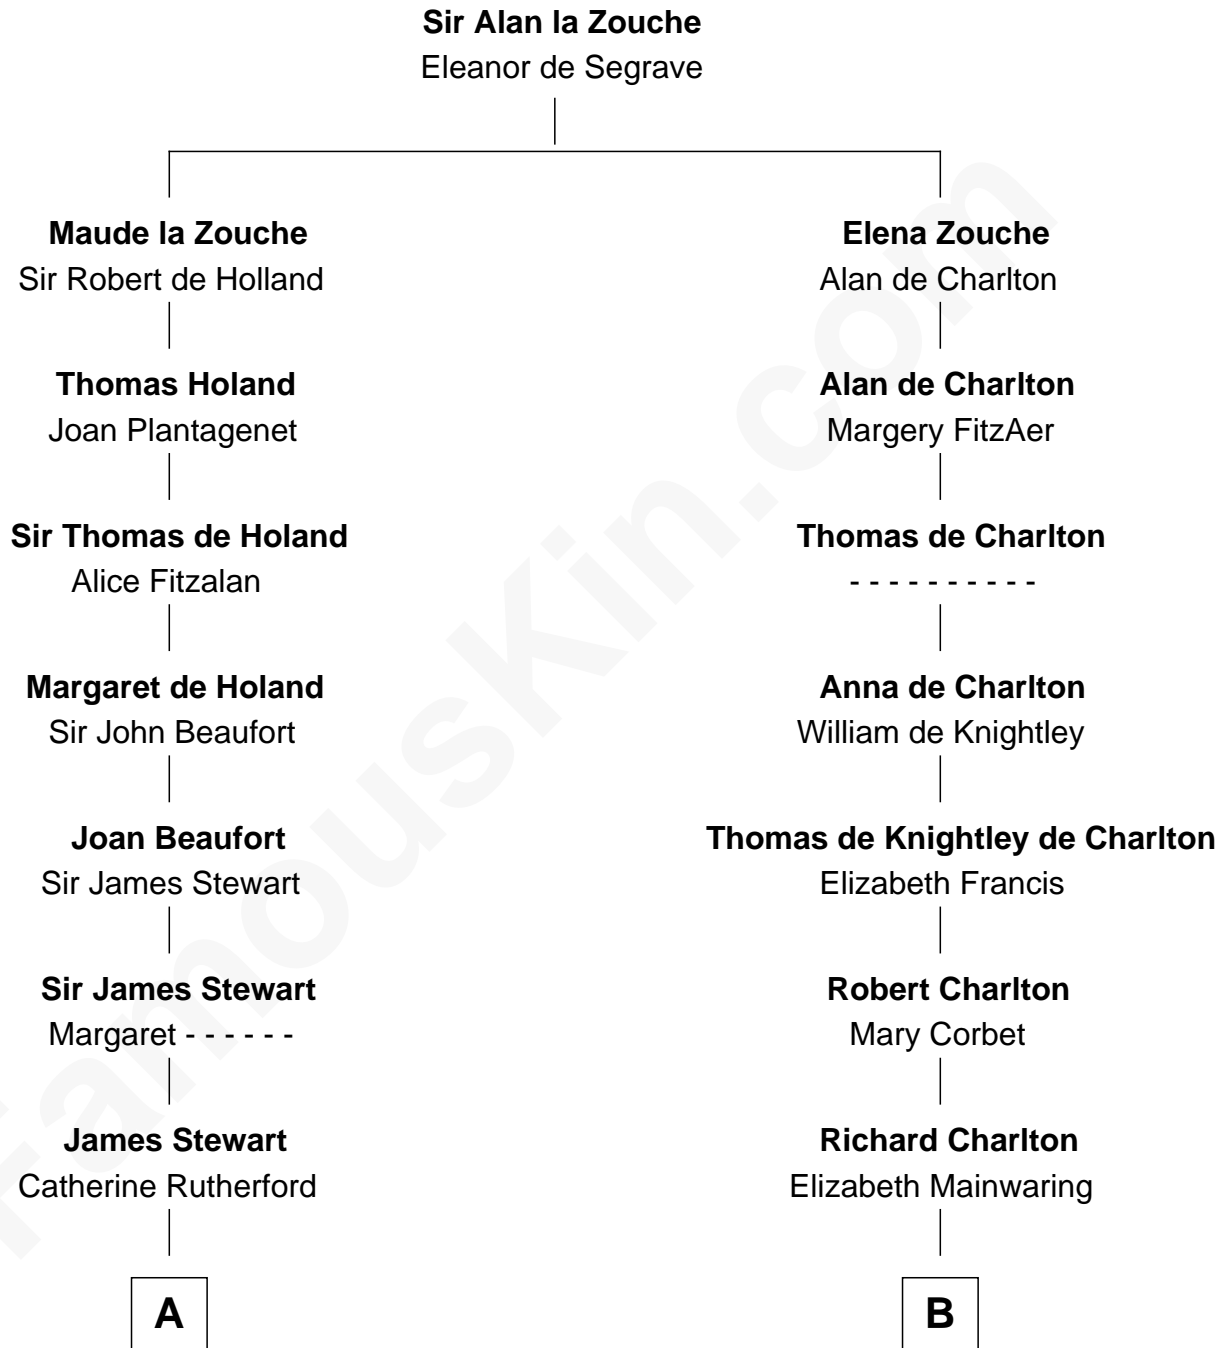

FamousKin.com

Relationship Chart of

Johnny Mercer

Songwriter and Co-Founder of Capitol Records

19th cousin 2 times removed of

Bette Davis
Movie Actress

C

George Anderson Mercer

Nanny Maury Herndon

George Anderson Mercer

Lillian Elizabeth Ciucevich

Johnny Mercer

Co-Founder of Capitol Records

D

Benjamin W. Bailey

Latta Hopkins

Harriet Jane Bailey

Charles Otis Thompson

Harriet Eugenia Thompson

William Aaron Favor

Ruth Augusta Favor

Harlow Morrell Davis

Bette Davis

Movie Actress