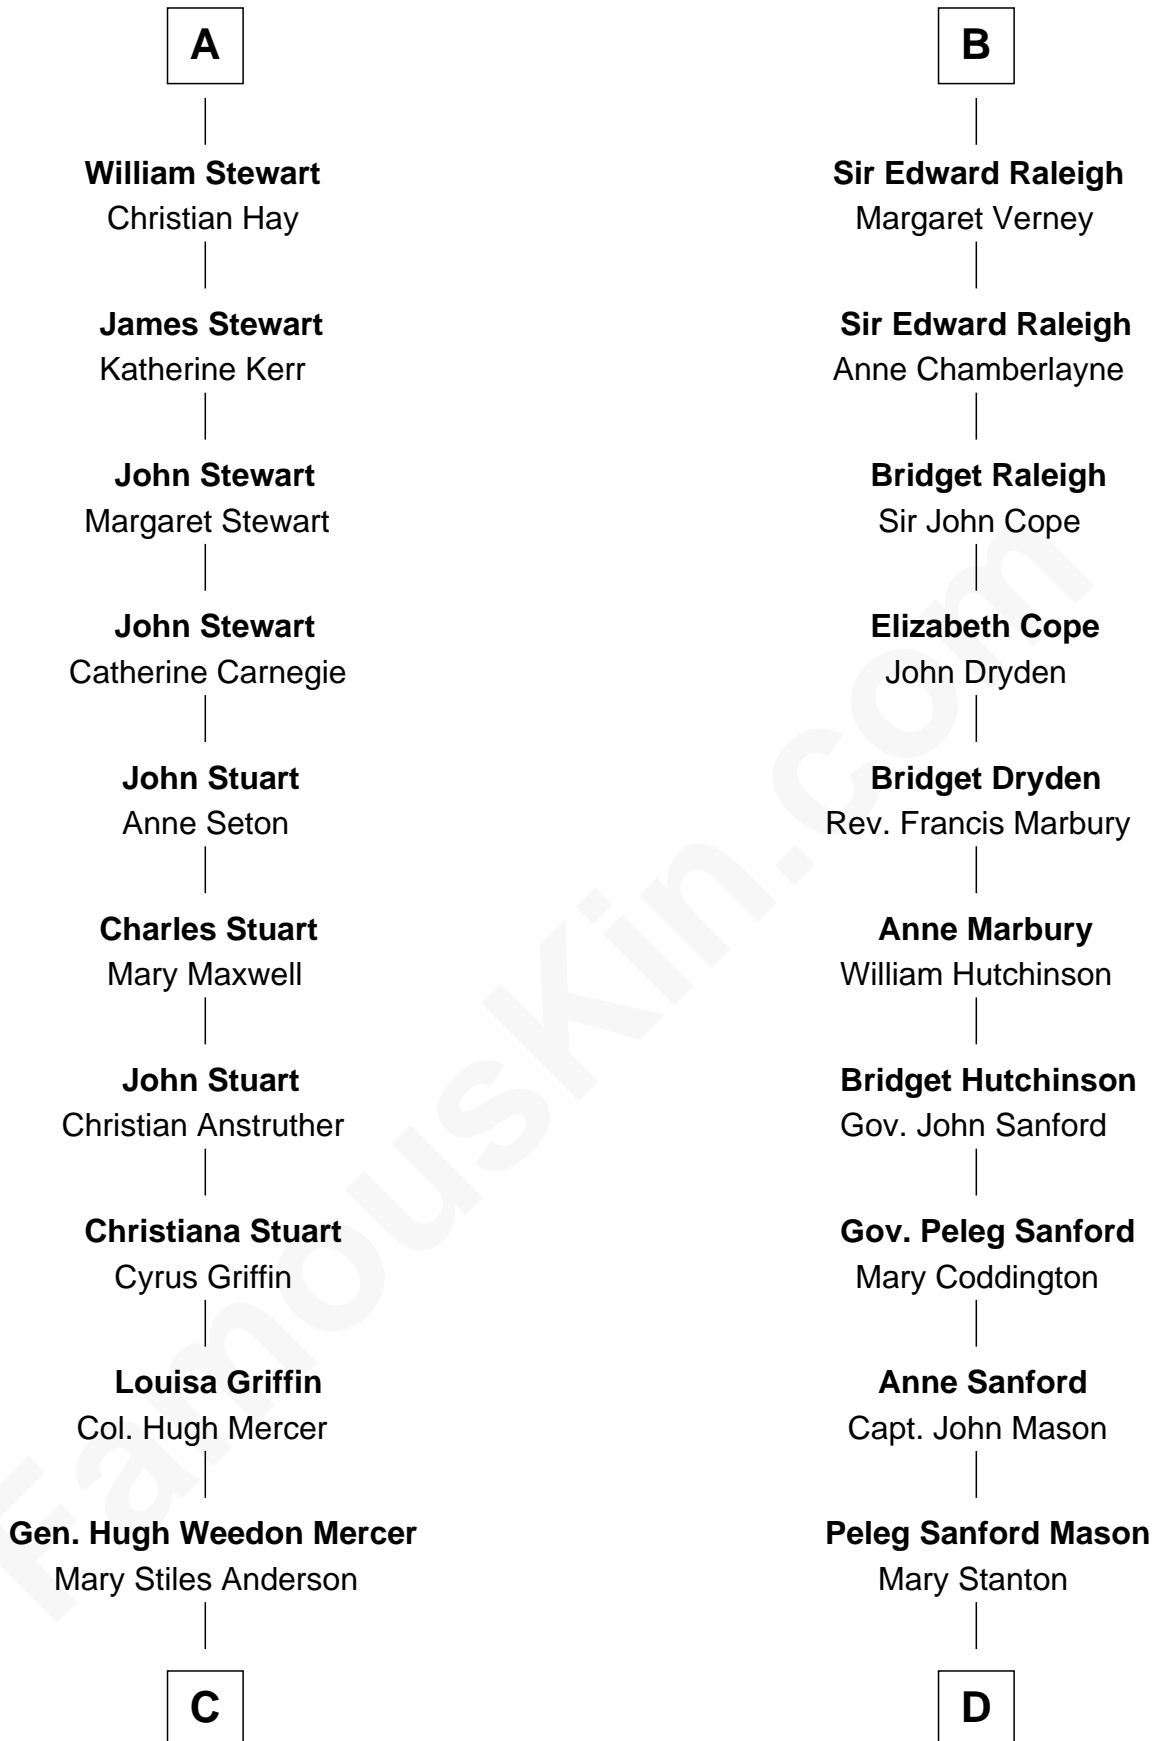

FamousKin.com

Relationship Chart of

Johnny Mercer

Songwriter and Co-Founder of Capitol Records

19th cousin of

Lucretia (Rudolph) Garfield

First Lady of President James Garfield

C

George Anderson Mercer

Nanny Maury Herndon

George Anderson Mercer

Lillian Elizabeth Ciucevich

Johnny Mercer

Co-Founder of Capitol Records

D

Elijah Mason

Lucretia Greene

Arabella Greene Mason

Zebulon Rudolph

Lucretia (Rudolph) Garfield

First Lady of James Garfield

FamousKin.com