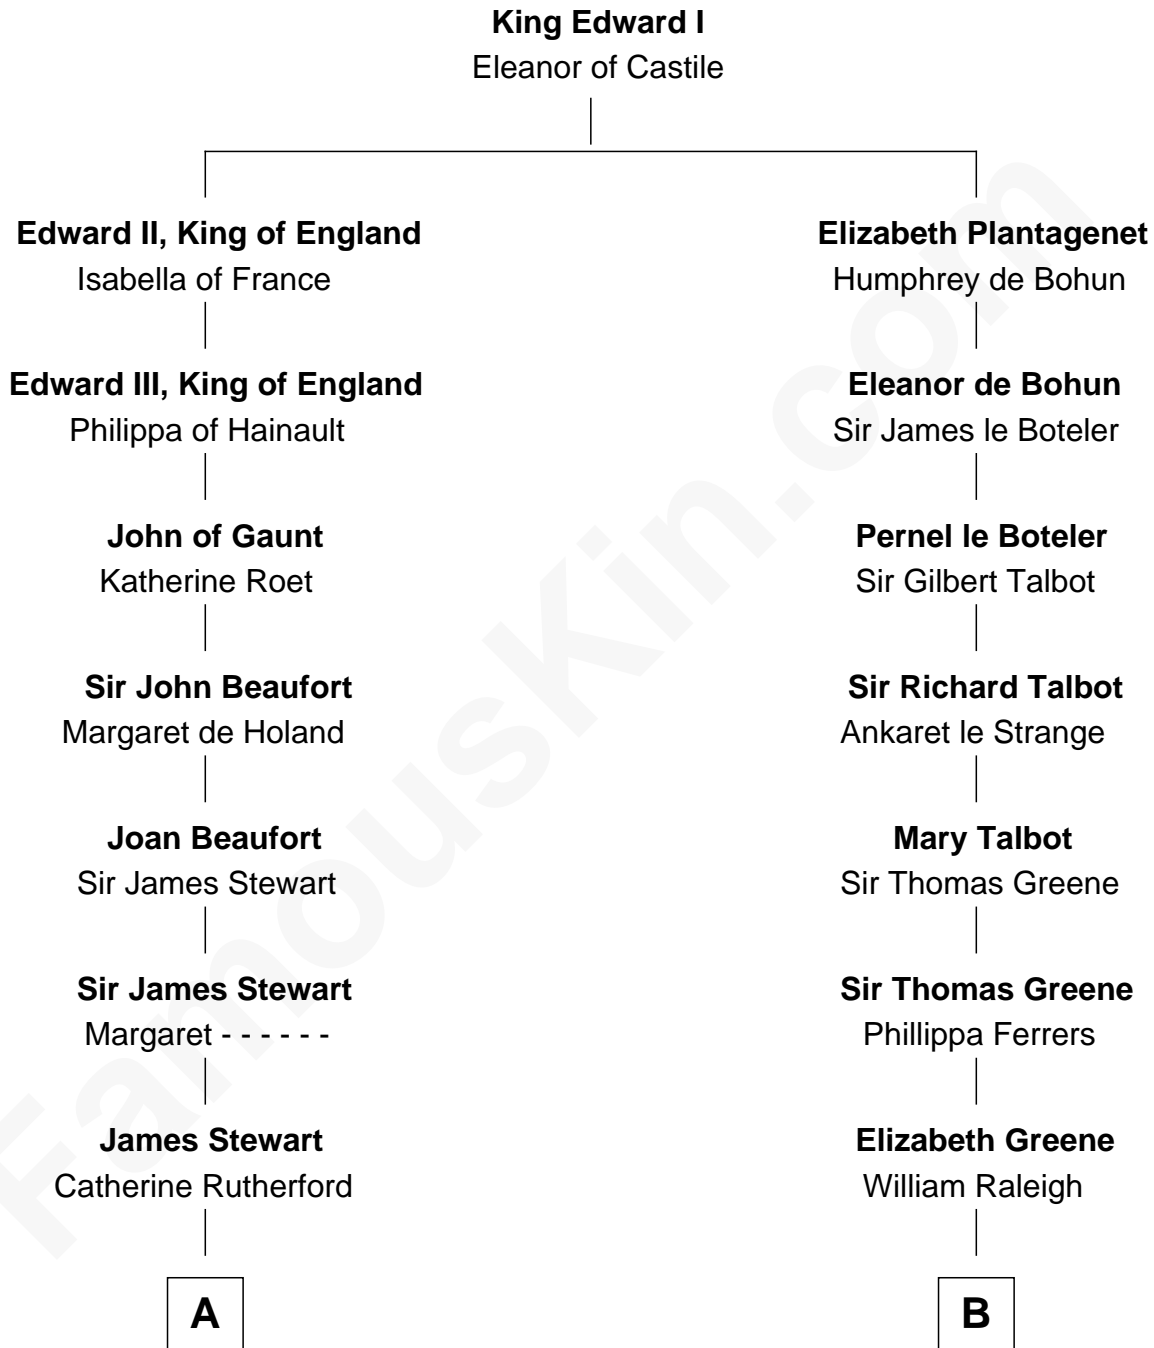

FamousKin.com

Relationship Chart of

Johnny Mercer

Songwriter and Co-Founder of Capitol Records

19th cousin of

Lucretia (Rudolph) Garfield

First Lady of President James Garfield

C

George Anderson Mercer

Nanny Maury Herndon

George Anderson Mercer

Lillian Elizabeth Ciucevich

Johnny Mercer

Co-Founder of Capitol Records

D

Elijah Mason