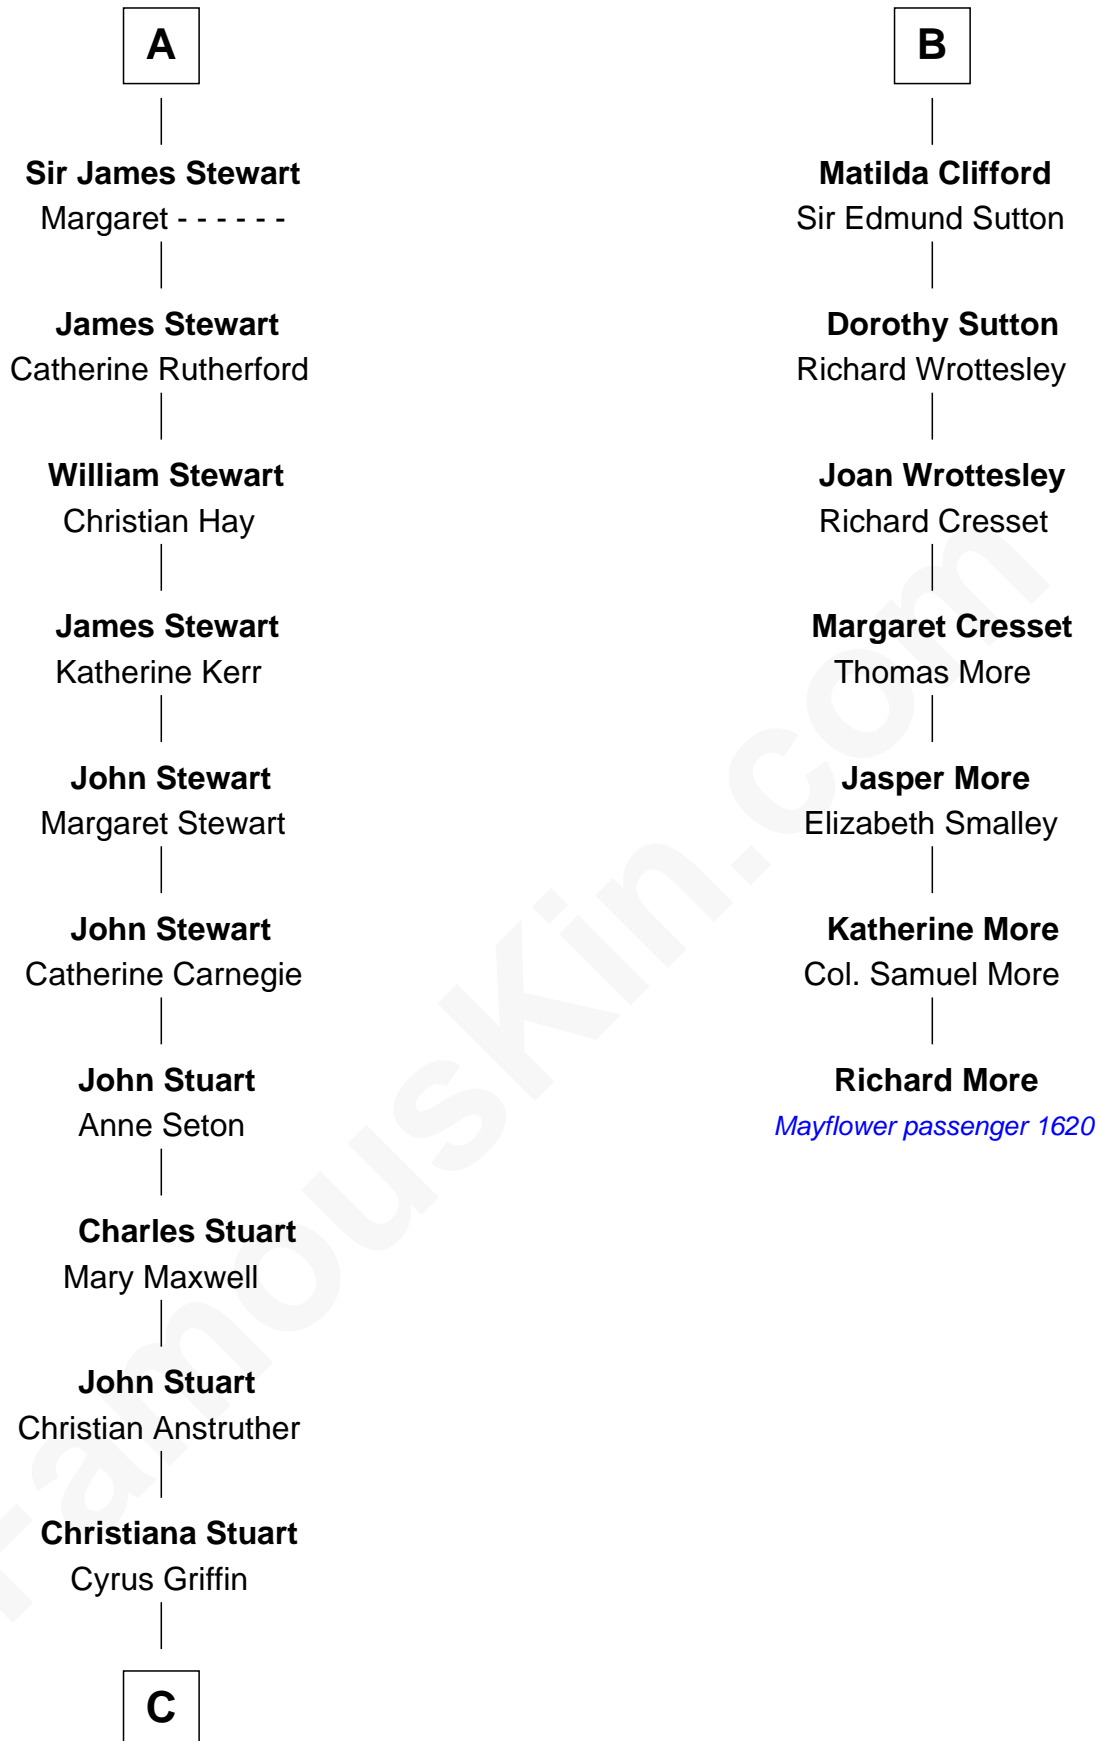

## Relationship Chart of

### Johnny Mercer

*Songwriter and Co-Founder of Capitol Records*

13th cousin 8 times removed of

### Richard More

*(c1614 - c1696) Mayflower passenger 1620*

**MAYFLOWER**

**C**

—  
**Louisa Griffin**  
Col. Hugh Mercer

—  
**Gen. Hugh Weedon Mercer**  
Mary Stiles Anderson

—  
**George Anderson Mercer**  
Nanny Maury Herndon