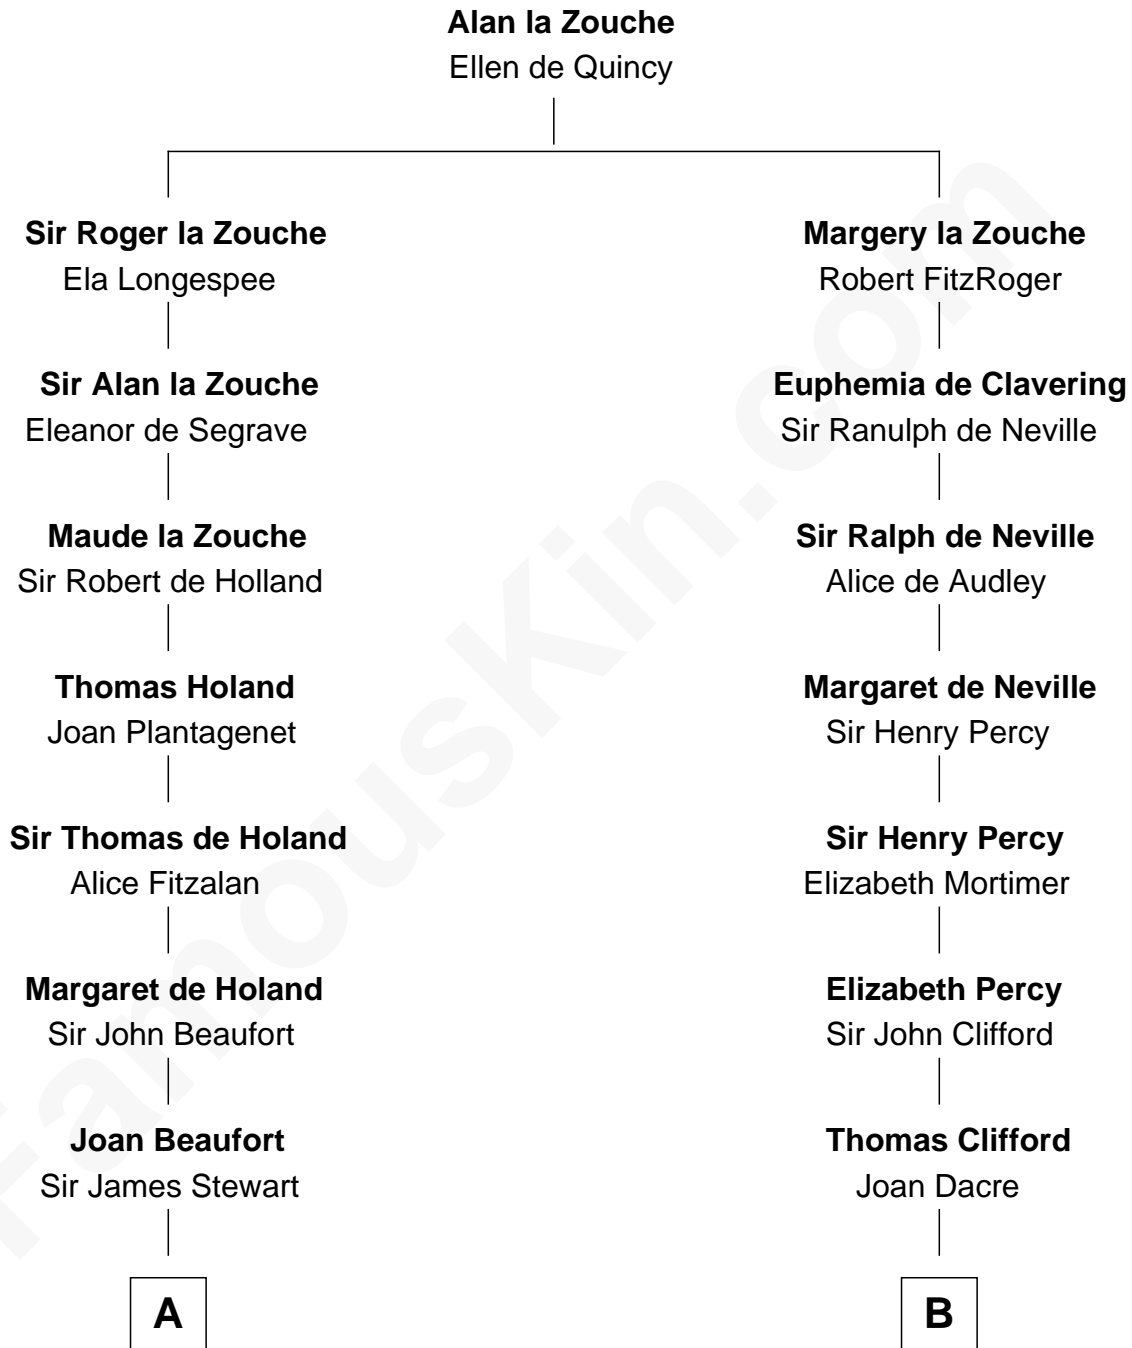

## Relationship Chart of

### Johnny Mercer

*Songwriter and Co-Founder of Capitol Records*

13th cousin 8 times removed of

### Richard More

*(c1614 - c1696) Mayflower passenger 1620*

**MAYFLOWER**

**C**

—  
**Louisa Griffin**  
Col. Hugh Mercer

—  
**Gen. Hugh Weedon Mercer**  
Mary Stiles Anderson

—  
**George Anderson Mercer**  
Nanny Maury Herndon