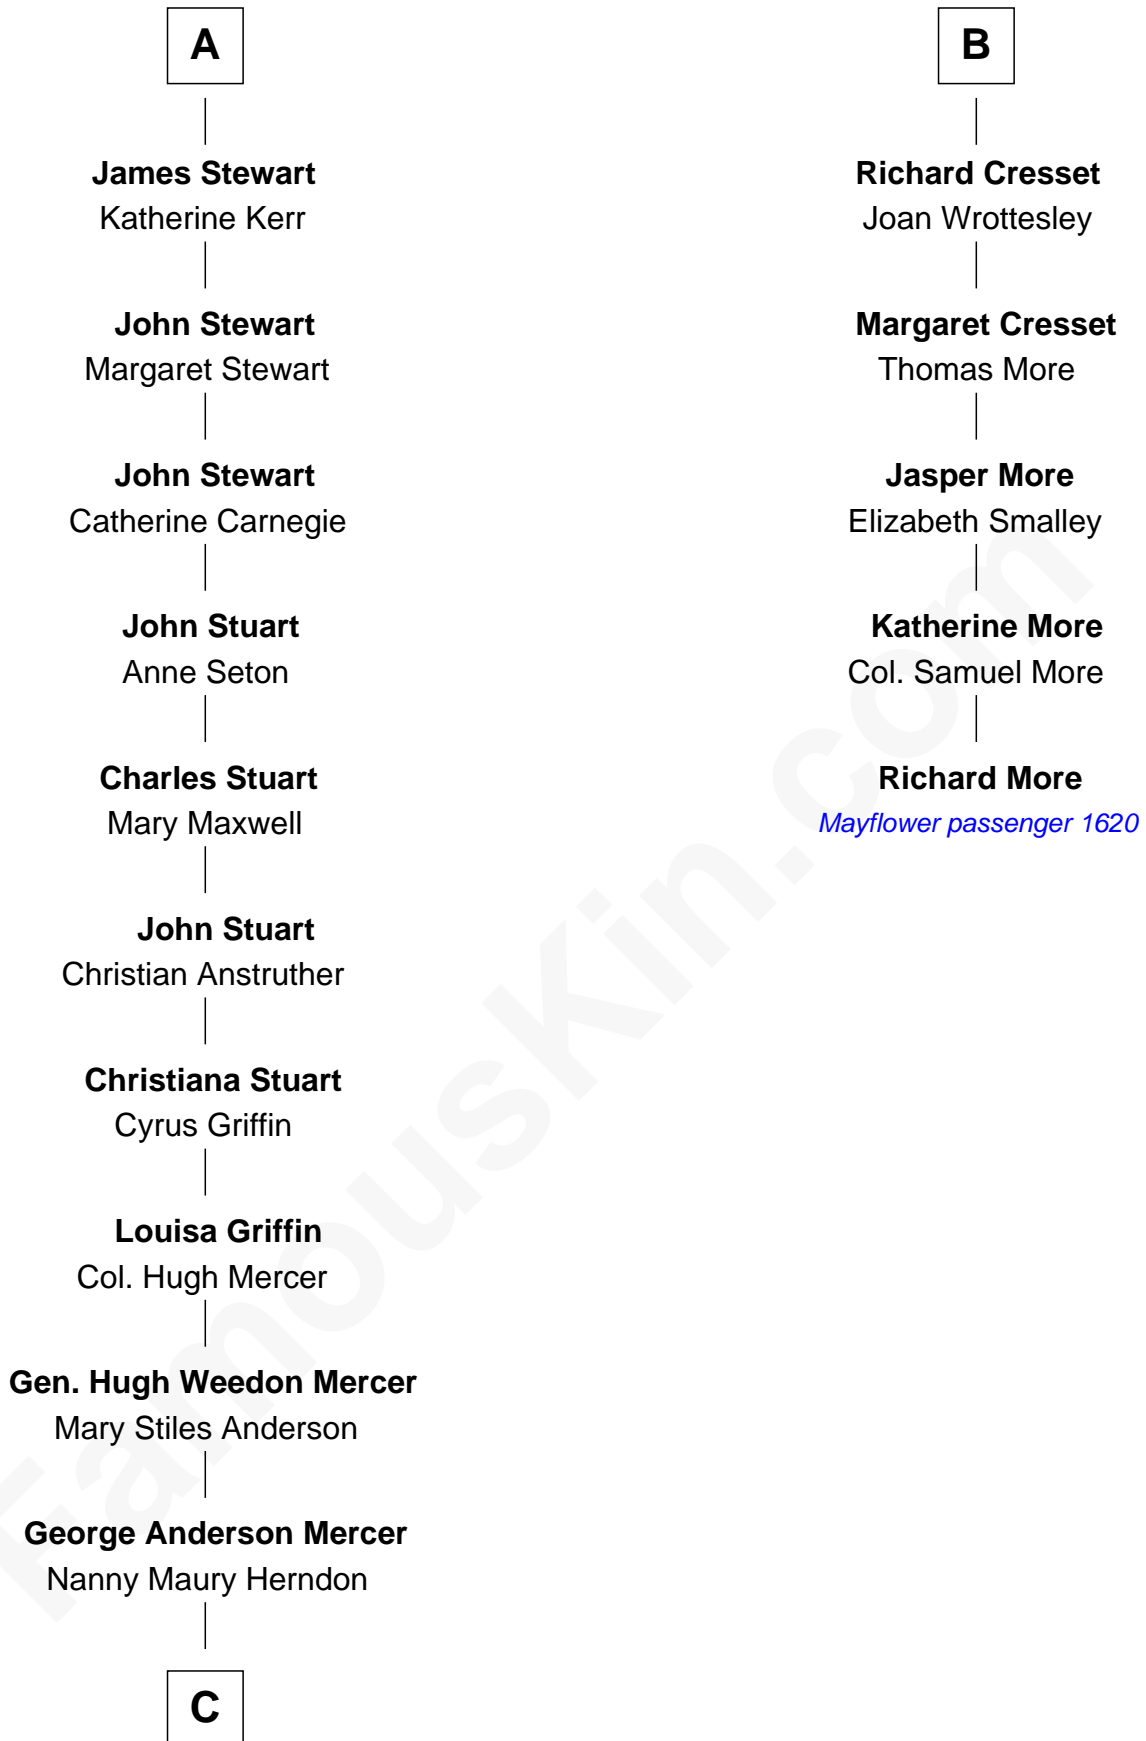

FamousKin.com

Relationship Chart of

Johnny Mercer

Songwriter and Co-Founder of Capitol Records

11th cousin 7 times removed of

Richard More

(c1614 - c1696) Mayflower passenger 1620

MAYFLOWER

C

George Anderson Mercer
Lillian Elizabeth Ciucevich

Johnny Mercer
Co-Founder of Capitol Records

FamousKin.com