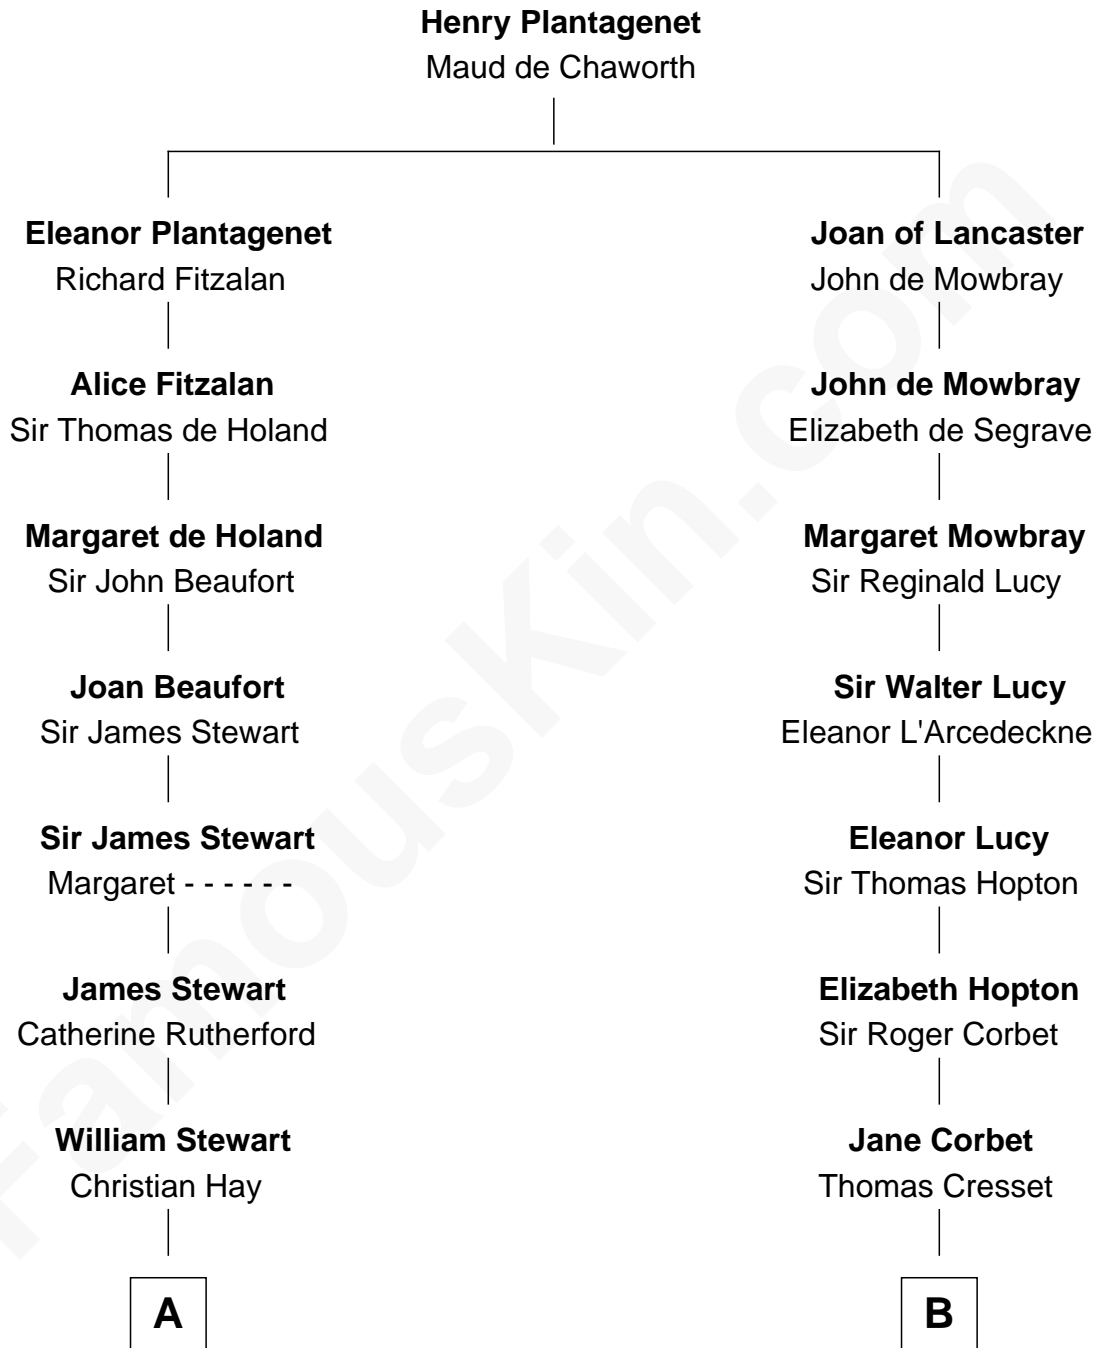

FamousKin.com

Relationship Chart of

Johnny Mercer

Songwriter and Co-Founder of Capitol Records

11th cousin 7 times removed of

Richard More

(c1614 - c1696) Mayflower passenger 1620

MAYFLOWER