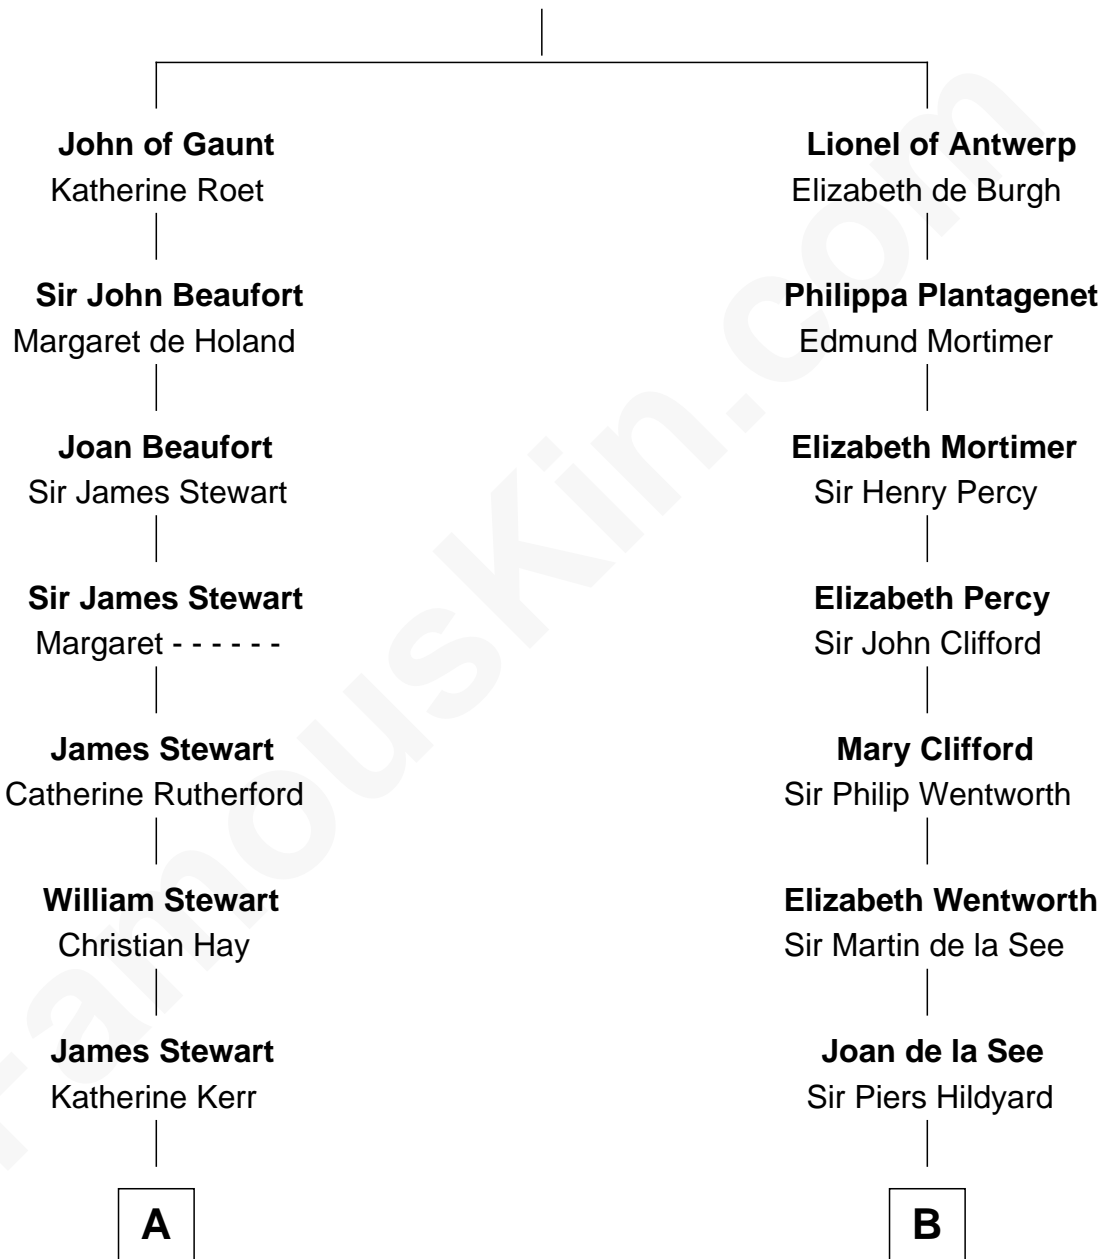

FamousKin.com

Relationship Chart of

Johnny Mercer

Songwriter and Co-Founder of Capitol Records

17th cousin 3 times removed of

Calvin Coolidge
30th U.S. President

Edward III, King of England
Philippa of Hainault

C

Sally Briggs Brown
Israel Chase Brewer

Sarah Almeda Brewer
Calvin Galusha Coolidge

Col. John Calvin Coolidge
Victoria Josephine Moor

Calvin Coolidge
30th U.S. President

FamousKin.com