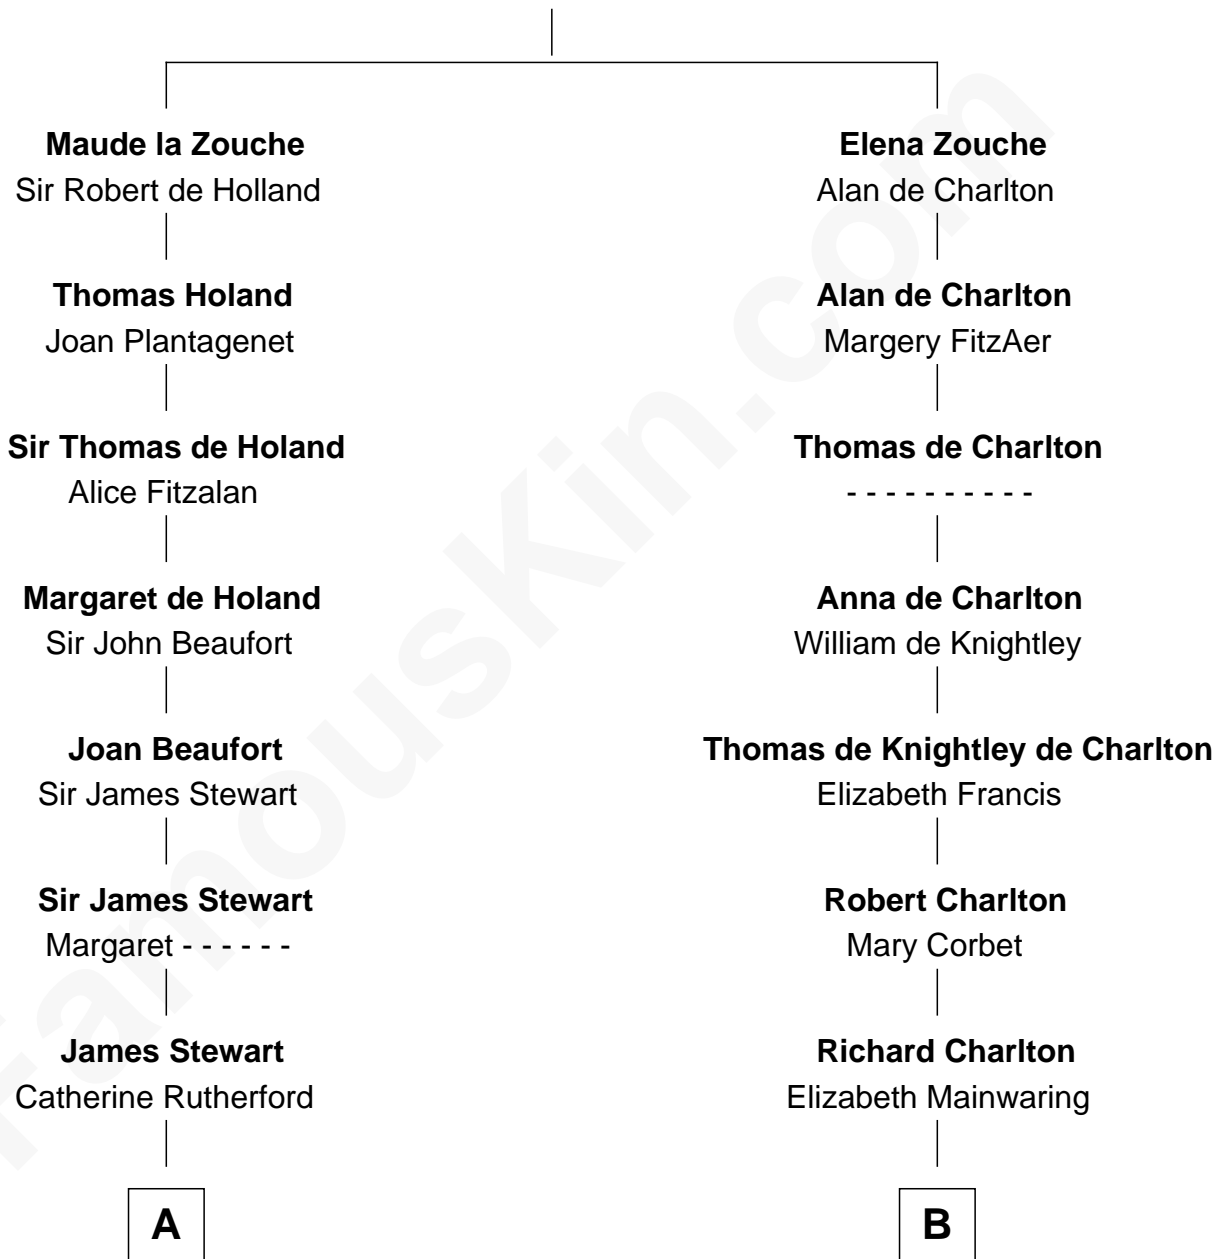

## Relationship Chart of

### Johnny Mercer

Songwriter and Co-Founder of Capitol Records

19th cousin 1 time removed of

**Calvin Coolidge**  
30th U.S. President

**Sir Alan la Zouche**  
Eleanor de Segrave

**C**

**George Anderson Mercer**  
Nanny Maury Herndon

**George Anderson Mercer**  
Lillian Elizabeth Ciucevich

**Johnny Mercer**  
*Co-Founder of Capitol Records*

**D**

**Mary Davis**  
John Dunlap Moor

**Hiram Dunlap Moor**  
Abigail Pinney Franklin

**Victoria Josephine Moor**  
Col. John Calvin Coolidge