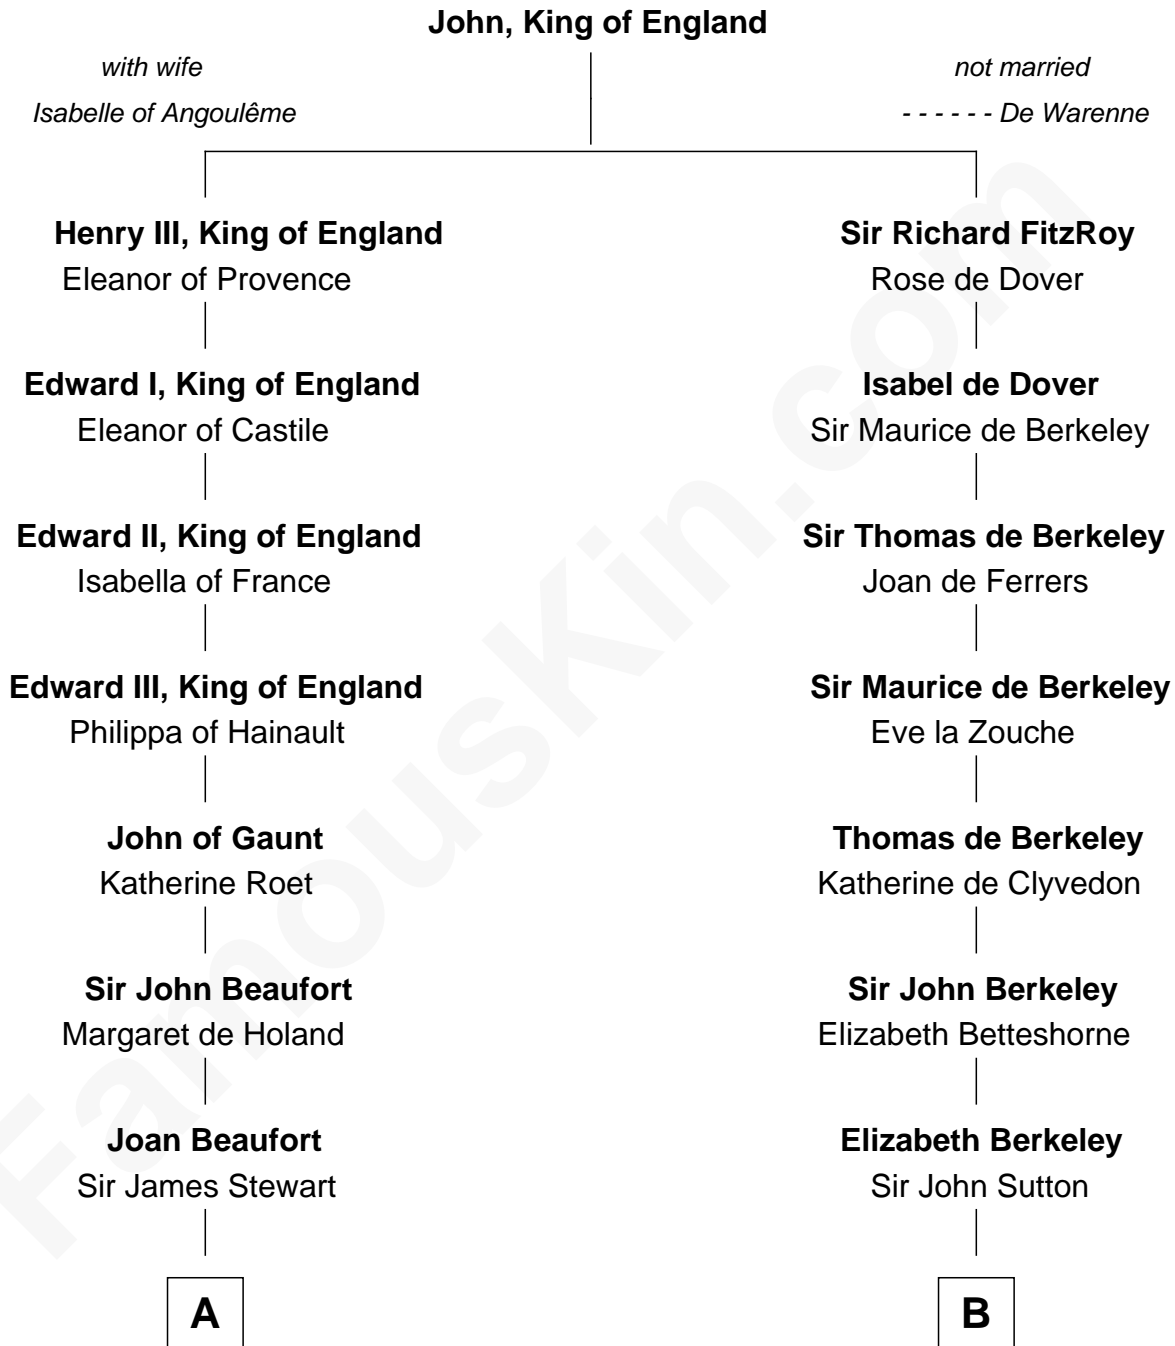

FamousKin.com

Relationship Chart of

Johnny Mercer

Songwriter and Co-Founder of Capitol Records

17th cousin 4 times removed of

Bathsheba (Ruggles) Spooner

First woman executed for murder in U.S. by non-British government

C

—
Louisa Griffin
Col. Hugh Mercer

—
Gen. Hugh Weedon Mercer
Mary Stiles Anderson

—
George Anderson Mercer
Nanny Maury Herndon

—
George Anderson Mercer
Lillian Elizabeth Ciucevich

—
Johnny Mercer
Co-Founder of Capitol Records