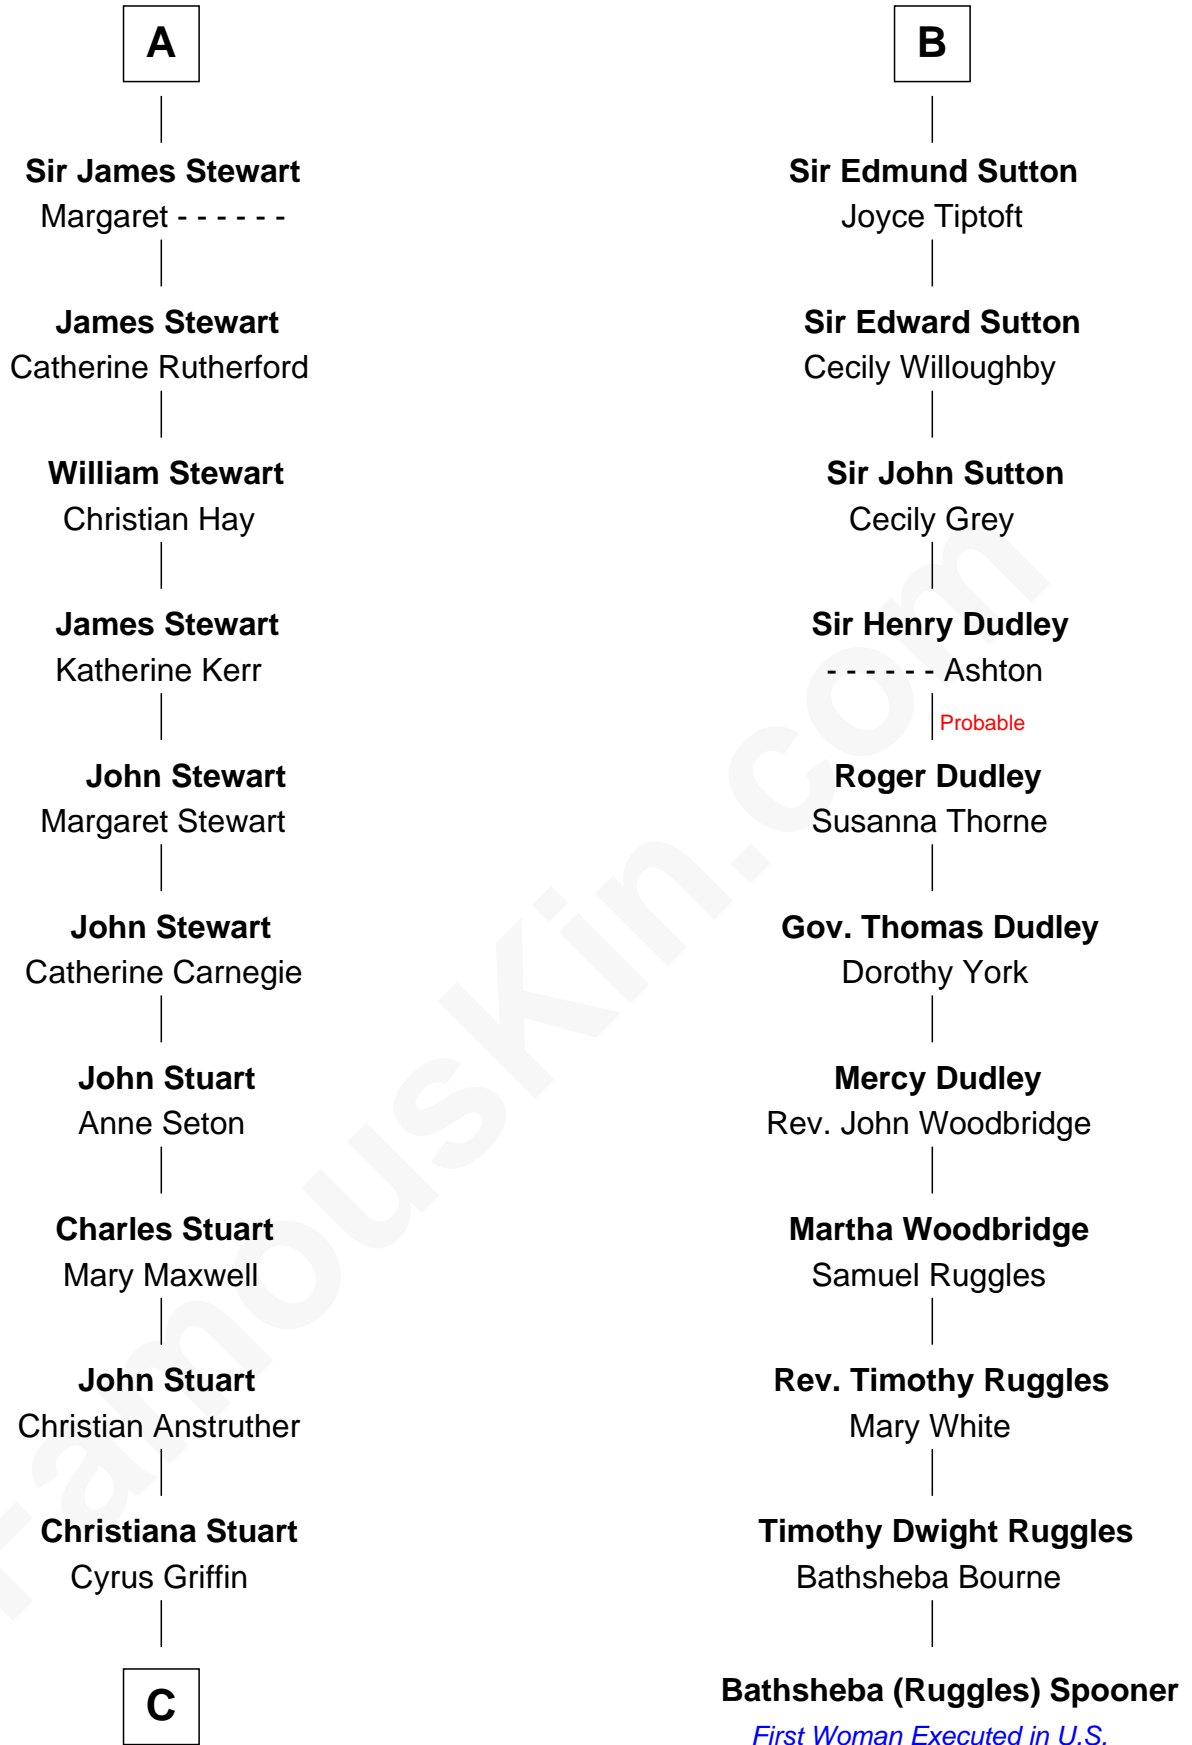

FamousKin.com

Relationship Chart of

Johnny Mercer

Songwriter and Co-Founder of Capitol Records

17th cousin 4 times removed of

Bathsheba (Ruggles) Spooner

First woman executed for murder in U.S. by non-British government

C

—
Louisa Griffin
Col. Hugh Mercer

—
Gen. Hugh Weedon Mercer
Mary Stiles Anderson

—
George Anderson Mercer
Nanny Maury Herndon

—
George Anderson Mercer
Lillian Elizabeth Ciucevich

—
Johnny Mercer
Co-Founder of Capitol Records