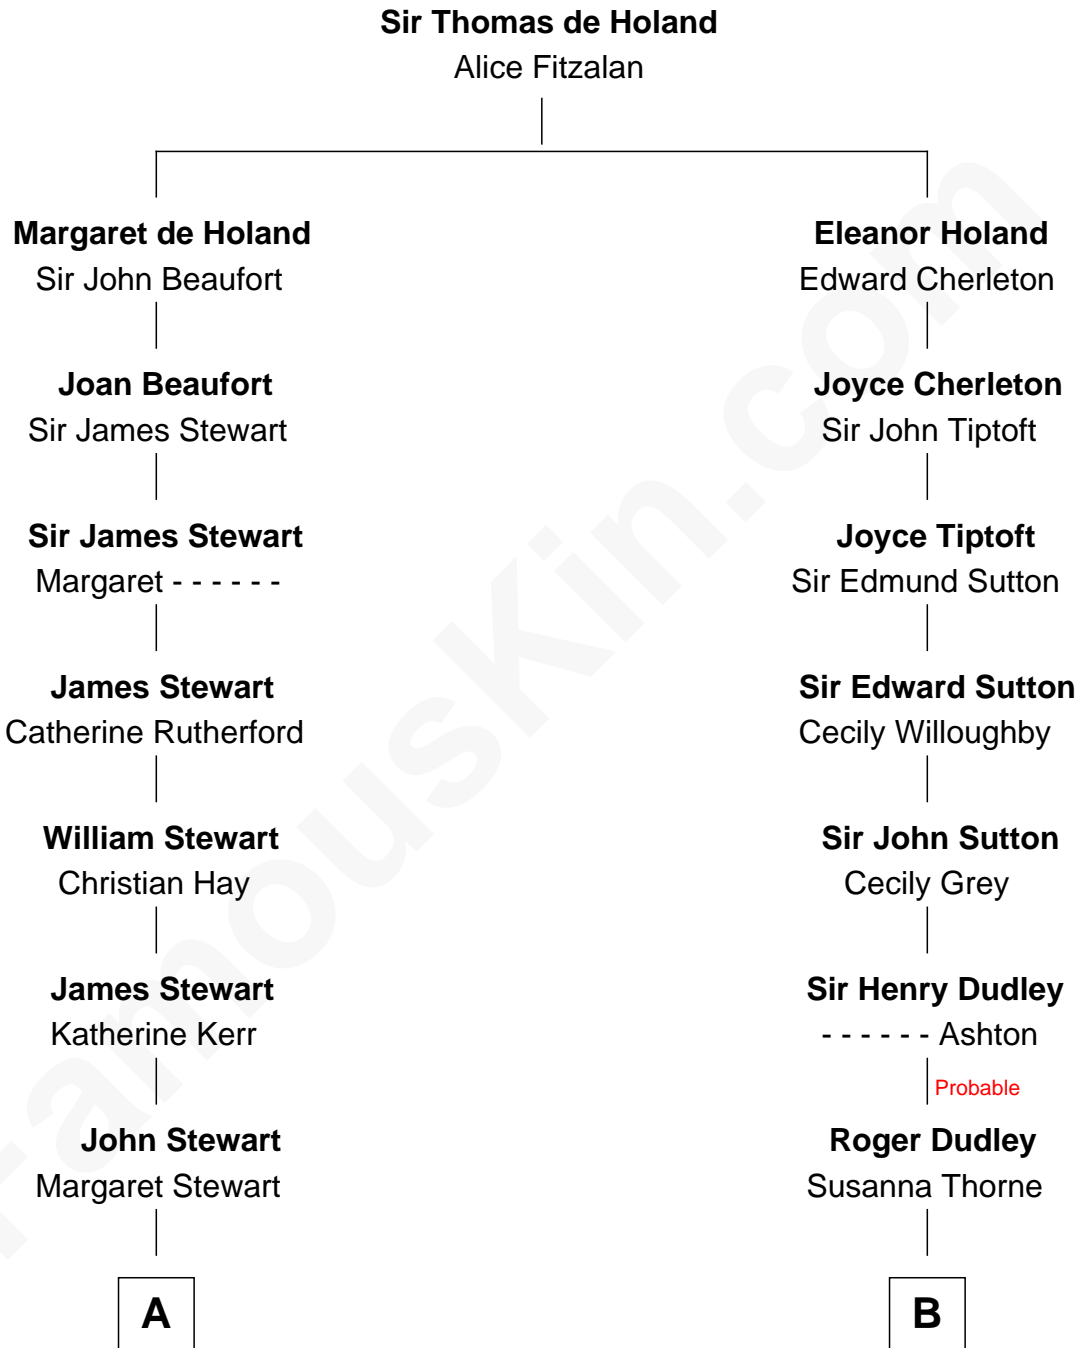

## Relationship Chart of

### Johnny Mercer

Songwriter and Co-Founder of Capitol Records

12th cousin 4 times removed of

### Bathsheba (Ruggles) Spooner

First woman executed for murder in U.S. by non-British government

**A**

**John Stewart**  
Catherine Carnegie

**John Stuart**  
Anne Seton

**Charles Stuart**  
Mary Maxwell

**John Stuart**  
Christian Anstruther