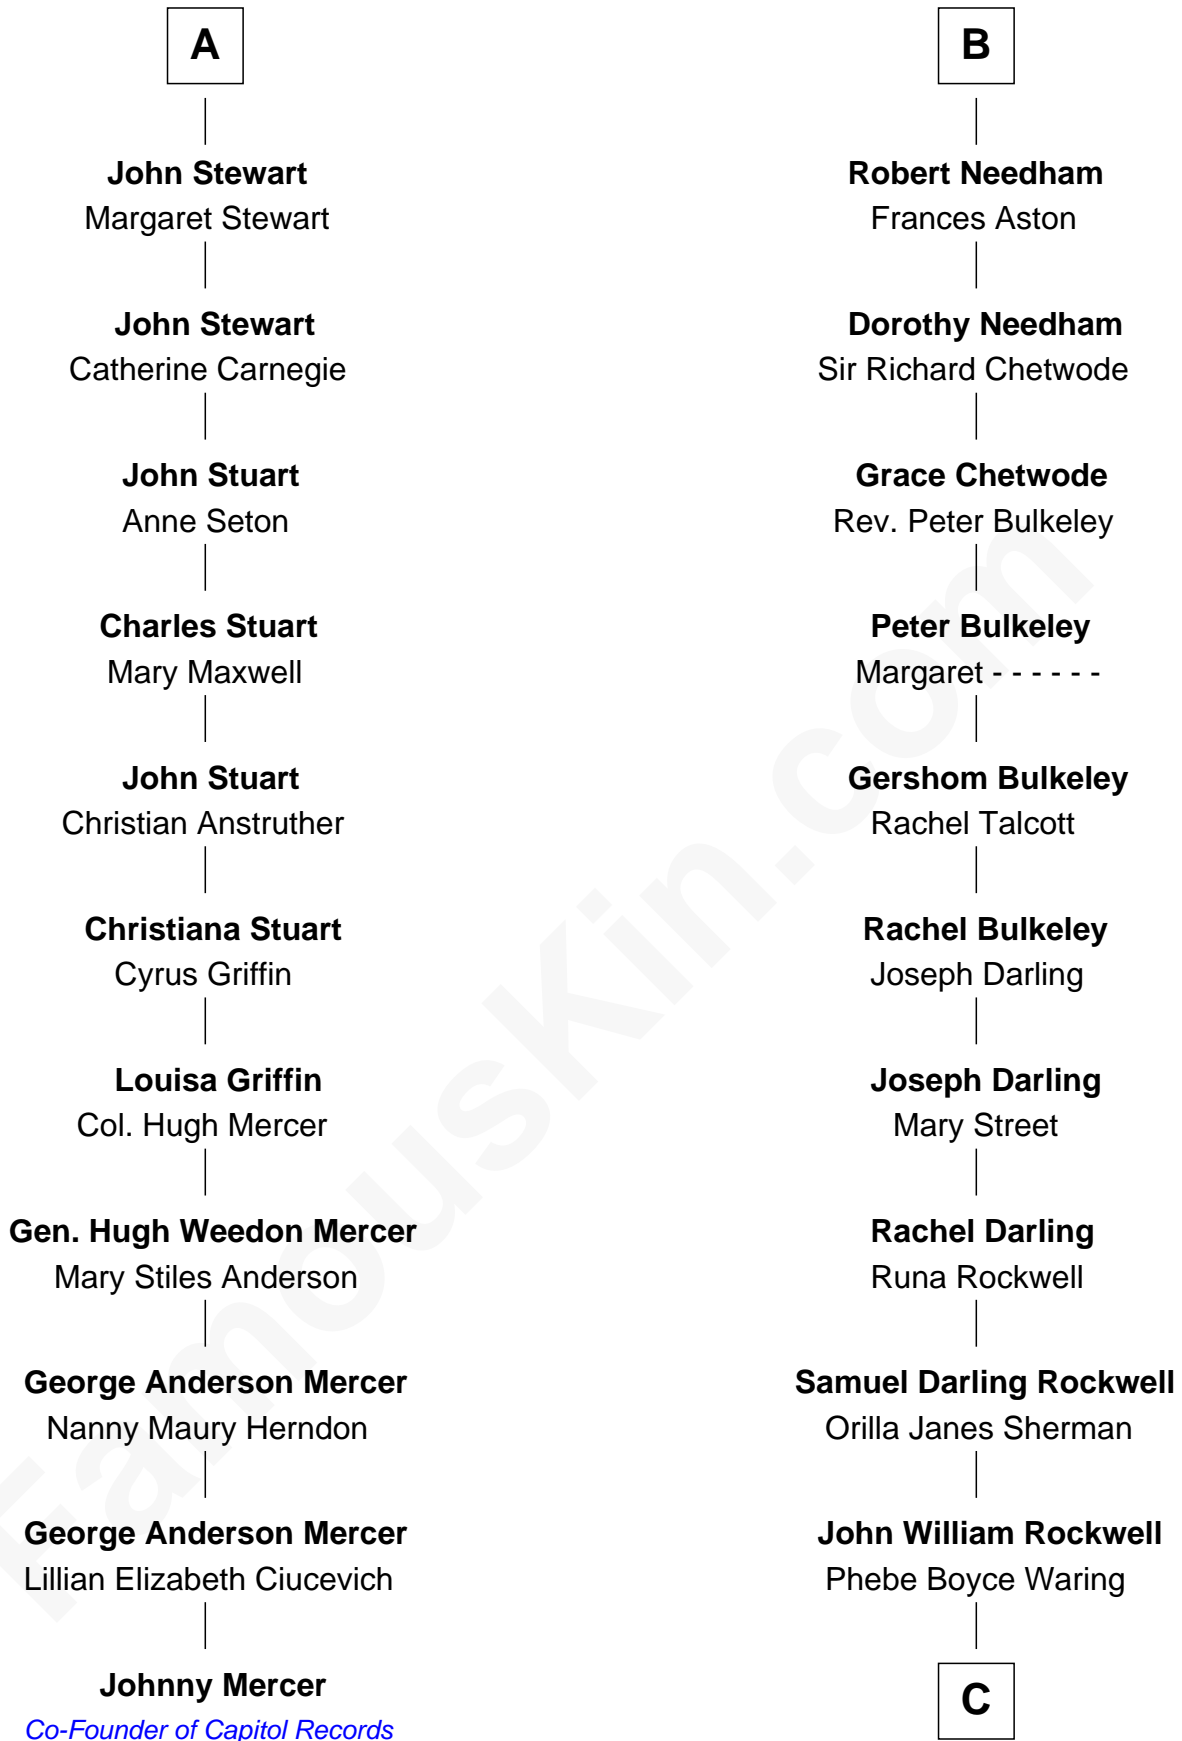

# FamousKin.com Relationship Chart of

**Johnny Mercer**

*Songwriter and Co-Founder of Capitol Records*

17th cousin 1 time removed of

**Norman Rockwell**

*American Artist*

**C**

|  
**Jarvis Waring Rockwell**

Anne Mary Hill

|  
**Norman Rockwell**

*American Artist*

FamousKin.com