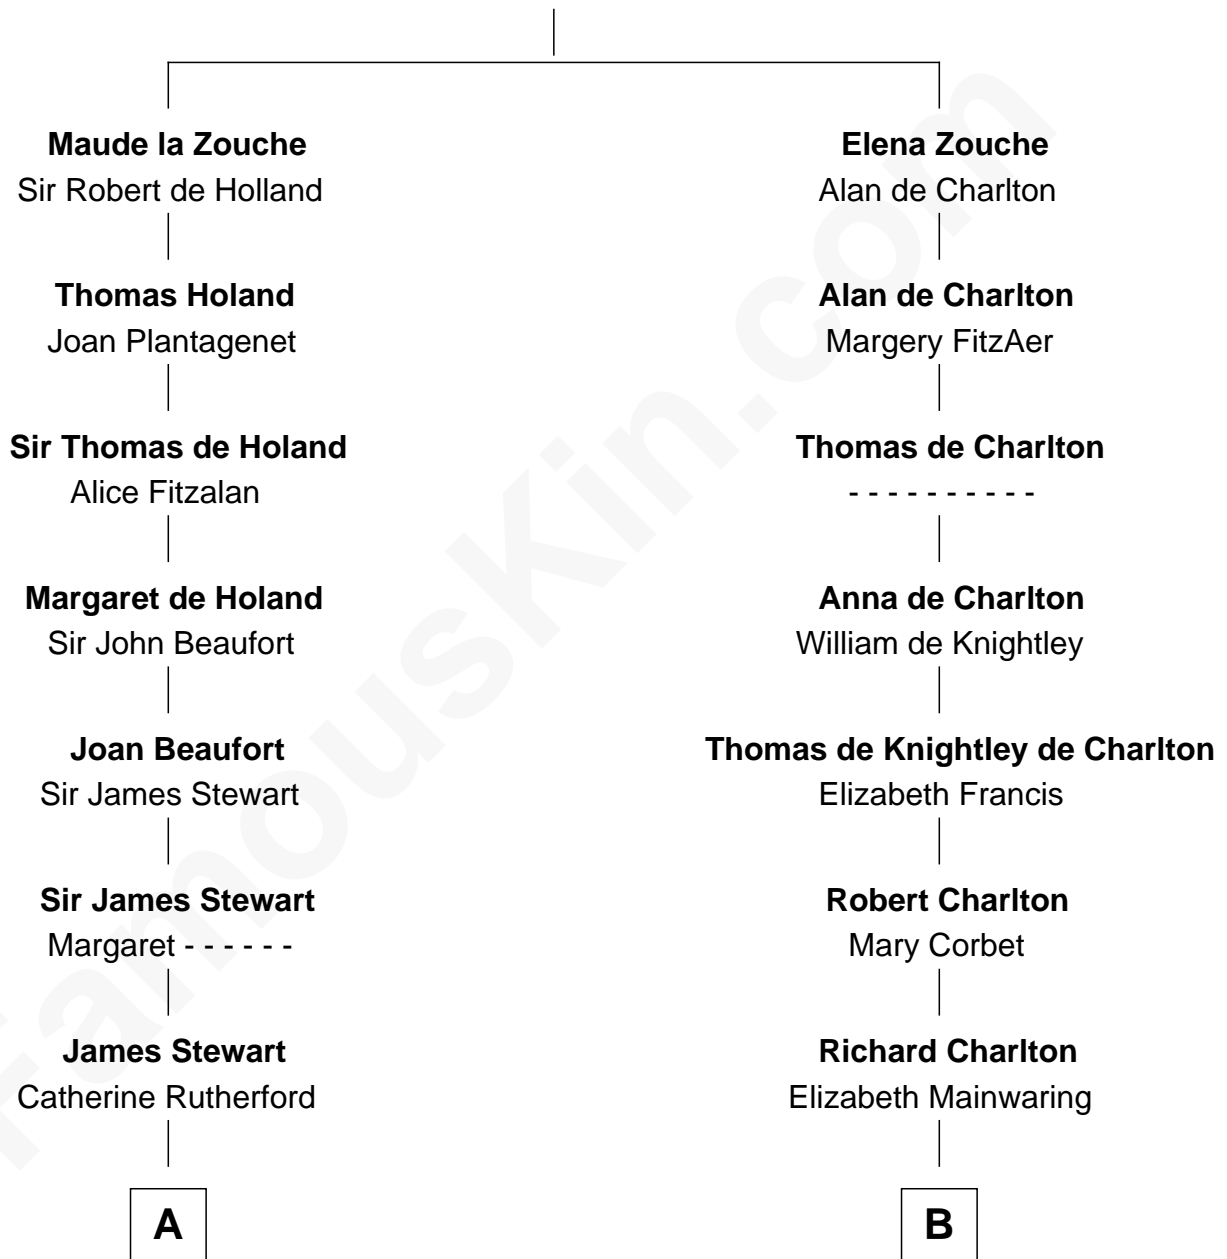

FamousKin.com Relationship Chart of

Johnny Mercer

Songwriter and Co-Founder of Capitol Records

19th cousin of

Norman Rockwell

American Artist

Sir Alan la Zouche

Eleanor de Segrave

C

George Anderson Mercer

Nanny Maury Herndon

George Anderson Mercer

Lillian Elizabeth Ciucevich

Johnny Mercer

Co-Founder of Capitol Records

D