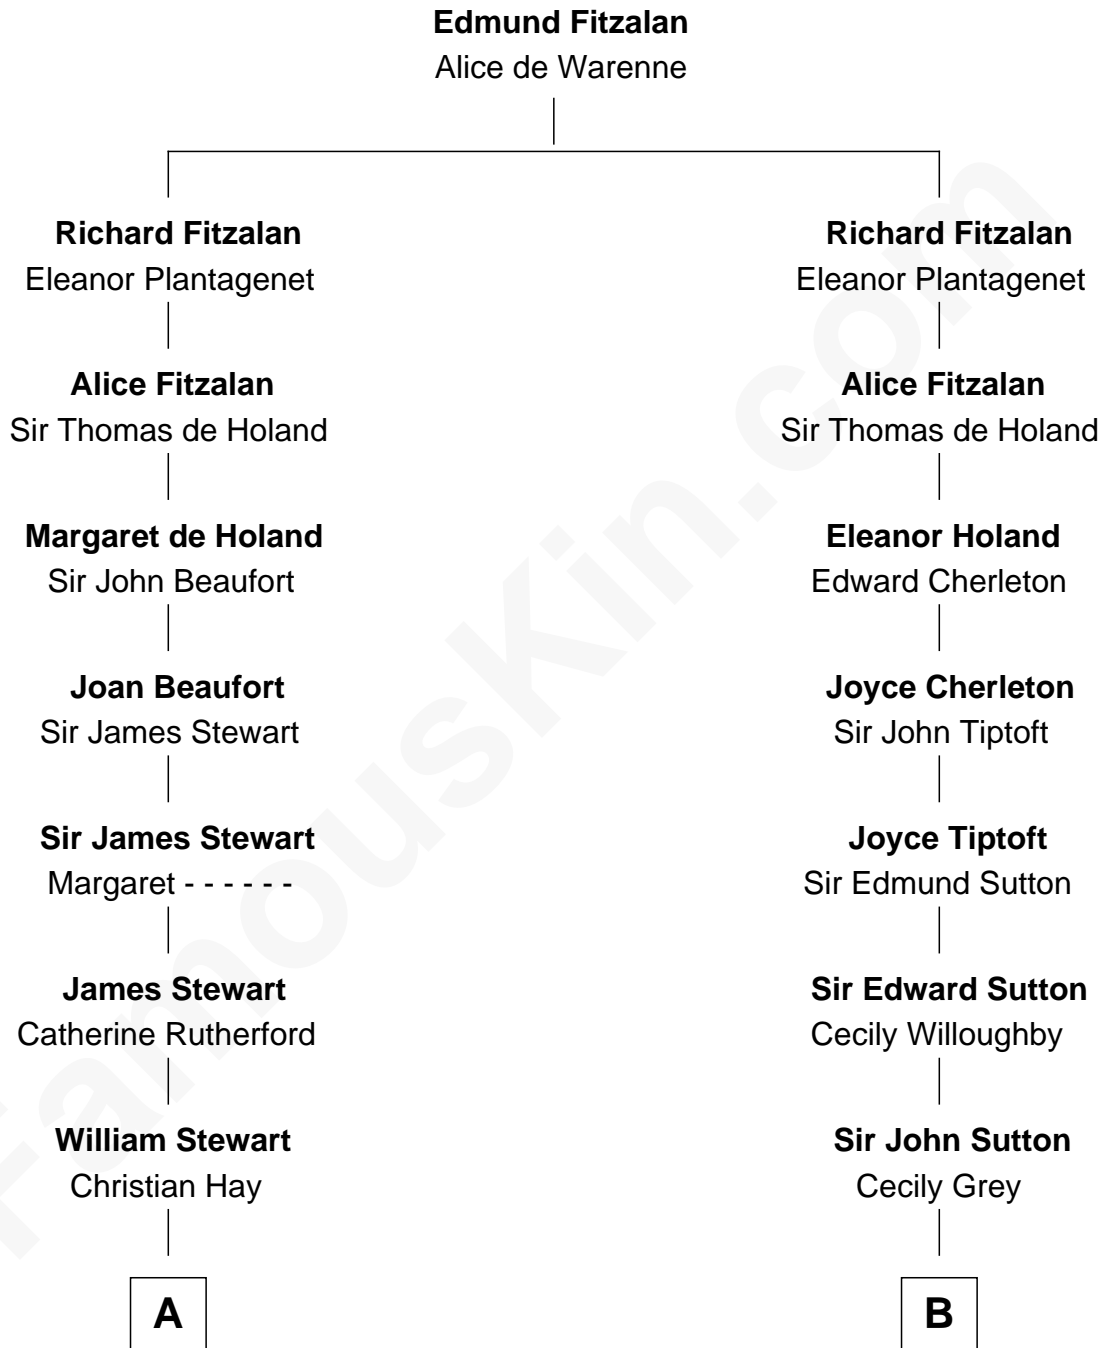

FamousKin.com

Relationship Chart of

Johnny Mercer

Songwriter and Co-Founder of Capitol Records

15th cousin 3 times removed of

Nicholas Gilman

Signer of the U.S. Constitution

C