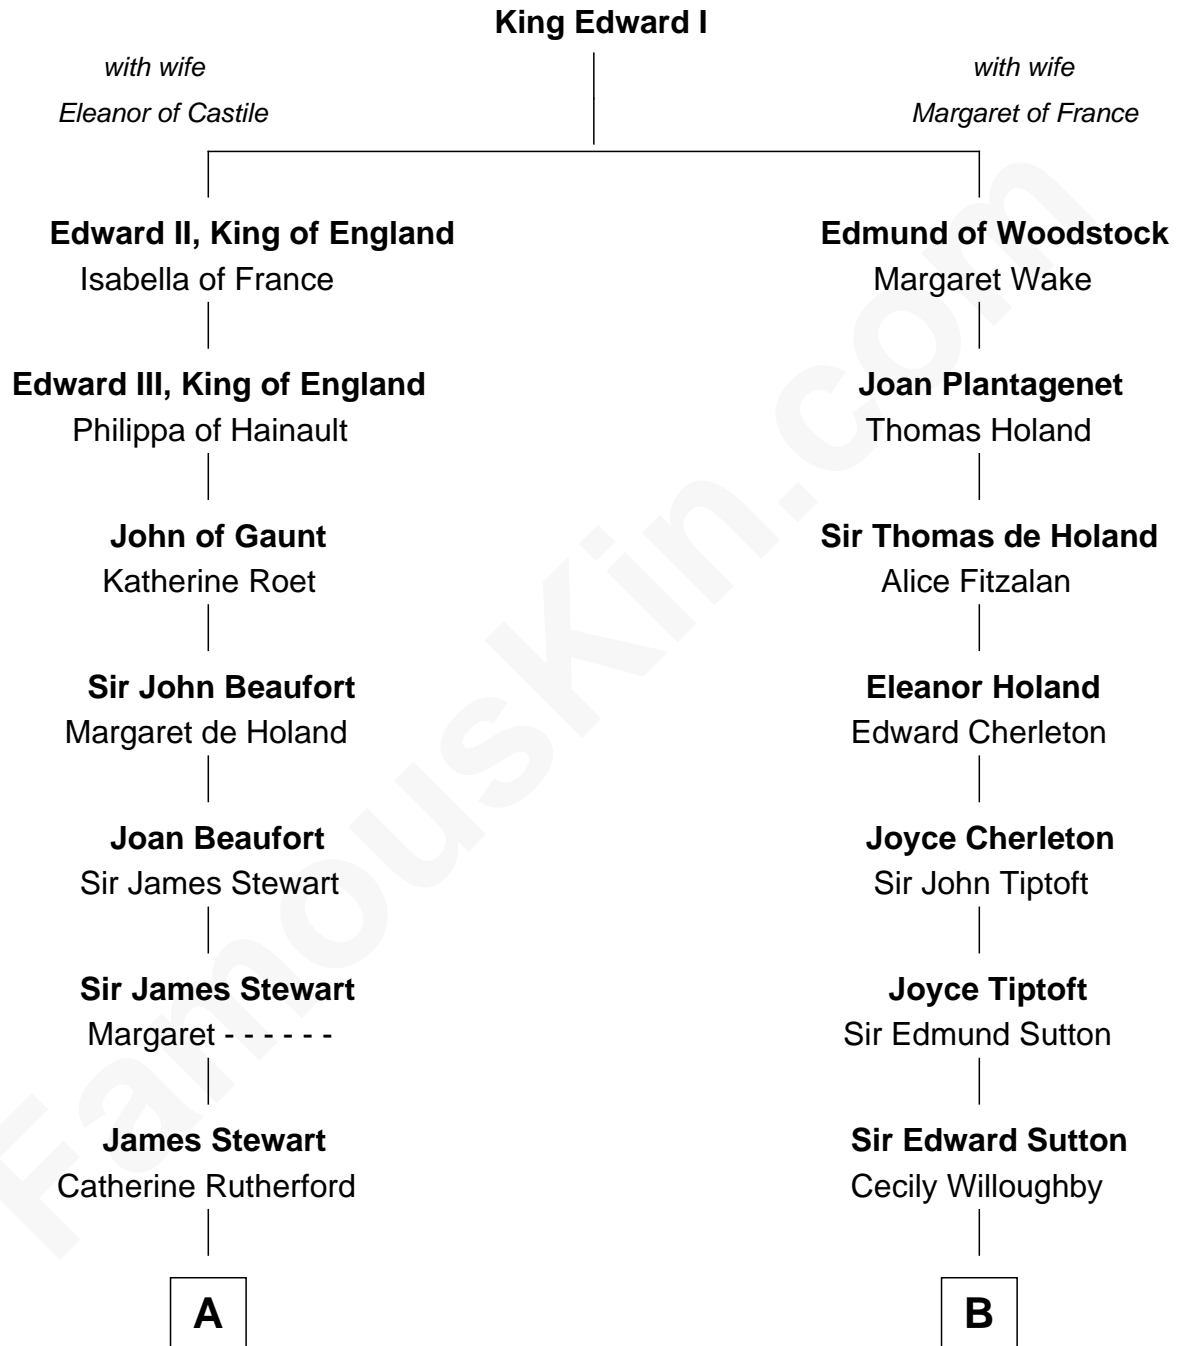

FamousKin.com

Relationship Chart of

Johnny Mercer

Songwriter and Co-Founder of Capitol Records

19th cousin 1 time removed of

Tennessee Williams

Author of A Streetcar Named Desire

C