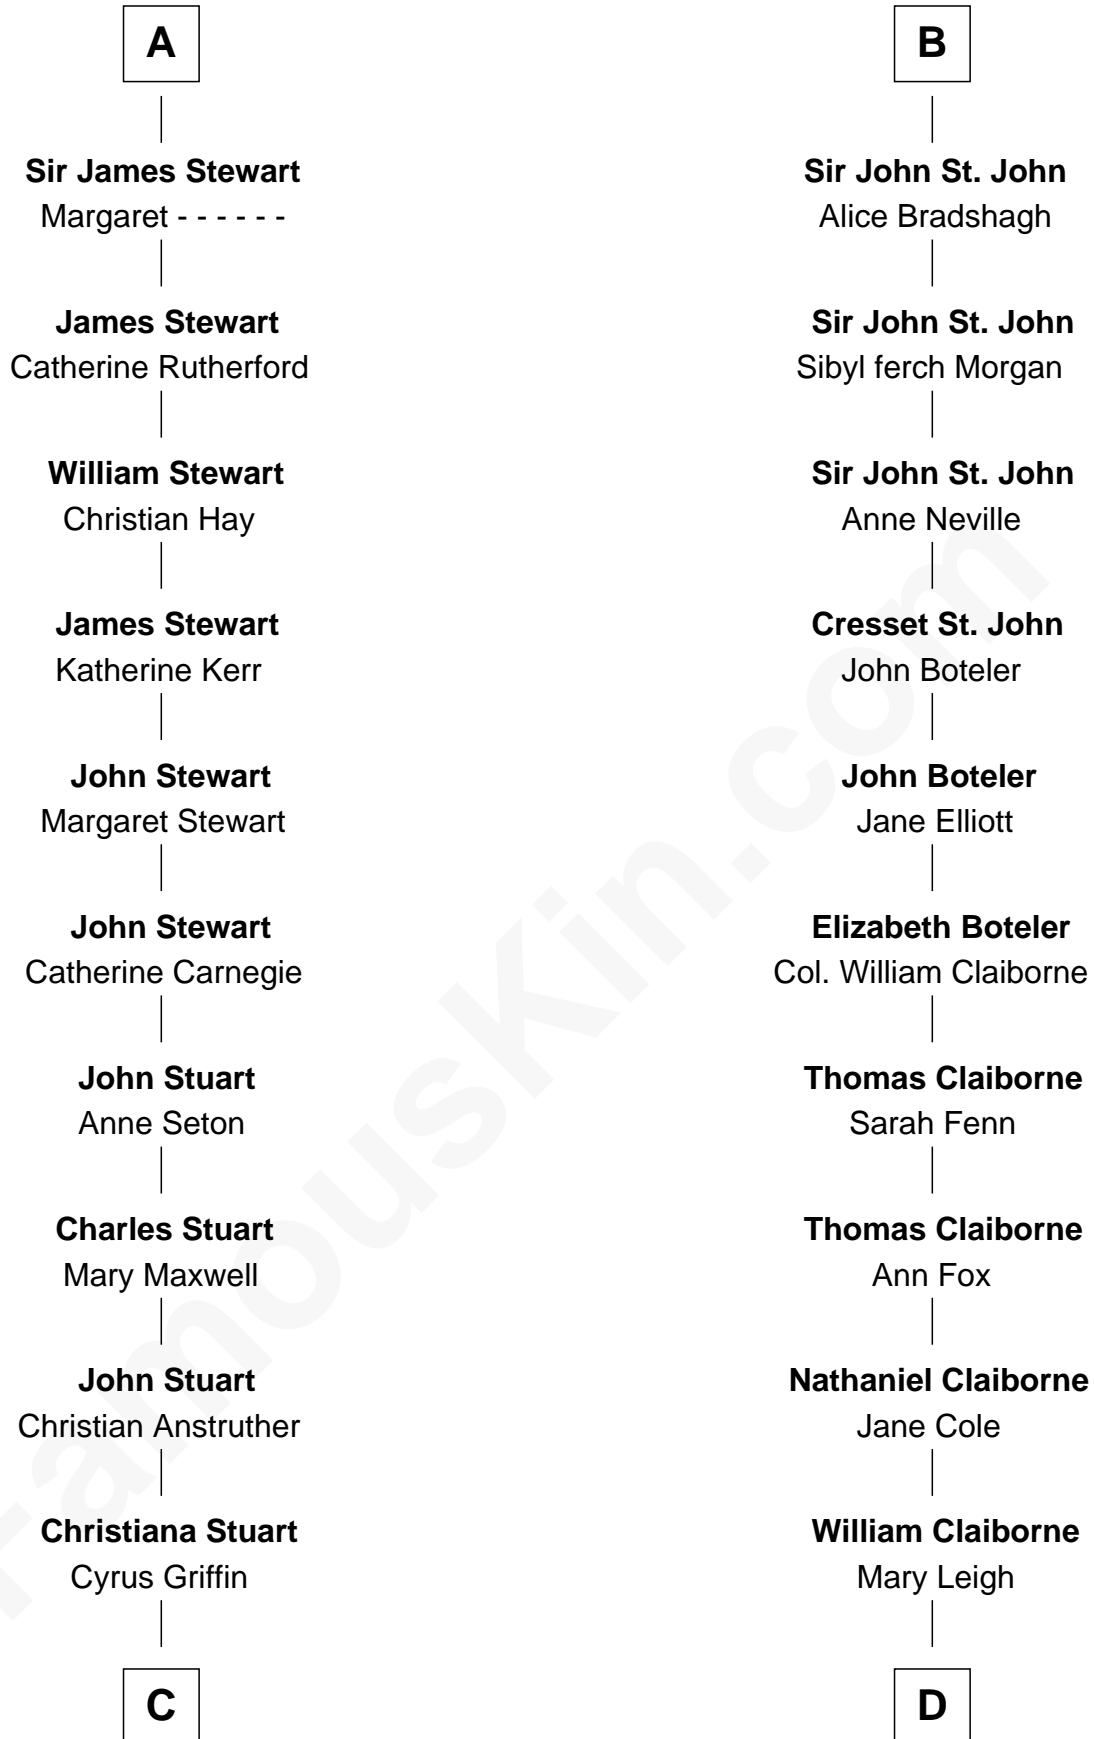

FamousKin.com Relationship Chart of

Johnny Mercer

Songwriter and Co-Founder of Capitol Records

21st cousin of

Liz Claiborne

Fashion Designer and Founder of Liz Claiborne Inc.

C

Louisa Griffin
Col. Hugh Mercer