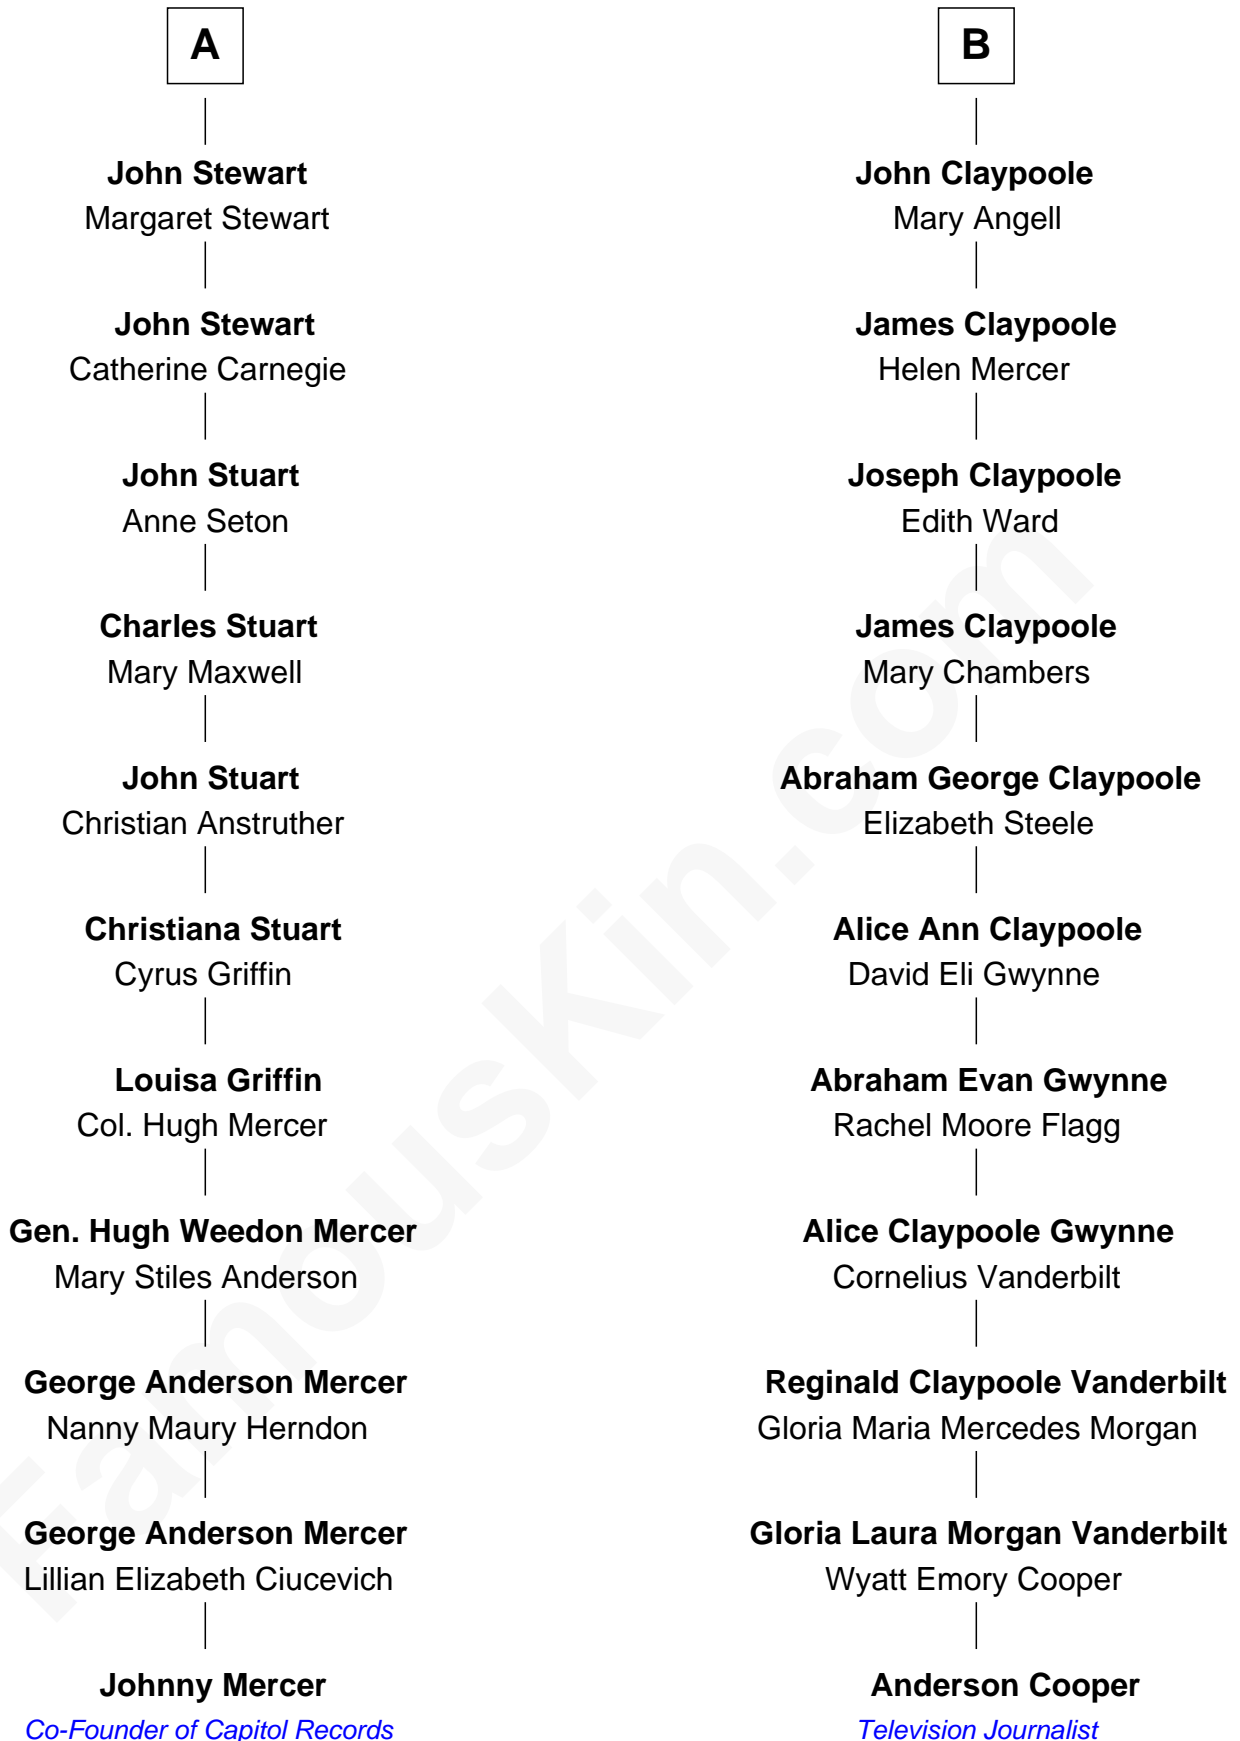

# FamousKin.com Relationship Chart of

**Johnny Mercer**

*Songwriter and Co-Founder of Capitol Records*

17th cousin of

**Anderson Cooper**

*Television Journalist*

**Richard Fitzalan**  
Eleanor Plantagenet

**Alice Fitzalan**  
Sir Thomas de Holand

**Margaret de Holand**  
Sir John Beaufort

**Joan Beaufort**  
Sir James Stewart

**Sir James Stewart**  
Margaret - - - - -

**James Stewart**  
Catherine Rutherford

**William Stewart**  
Christian Hay

**James Stewart**  
Katherine Kerr

**A**

**Sir Richard Fitzalan**  
Elizabeth de Bohun

**Elizabeth Fitzalan**  
Sir Robert Goushill

**Elizabeth Goushill**  
Sir Robert Wingfield

**Sir Henry Wingfield**  
Elizabeth Rookes

**Robert Wingfield**  
Margery Quarles

**Robert Wingfield**  
Elizabeth Cecil

**Dorothy Wingfield**  
Adam Claypoole

**B**

Anderson Cooper photo by [Tulane Public Relations](#) (CC BY 2.0)