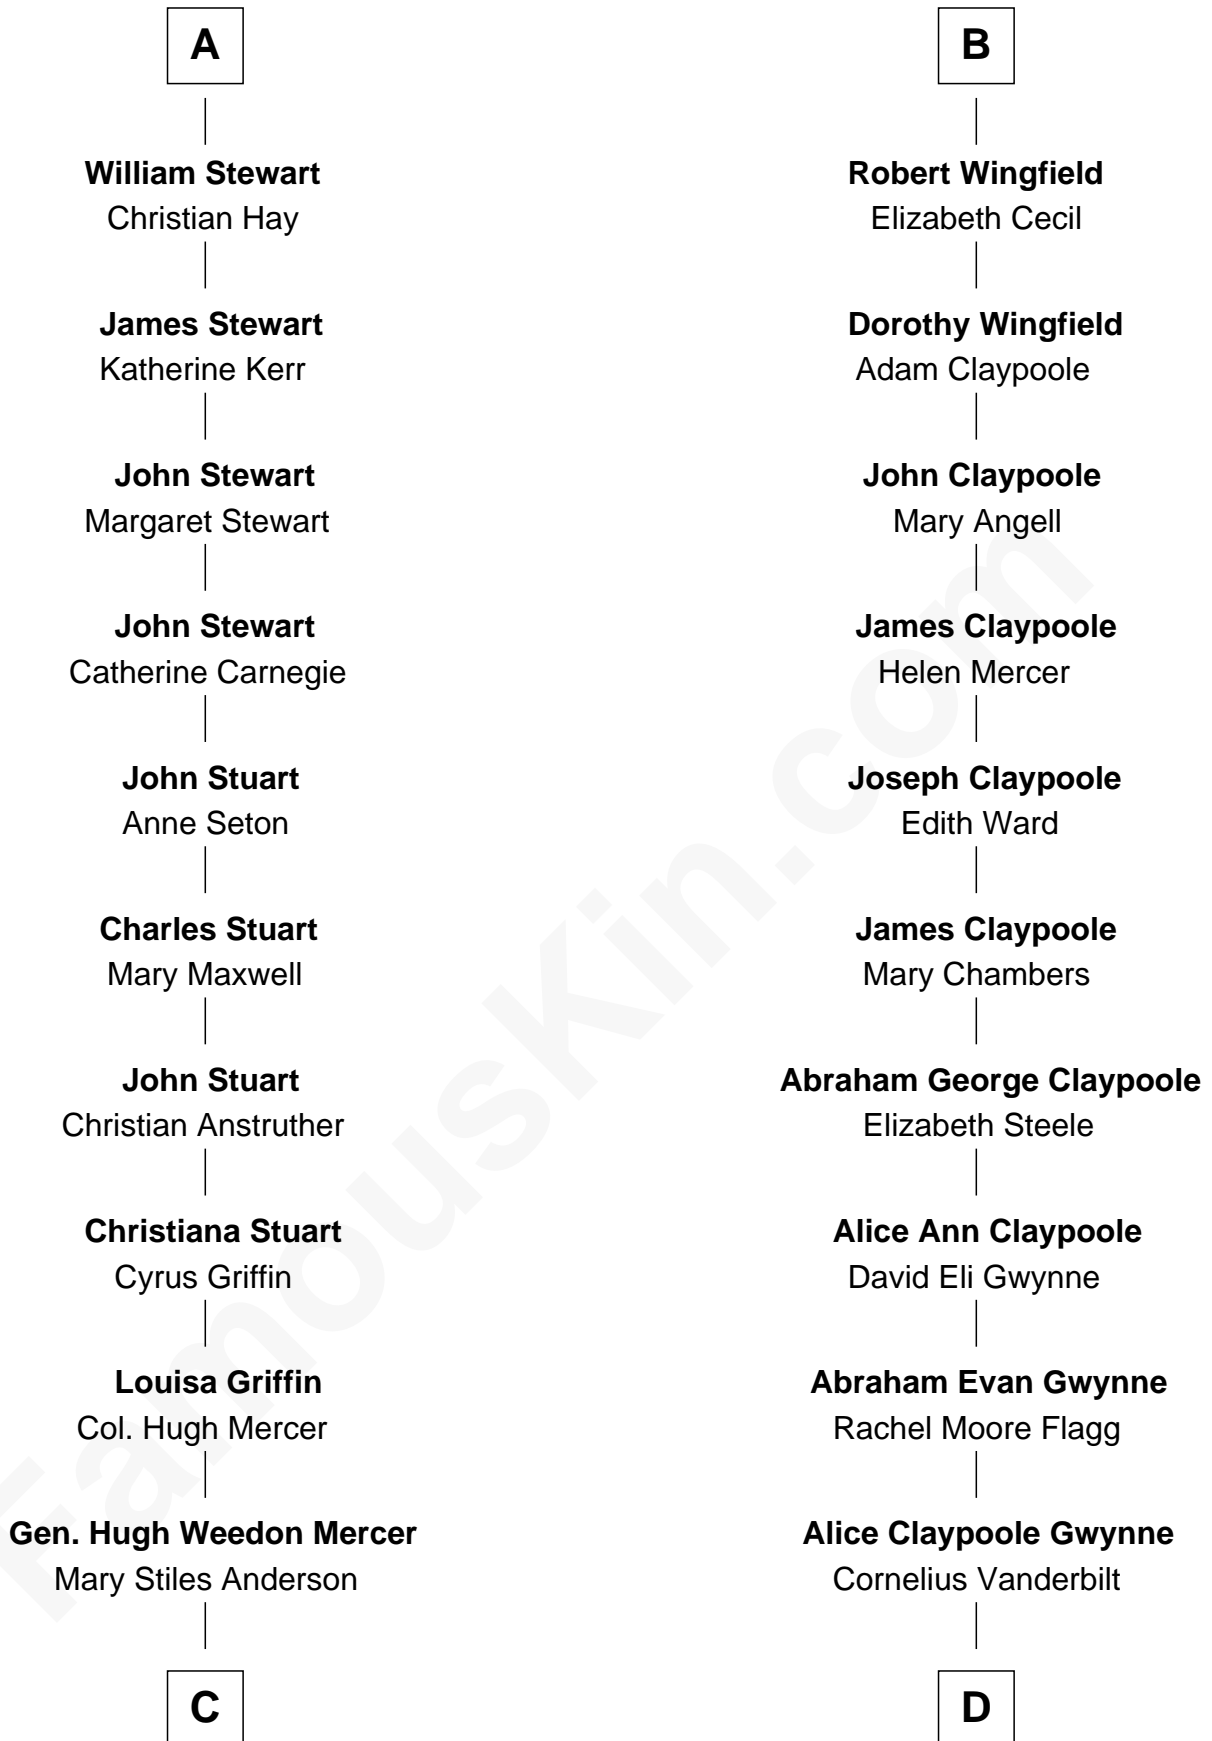

FamousKin.com Relationship Chart of

Johnny Mercer

Songwriter and Co-Founder of Capitol Records

18th cousin 1 time removed of

Gloria Vanderbilt

Fashion Designer

C

George Anderson Mercer

Nanny Maury Herndon

George Anderson Mercer

Lillian Elizabeth Ciucevich

Johnny Mercer

Co-Founder of Capitol Records

D

Reginald Claypoole Vanderbilt

Gloria Maria Mercedes Morgan