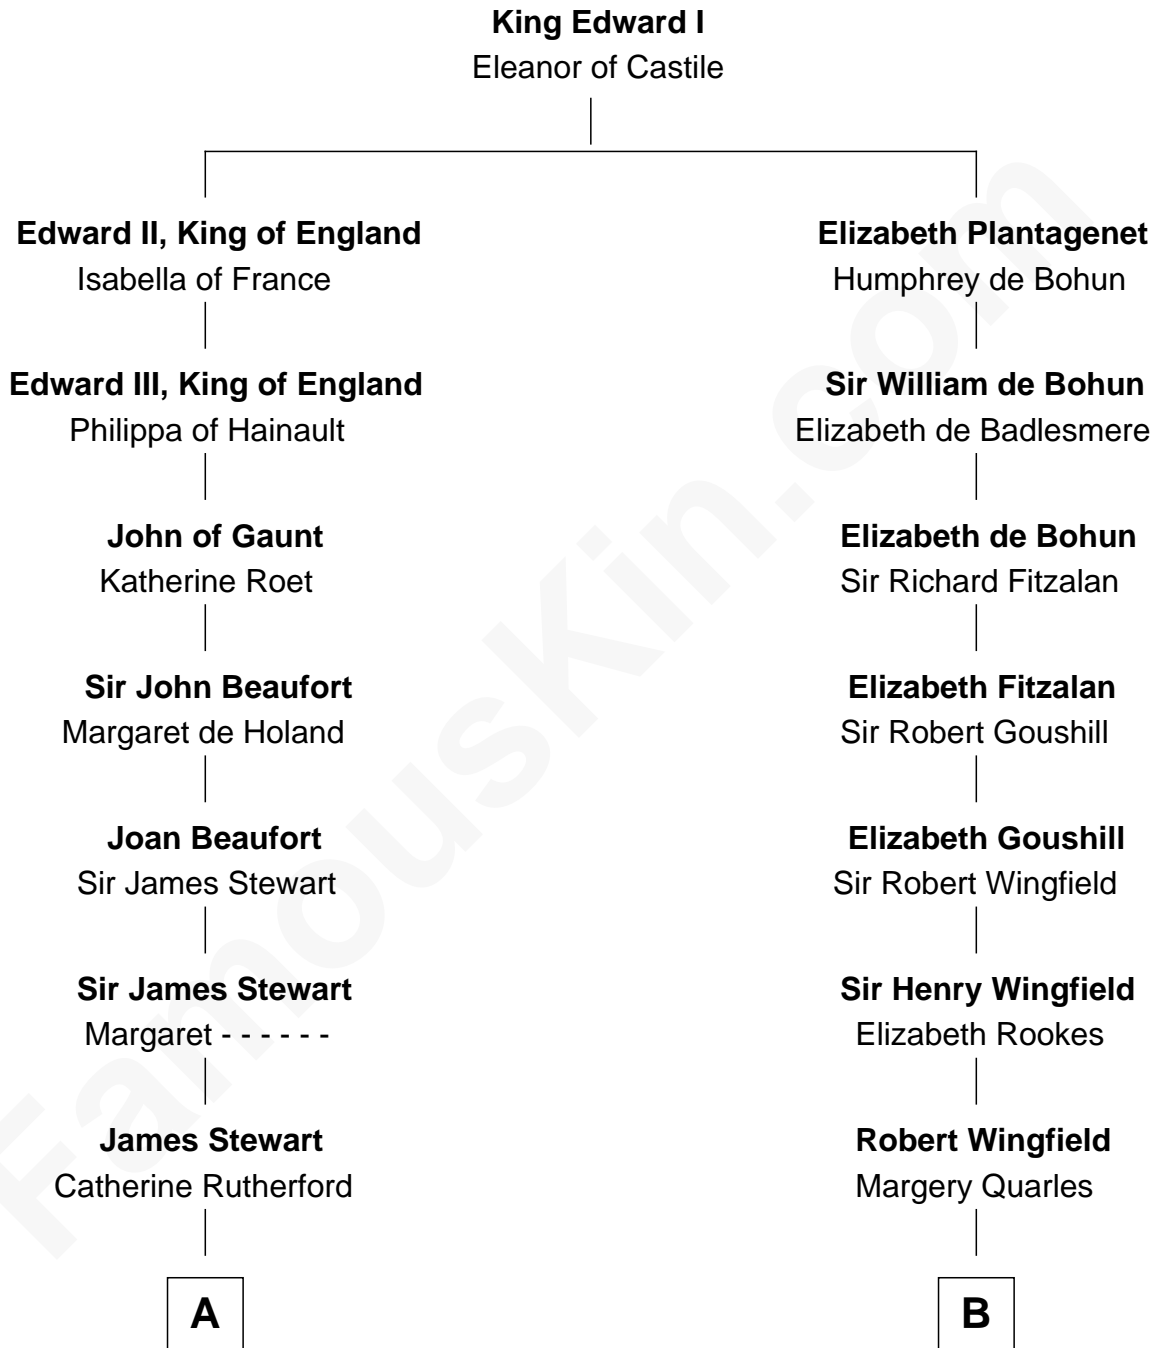

FamousKin.com Relationship Chart of

Johnny Mercer

Songwriter and Co-Founder of Capitol Records

18th cousin 1 time removed of

Gloria Vanderbilt

Fashion Designer

C

George Anderson Mercer