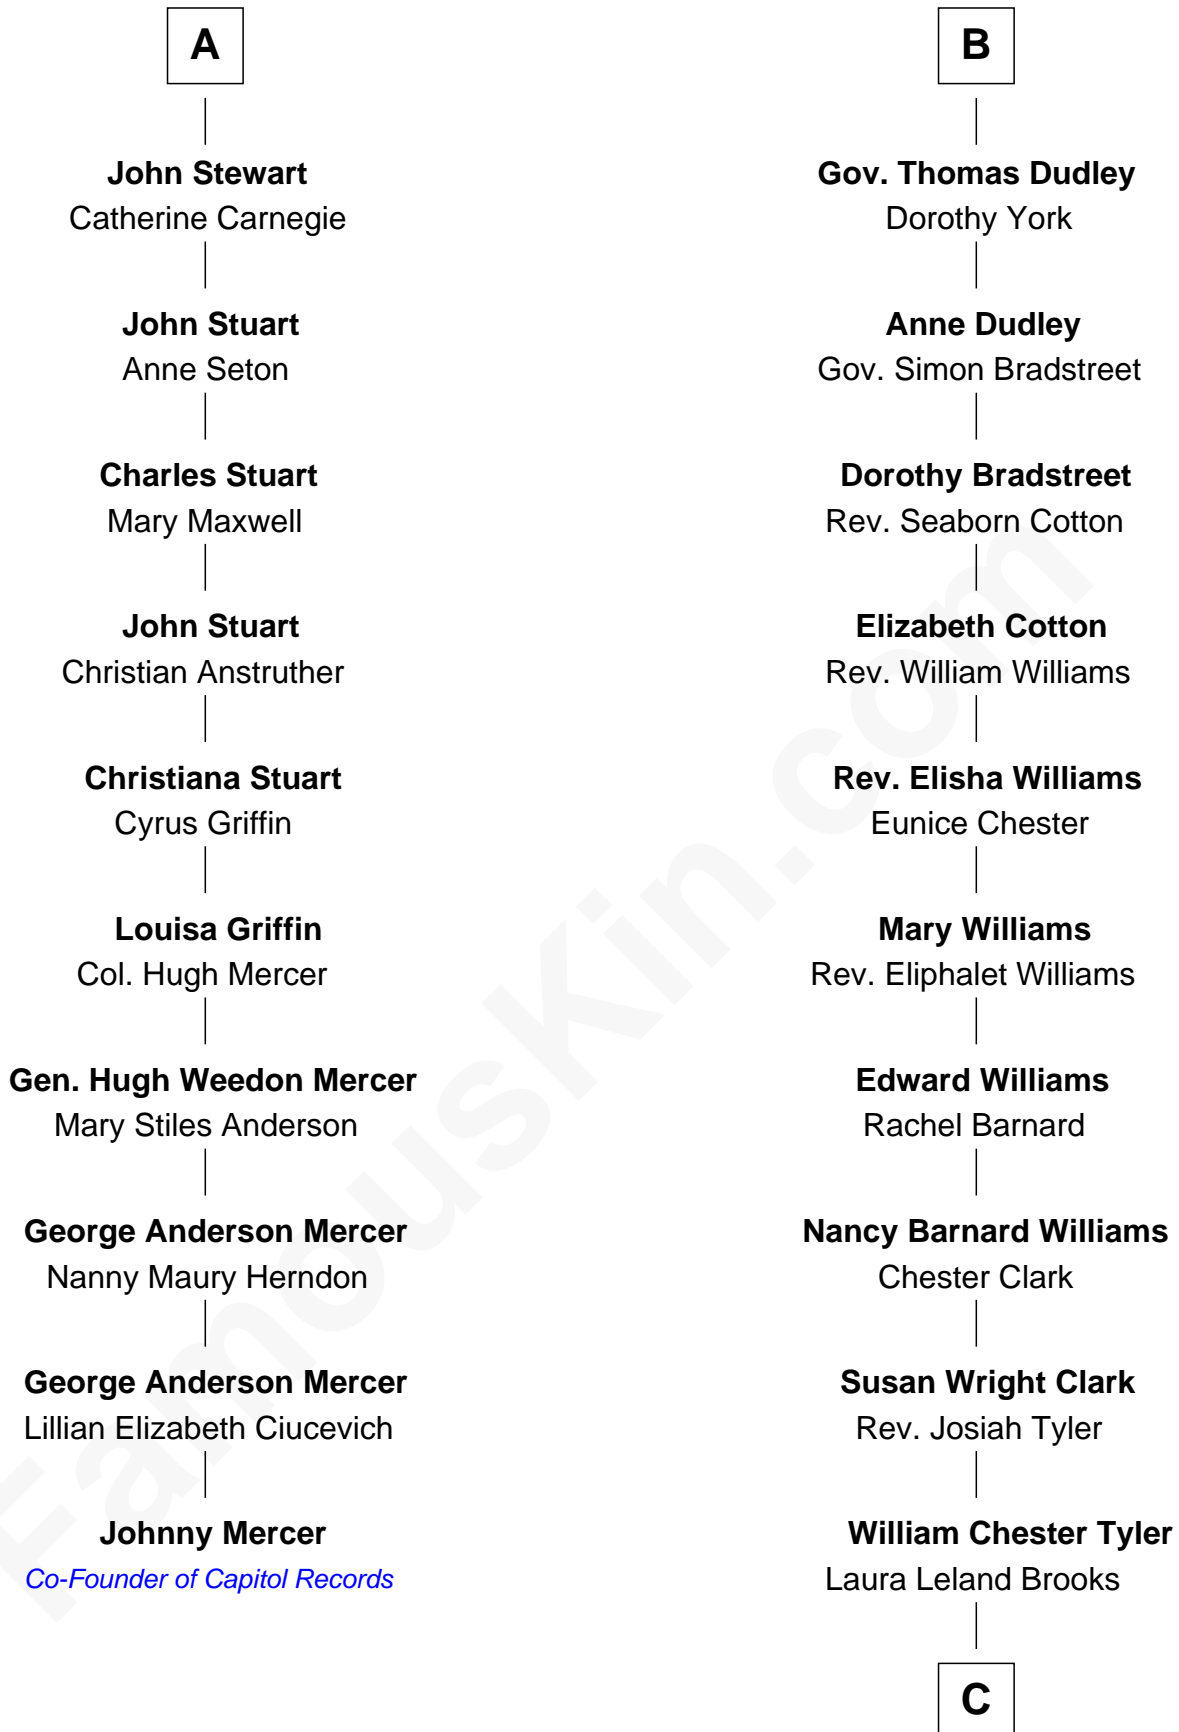

FamousKin.com

Relationship Chart of

Johnny Mercer

Songwriter and Co-Founder of Capitol Records

16th cousin 4 times removed of

Kate Upton

Sports Illustrated Swimsuit Cover Model

C

Margaret Hastings Tyler

Charles Henry Vial

Elizabeth Brooks Vial

Stephen Edward Upton

Jefferson Matthew Upton

Shelley Fawn Davis

Kate Upton

Model and Actress