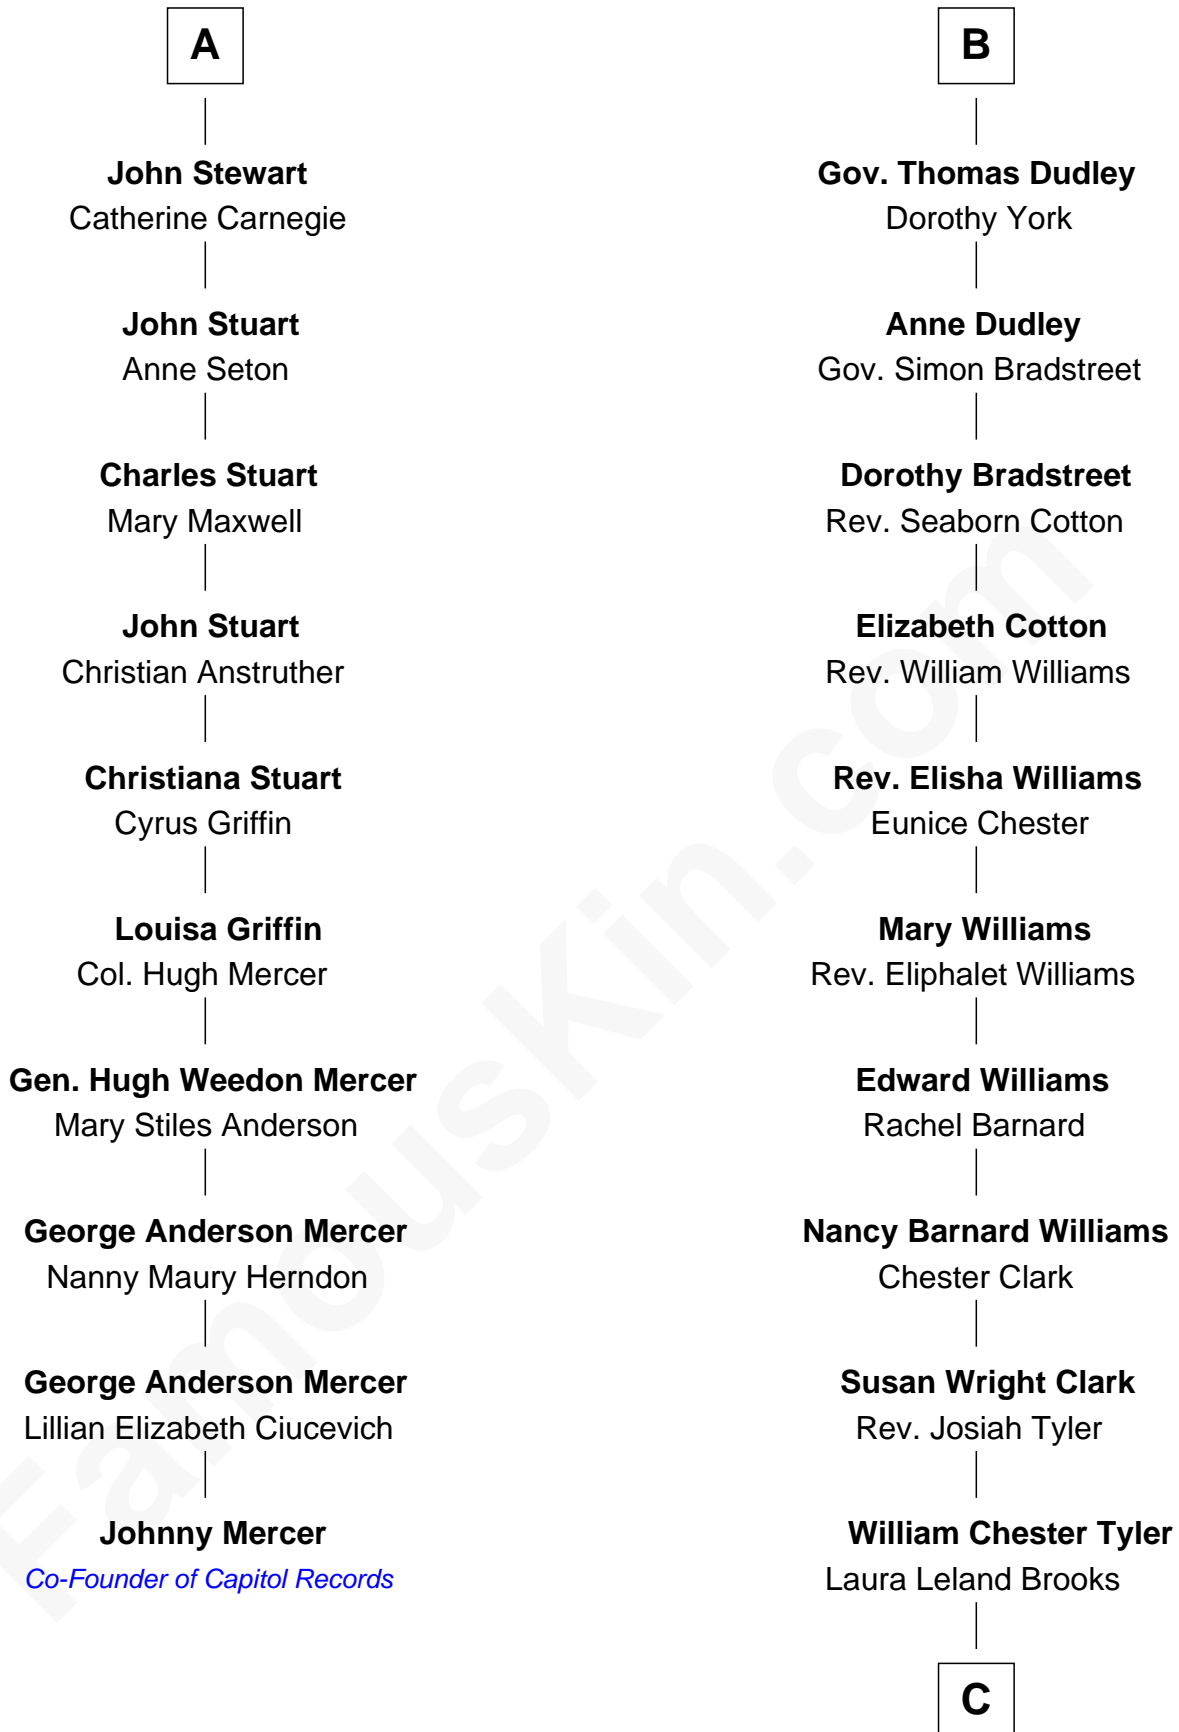

FamousKin.com

Relationship Chart of

Johnny Mercer

Songwriter and Co-Founder of Capitol Records

16th cousin 4 times removed of

Kate Upton

Sports Illustrated Swimsuit Cover Model

Sir Thomas de Holand

Alice Fitzalan

C

—
Margaret Hastings Tyler

Charles Henry Vial

—
Elizabeth Brooks Vial

Stephen Edward Upton

—
Jefferson Matthew Upton

Shelley Fawn Davis