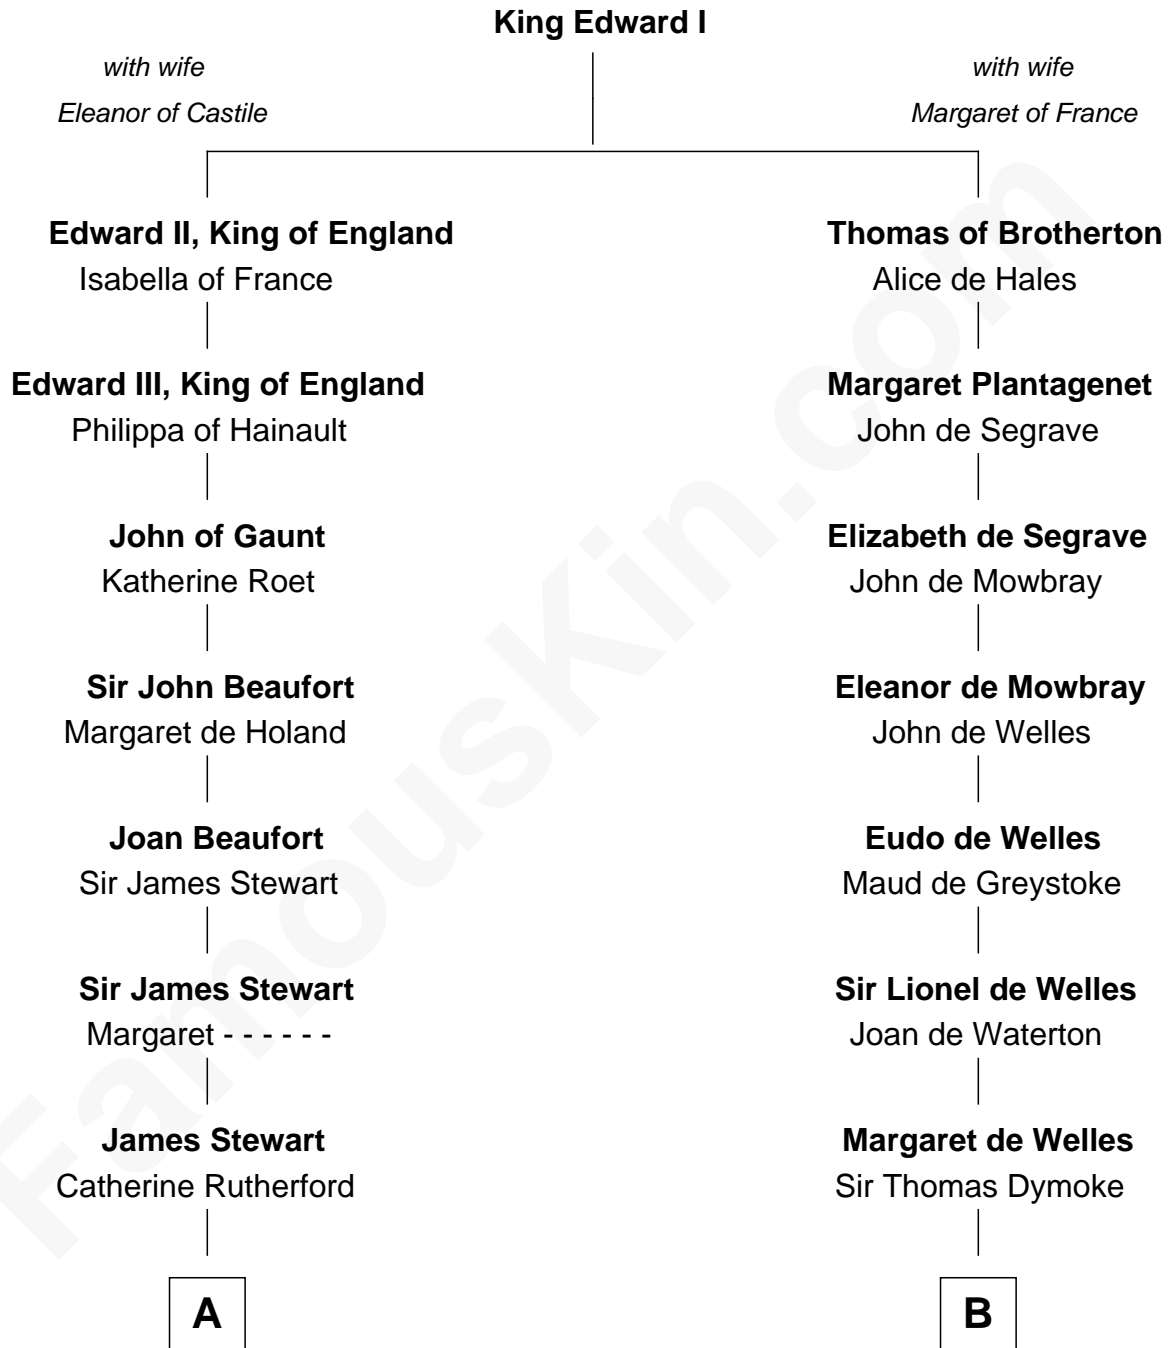

FamousKin.com

Relationship Chart of

Johnny Mercer

Songwriter and Co-Founder of Capitol Records

19th cousin 2 times removed of

Ray Bradbury

Author of The Martian Chronicles

C

George Anderson Mercer

Nanny Maury Herndon

George Anderson Mercer

Lillian Elizabeth Ciucevich

Johnny Mercer

Co-Founder of Capitol Records

D

Samuel Bradbury