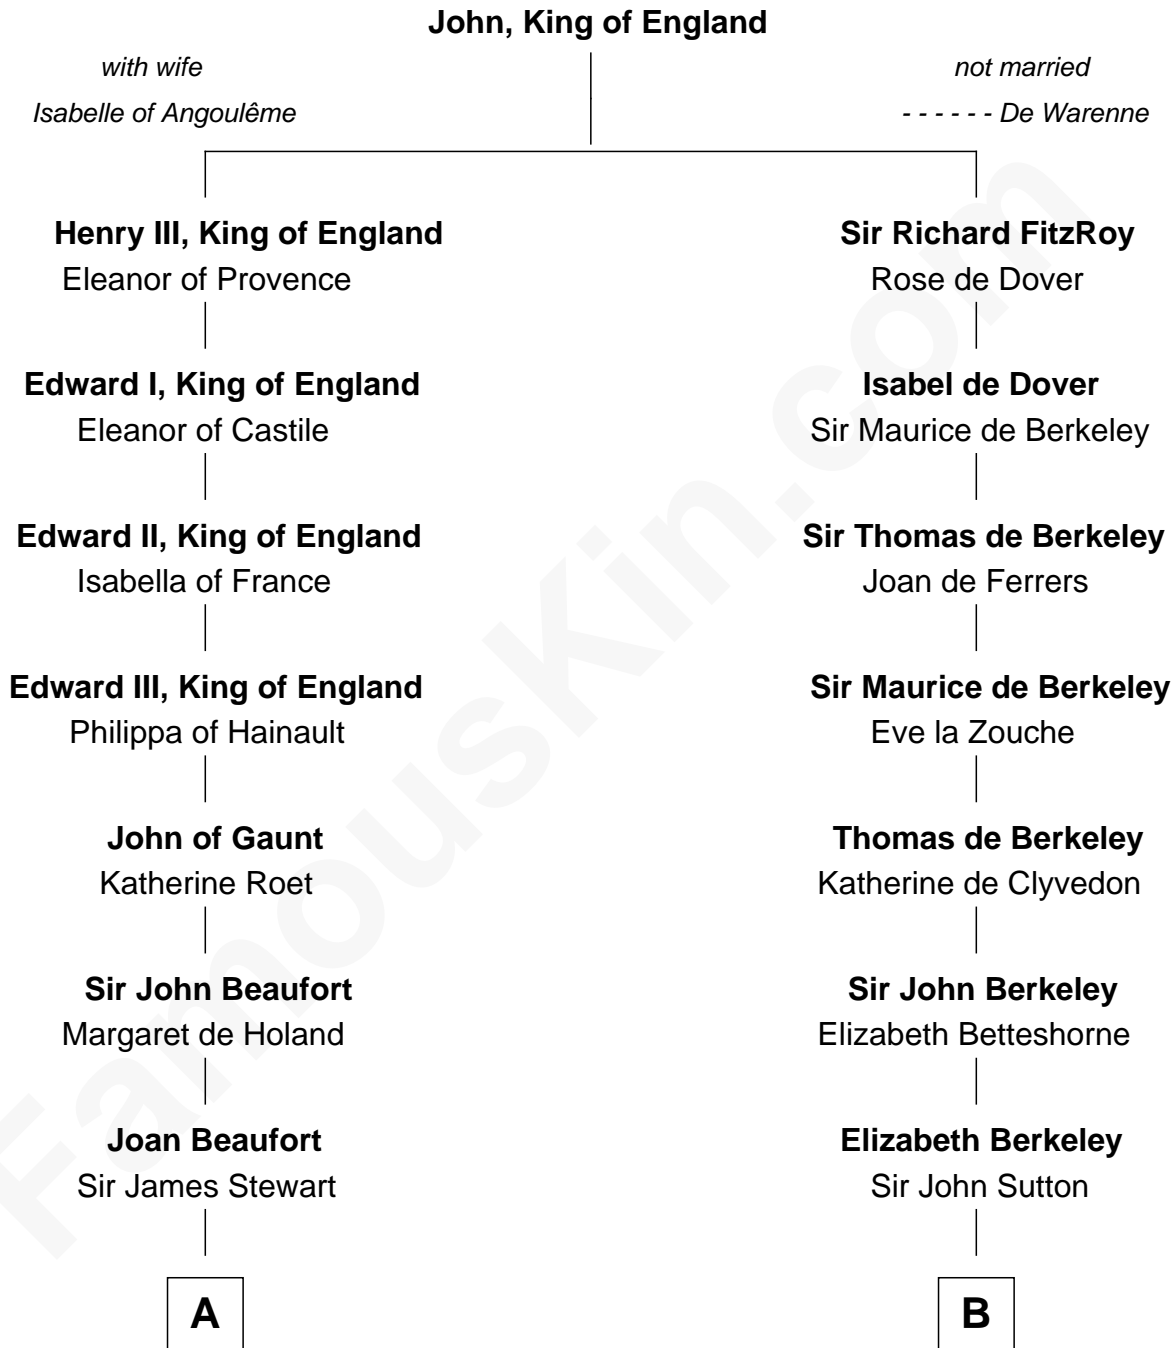

## Relationship Chart of

### Johnny Mercer

*Songwriter and Co-Founder of Capitol Records*

17th cousin 4 times removed of

### John Langdon

*Signer of the U.S. Constitution*

**C**

—  
**Louisa Griffin**  
Col. Hugh Mercer

—  
**Gen. Hugh Weedon Mercer**  
Mary Stiles Anderson

—  
**George Anderson Mercer**  
Nanny Maury Herndon