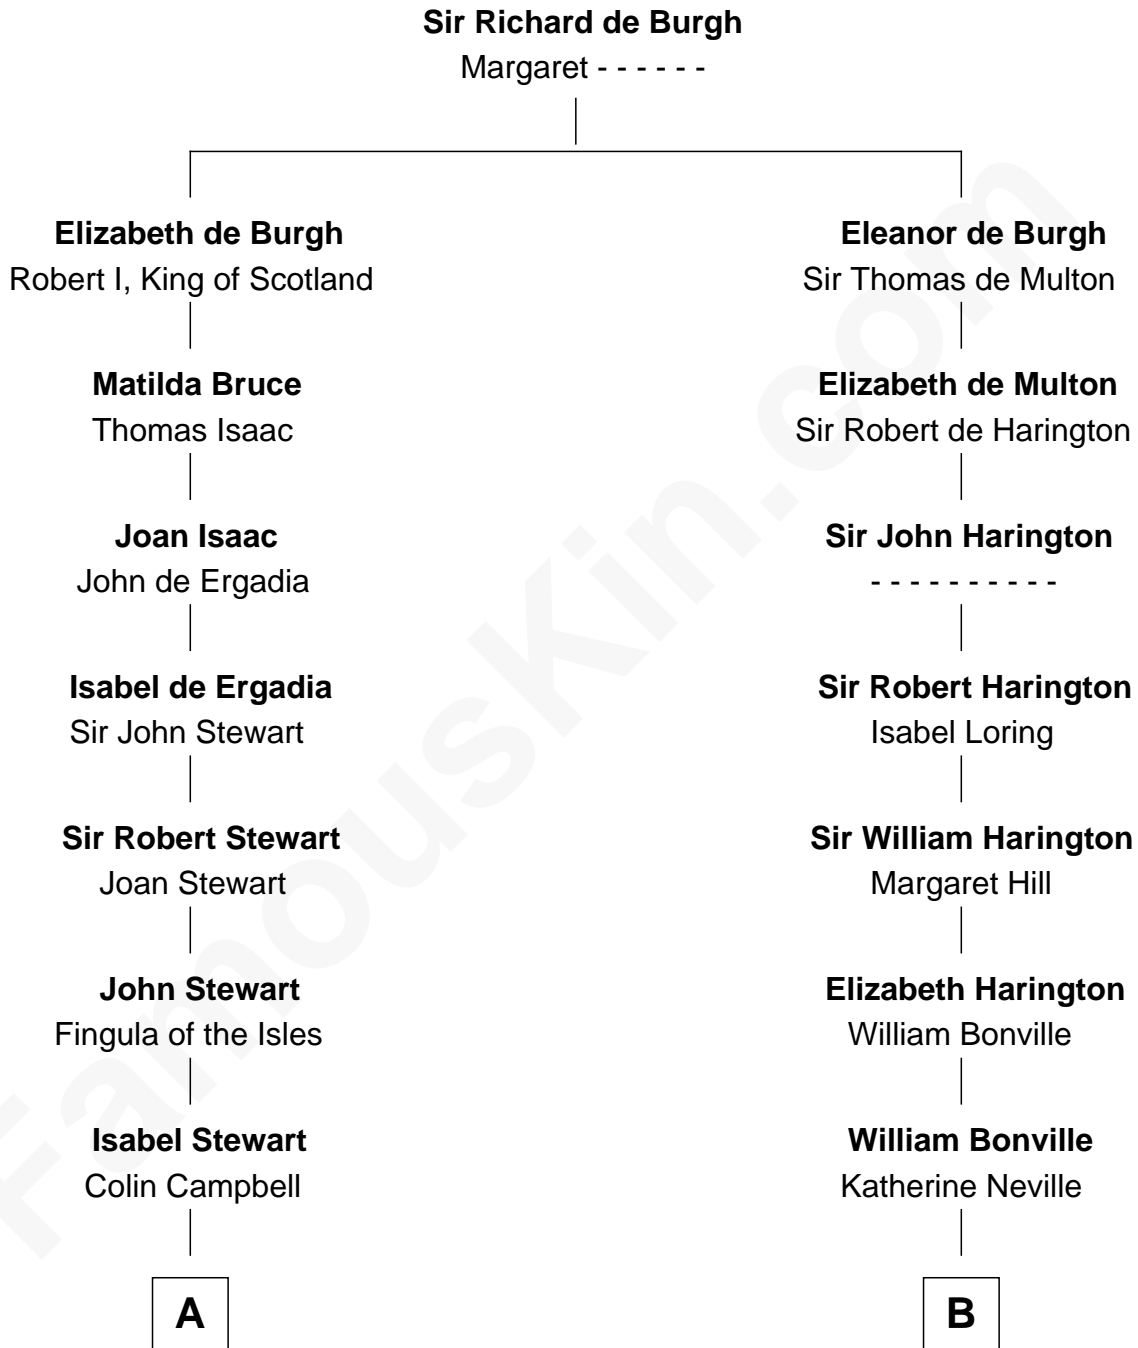

FamousKin.com

Relationship Chart of

Johnny Mercer

Songwriter and Co-Founder of Capitol Records

16th cousin 4 times removed of

John Langdon

Signer of the U.S. Constitution

C

Gen. Hugh Weedon Mercer

Mary Stiles Anderson

George Anderson Mercer

Nanny Maury Herndon

George Anderson Mercer

Lillian Elizabeth Ciucevich

Johnny Mercer

Co-Founder of Capitol Records