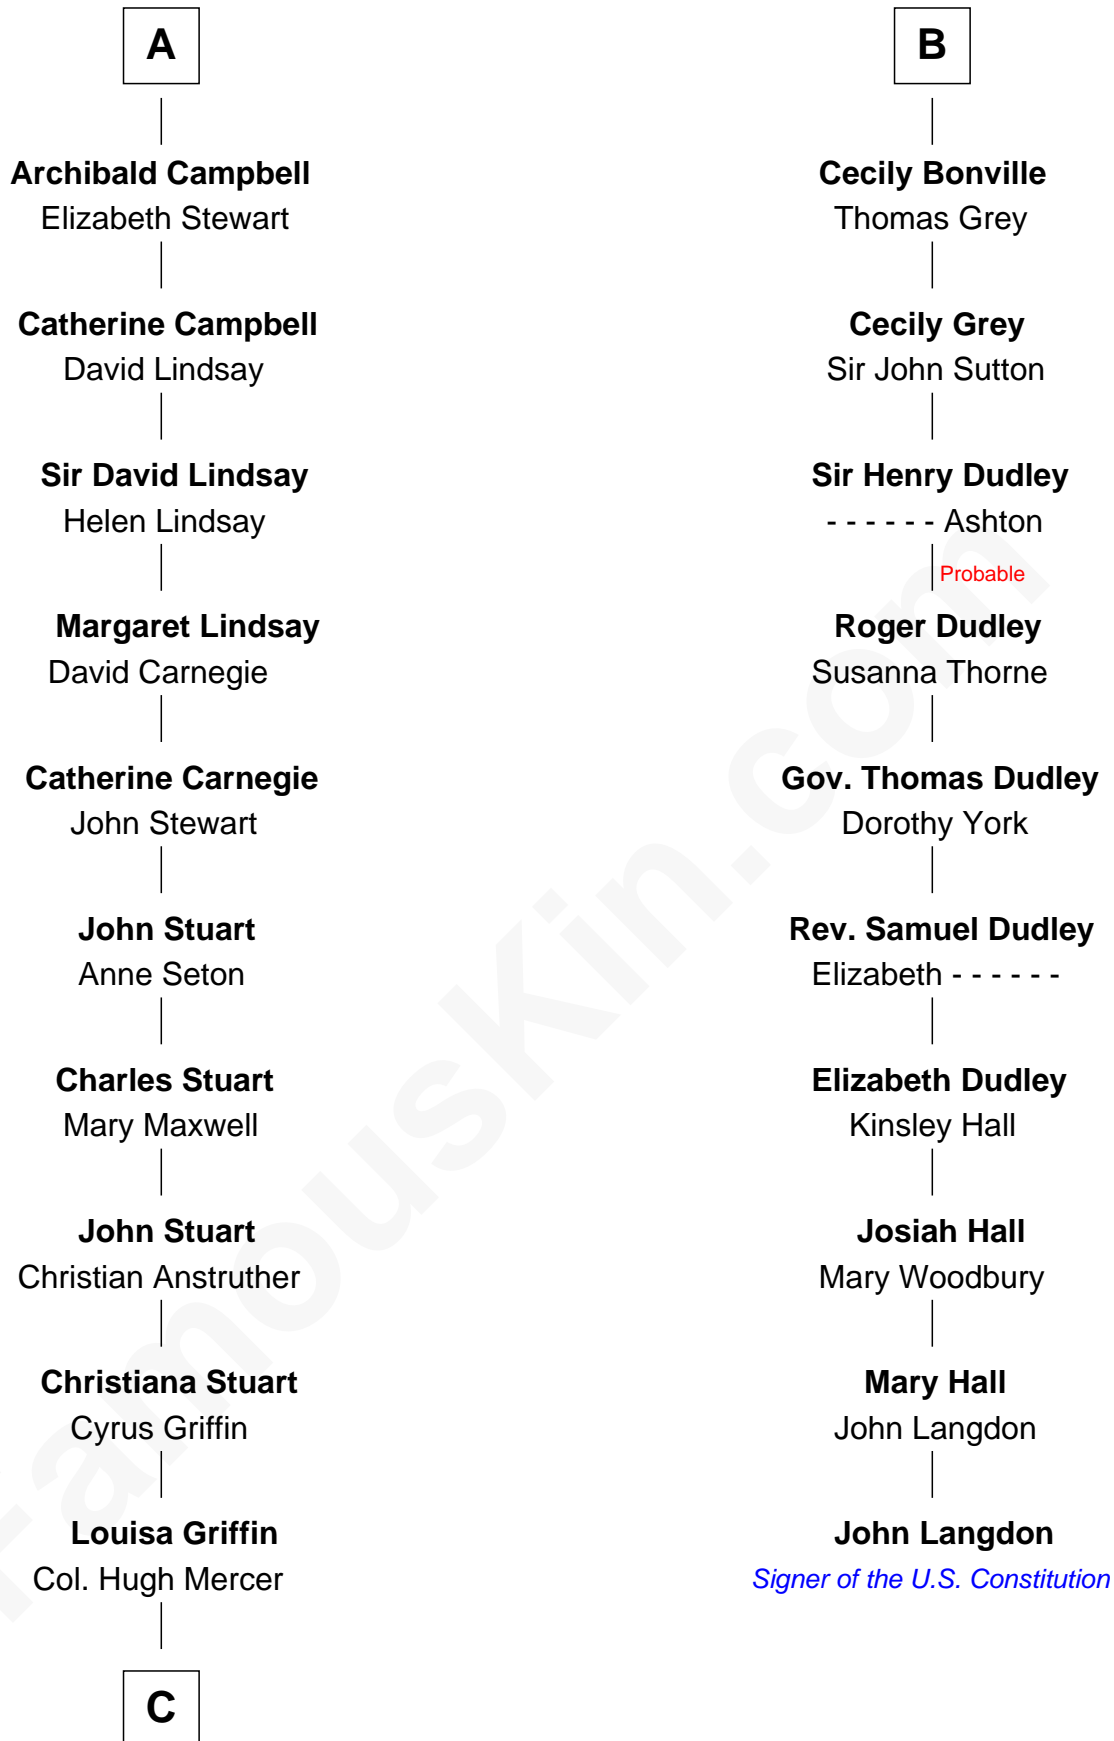

FamousKin.com

Relationship Chart of

Johnny Mercer

Songwriter and Co-Founder of Capitol Records

16th cousin 4 times removed of

John Langdon

Signer of the U.S. Constitution

C