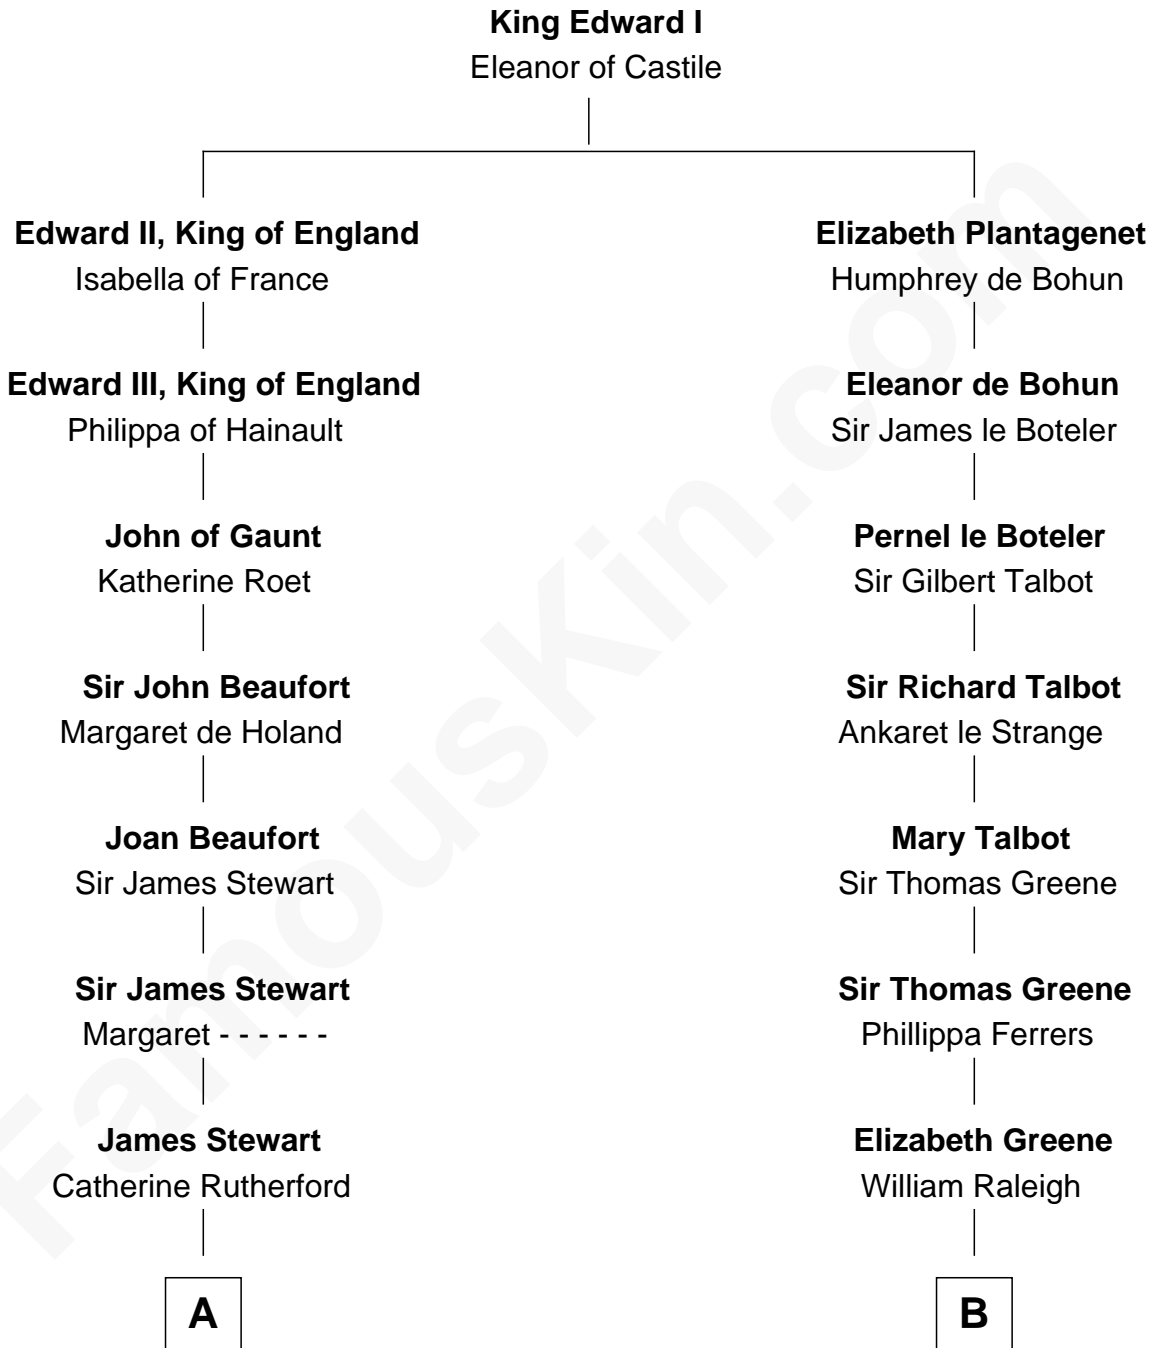

FamousKin.com Relationship Chart of

Johnny Mercer

Songwriter and Co-Founder of Capitol Records

19th cousin 1 time removed of

Shanghai Pierce

Texas Cattleman

C

George Anderson Mercer

Susanna Stoddard

Isaac Pearce

Jonathan D. Pearce

Hanna Phillips Head

Shanghai Pierce

Texas Cattleman