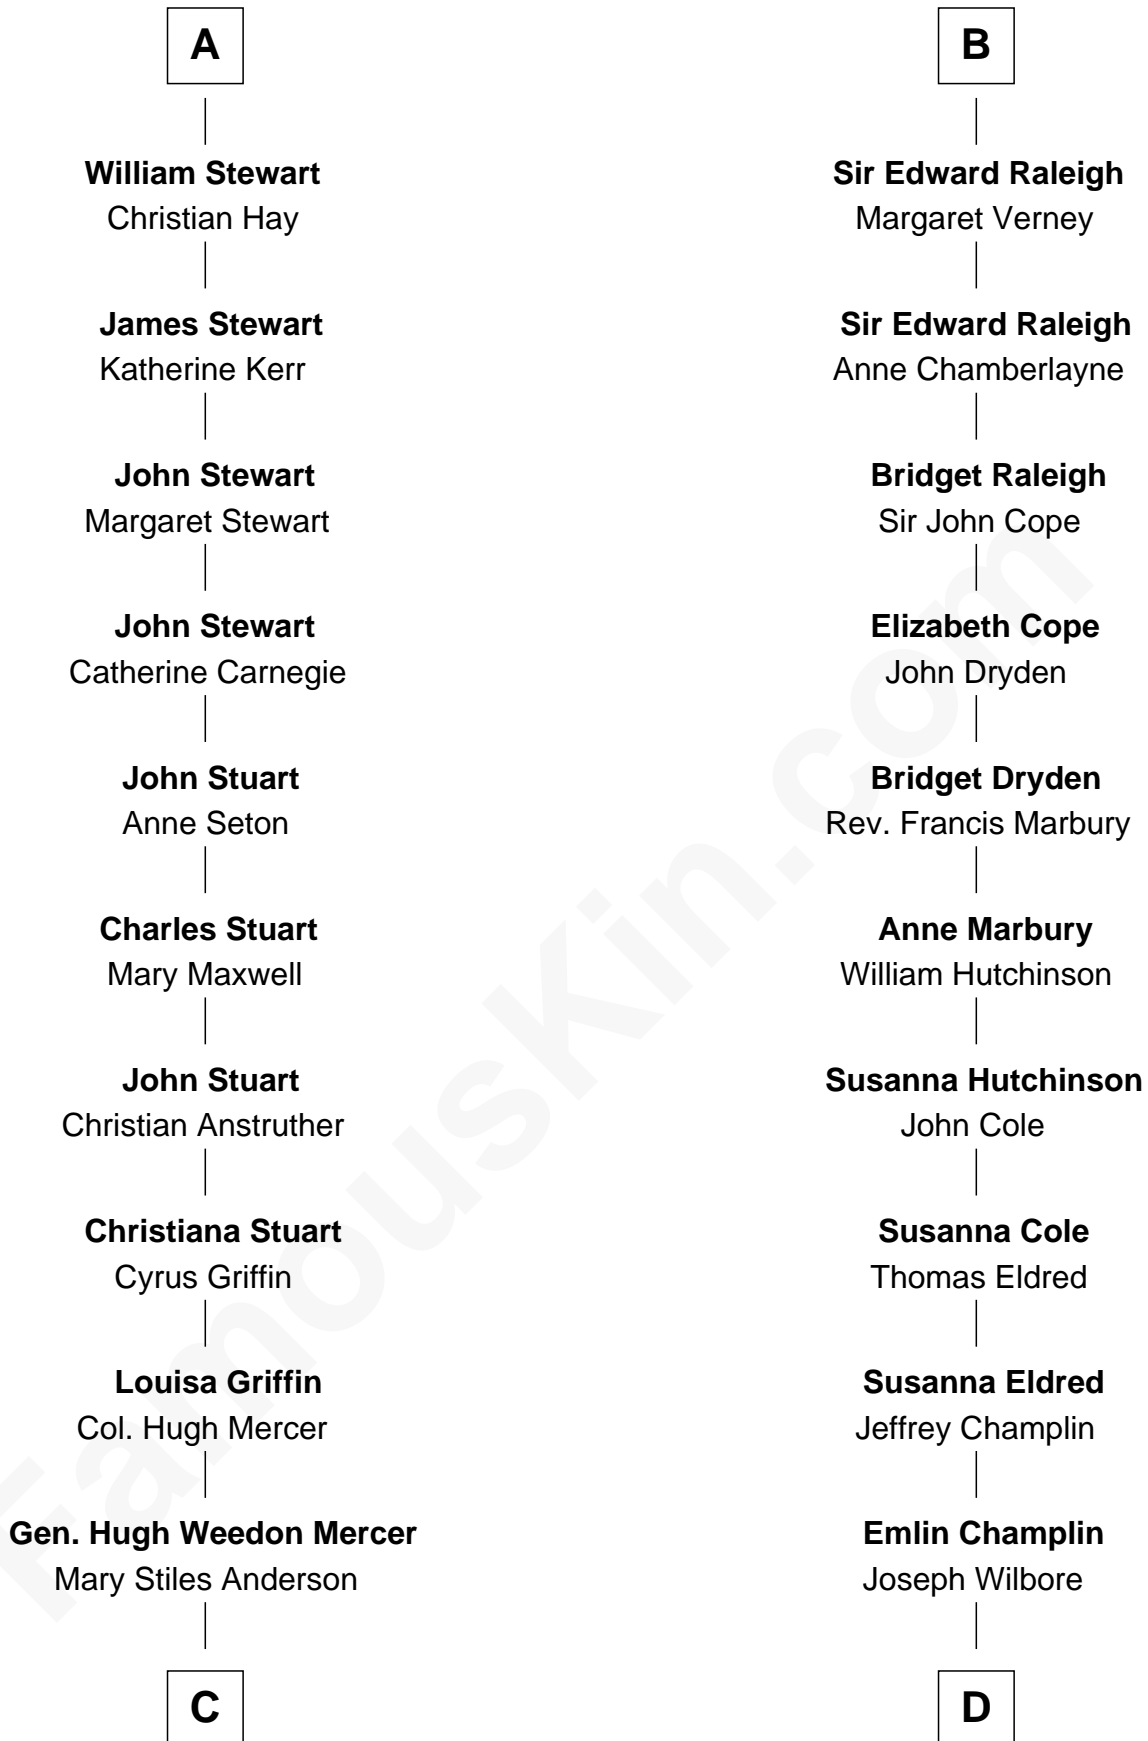

FamousKin.com Relationship Chart of

Johnny Mercer

Songwriter and Co-Founder of Capitol Records

19th cousin 1 time removed of

Shanghai Pierce

Texas Cattleman

C

George Anderson Mercer

Nanny Maury Herndon

George Anderson Mercer

Lillian Elizabeth Ciucevich

Johnny Mercer

Co-Founder of Capitol Records

D

Ambless Wilbore

Nathaniel Stoddard

Susanna Stoddard

Isaac Pearce

Jonathan D. Pearce

Hanna Phillips Head

Shanghai Pierce

Texas Cattleman