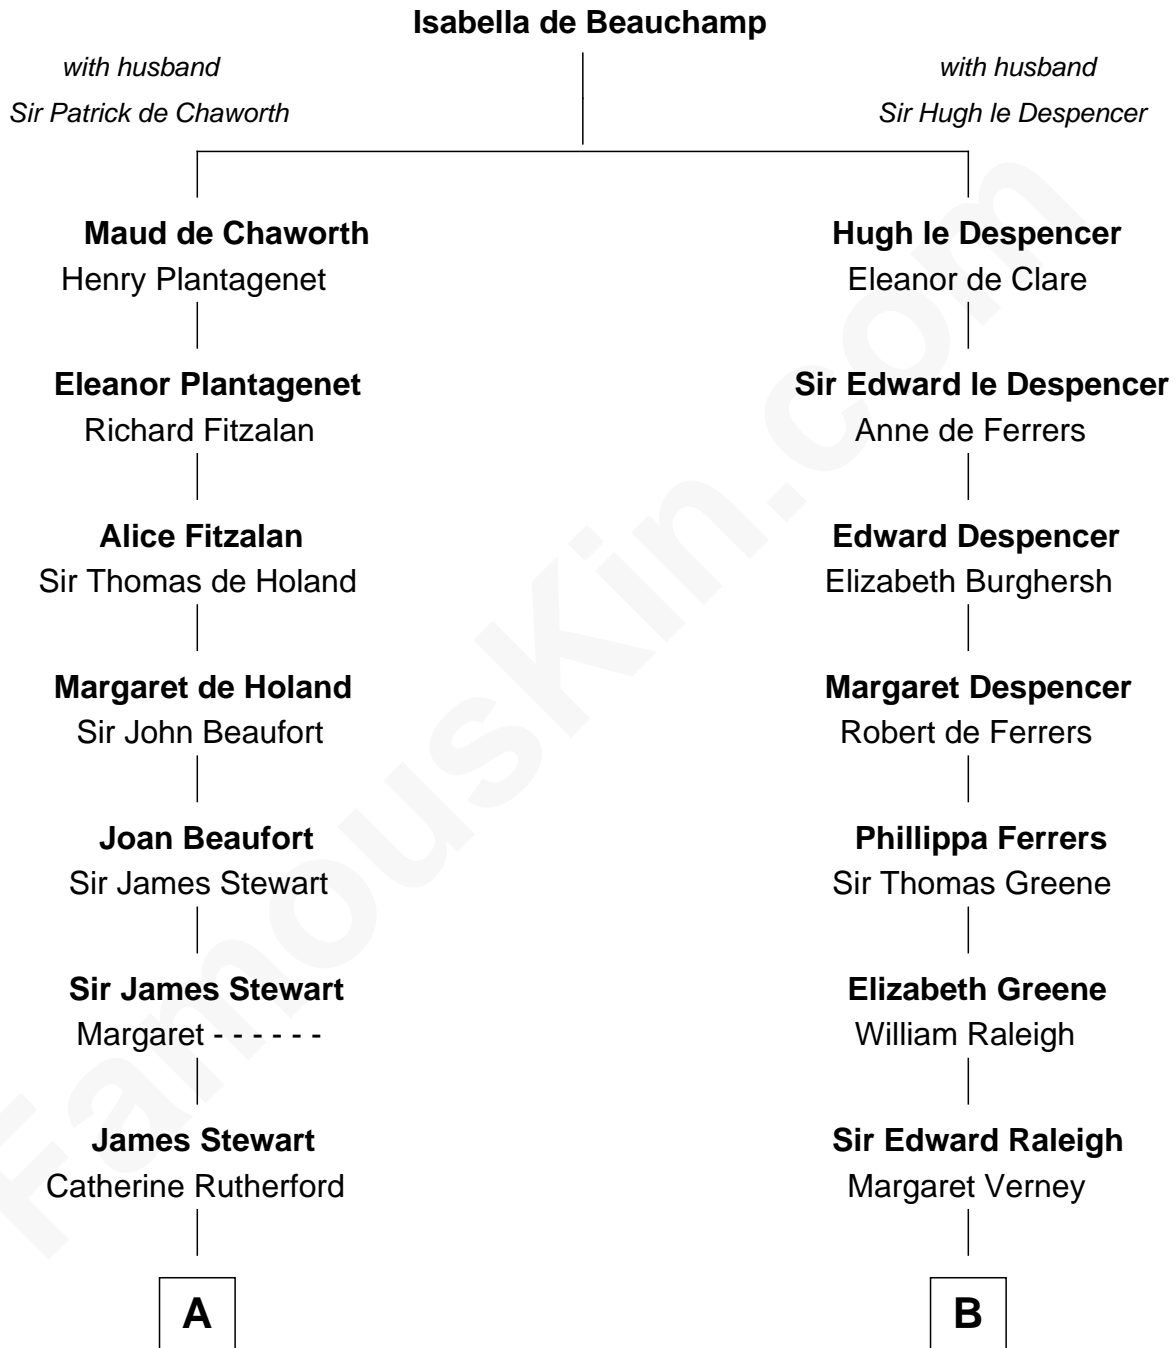

FamousKin.com Relationship Chart of

Johnny Mercer

Songwriter and Co-Founder of Capitol Records

19th cousin of

Shanghai Pierce

Texas Cattleman

C

George Anderson Mercer

Nanny Maury Herndon

George Anderson Mercer

Lillian Elizabeth Ciucevich

Johnny Mercer

Co-Founder of Capitol Records

D

Susanna Stoddard

Isaac Pearce

Jonathan D. Pearce

Hanna Phillips Head

Shanghai Pierce

Texas Cattleman

FamousKin.com