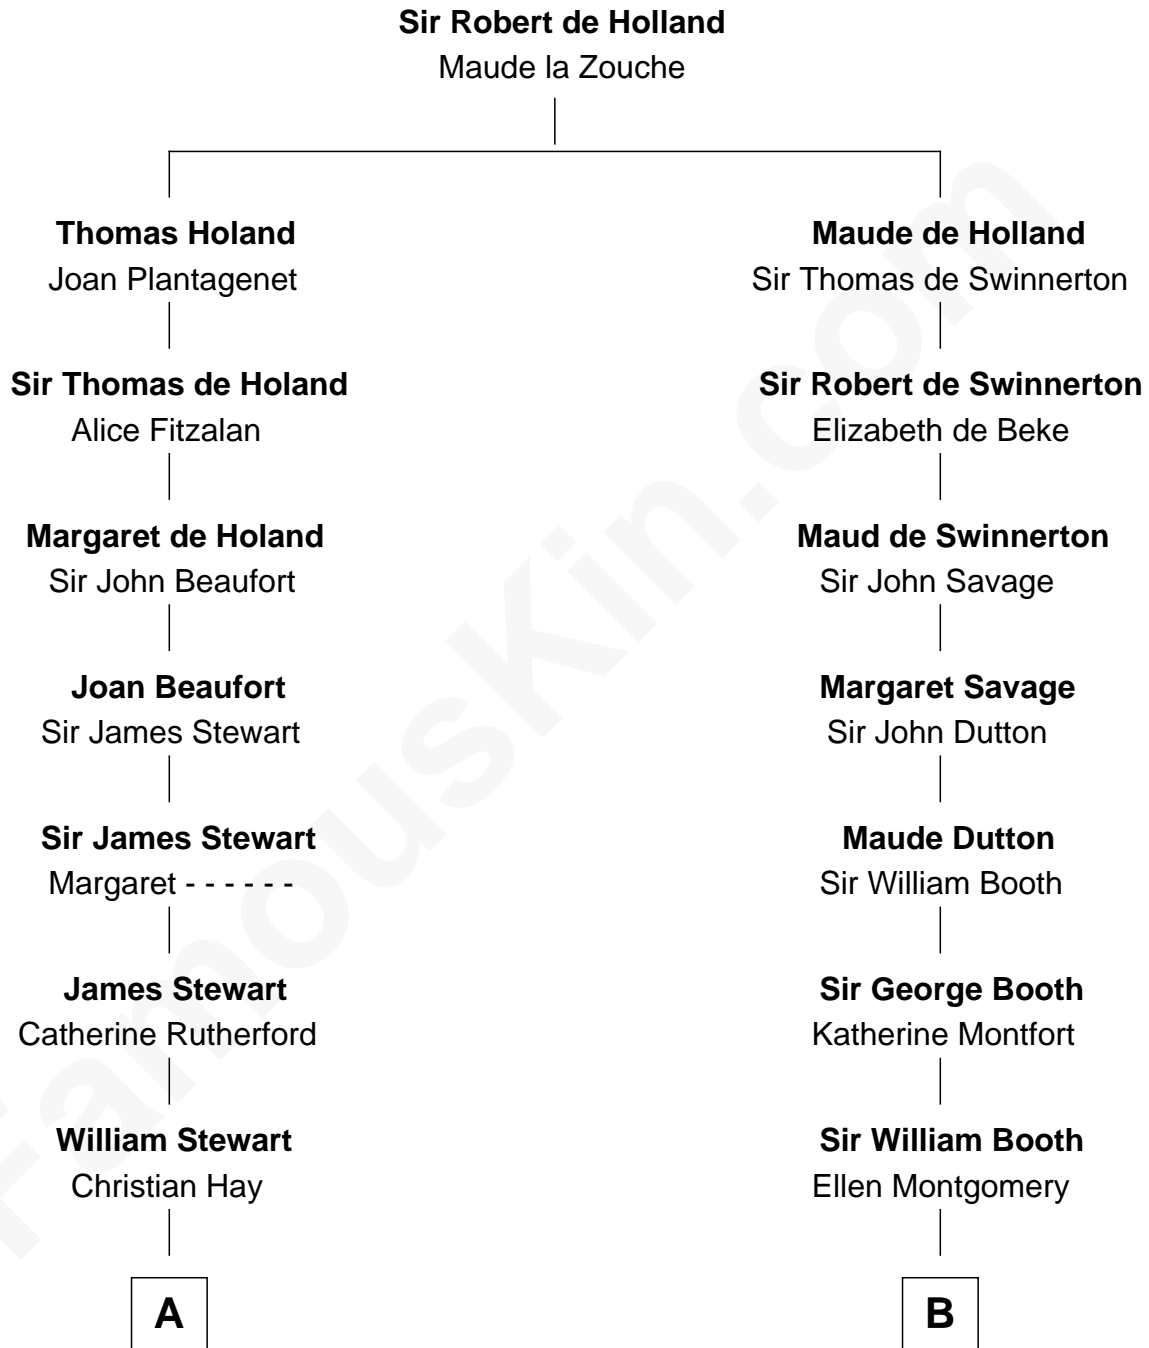

Christian Herter

59th Governor of Massachusetts