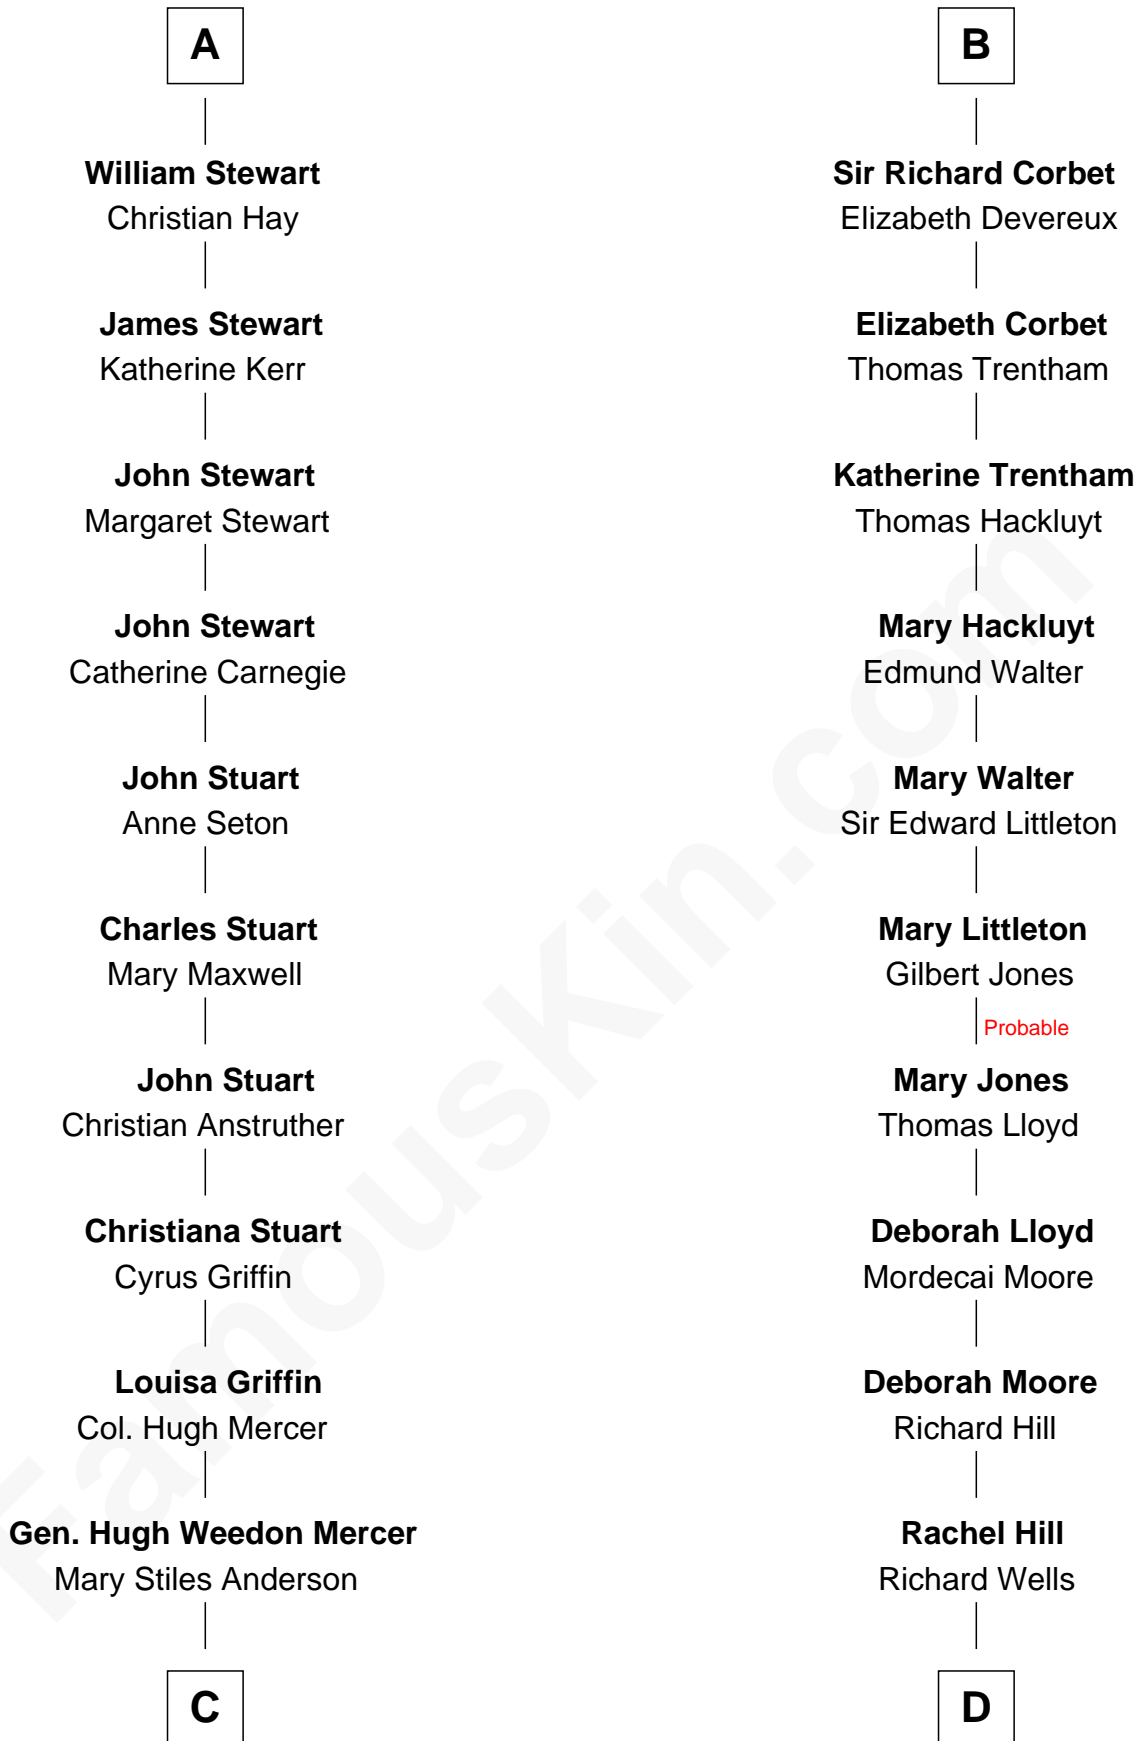

## Relationship Chart of

### Johnny Mercer

*Songwriter and Co-Founder of Capitol Records*

19th cousin 2 times removed of

### Orson Welles

*Radio, Stage, and Movie Actor*

**C**

**George Anderson Mercer**

Nanny Maury Herndon

**George Anderson Mercer**

Lillian Elizabeth Ciucevich

**Johnny Mercer**