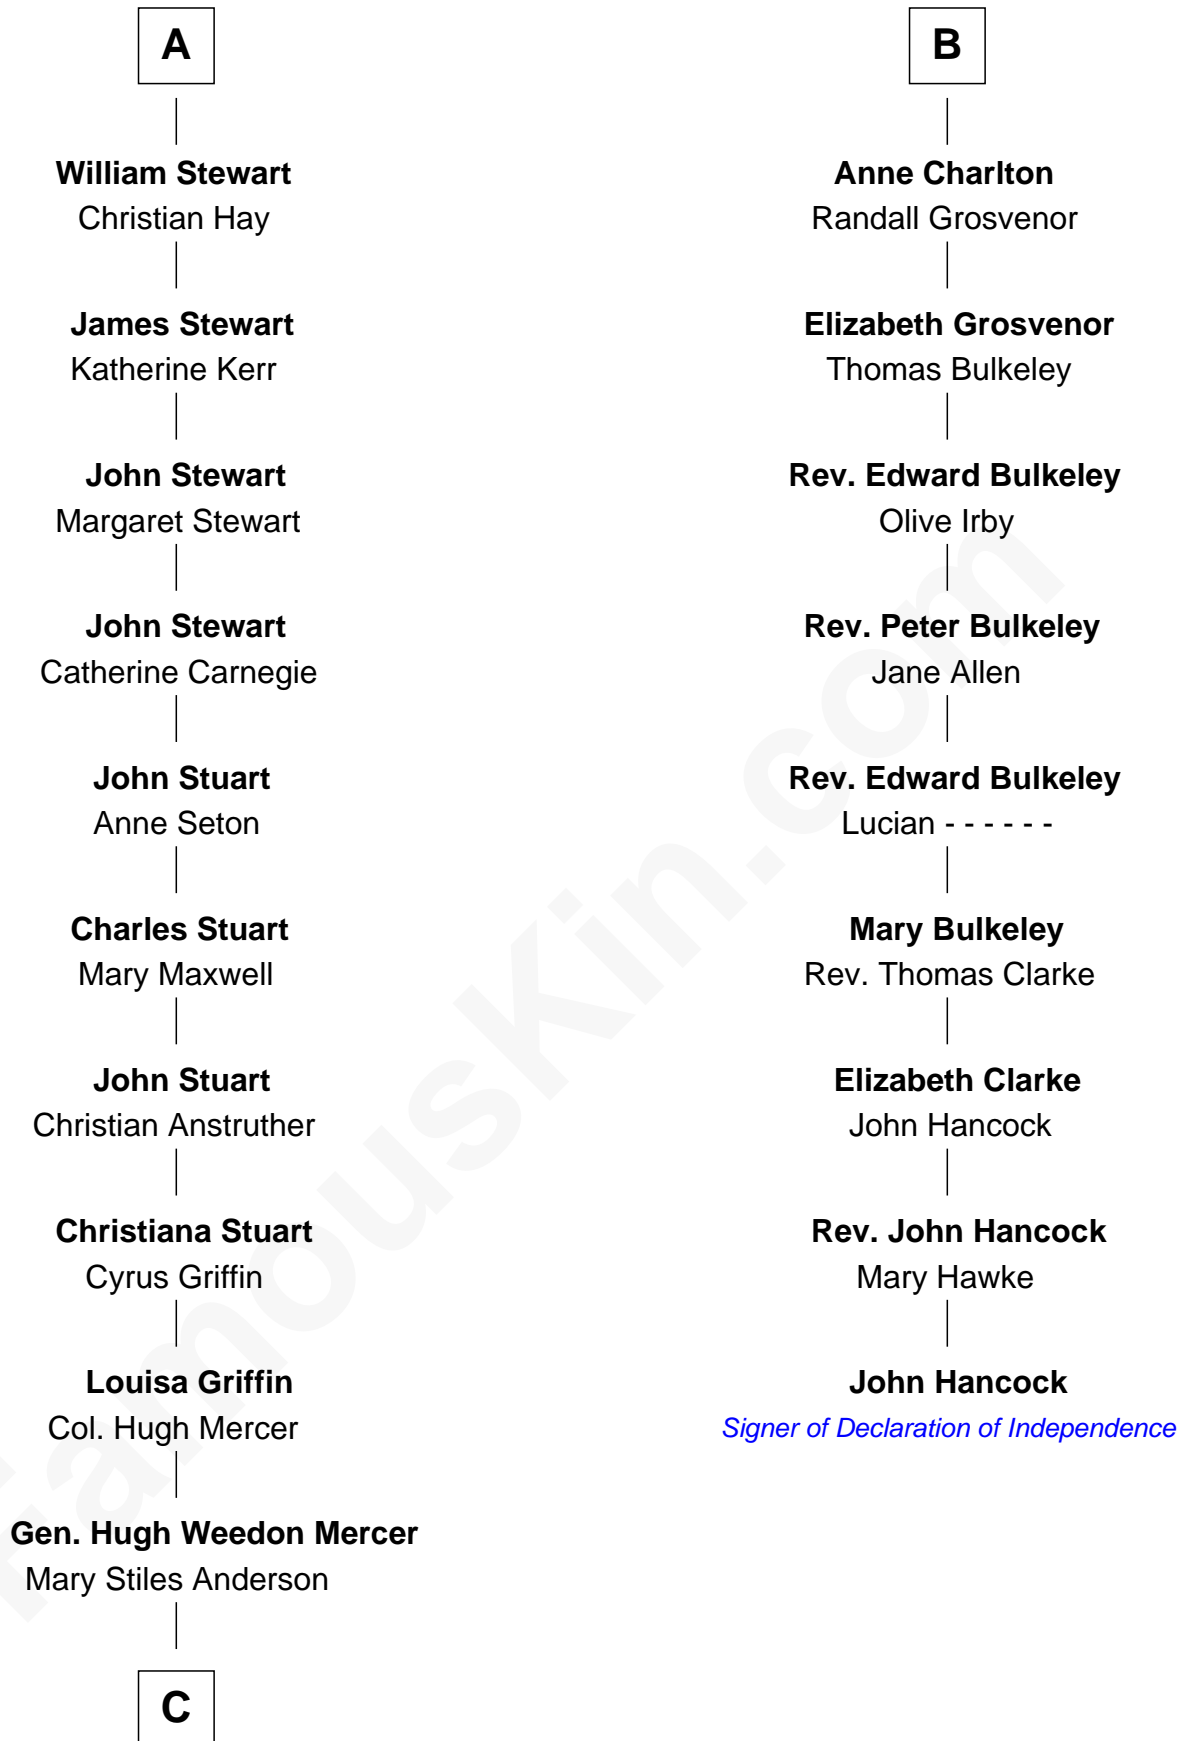

## Relationship Chart of

### Johnny Mercer

*Songwriter and Co-Founder of Capitol Records*

15th cousin 4 times removed of

### John Hancock

*Signer of the Declaration of Independence*

**C**

George Anderson Mercer

Nanny Maury Herndon

George Anderson Mercer

Lillian Elizabeth Ciucevich

Johnny Mercer