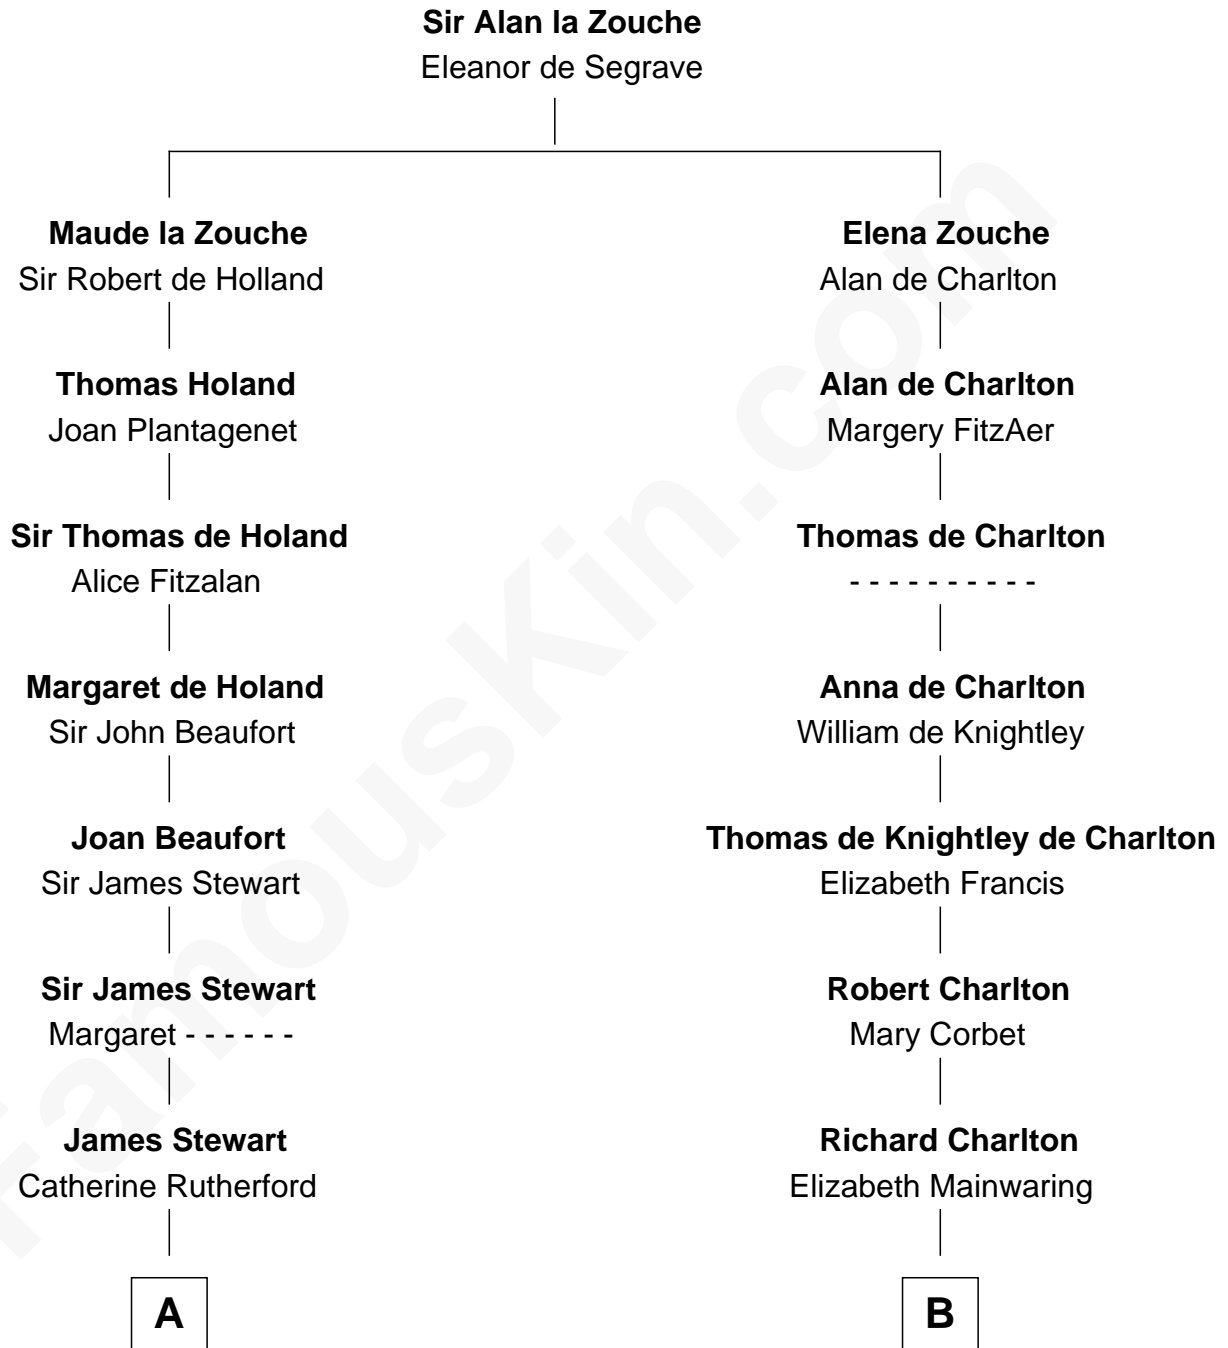

## Relationship Chart of

### Johnny Mercer

*Songwriter and Co-Founder of Capitol Records*

15th cousin 4 times removed of

### John Hancock

*Signer of the Declaration of Independence*

**C**

George Anderson Mercer

Nanny Maury Herndon

George Anderson Mercer

Lillian Elizabeth Ciucevich

Johnny Mercer