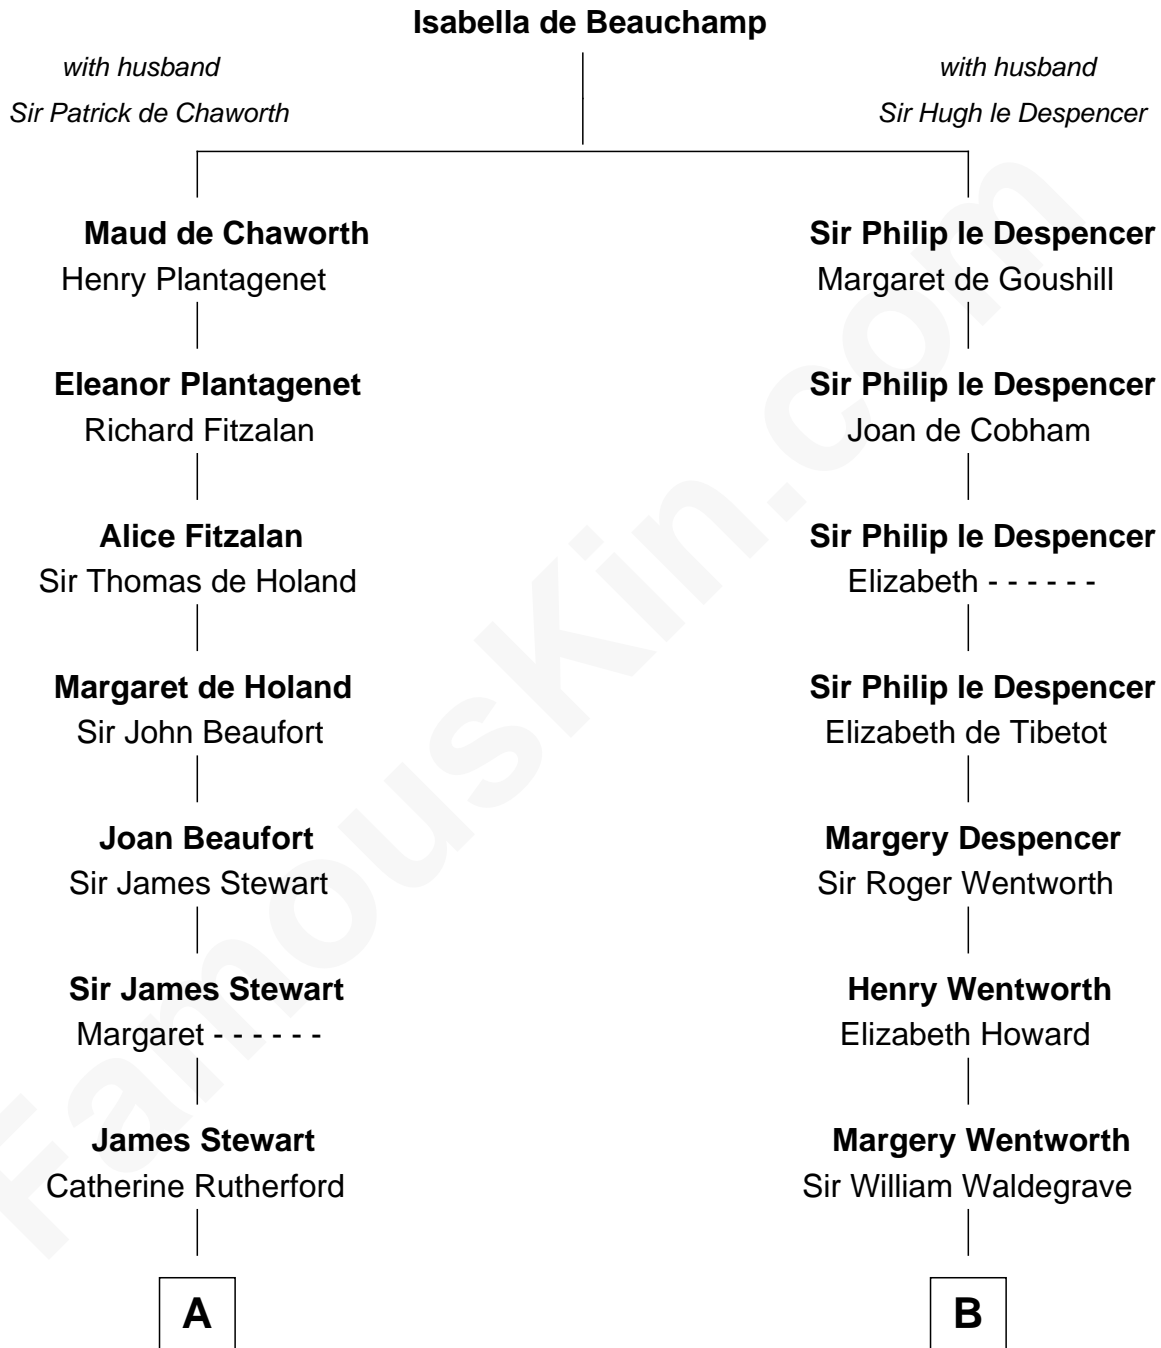

FamousKin.com Relationship Chart of

Johnny Mercer

Songwriter and Co-Founder of Capitol Records

19th cousin 2 times removed of

Jake Gyllenhaal

Movie Actor

C

George Anderson Mercer
Nanny Maury Herndon

George Anderson Mercer
Lillian Elizabeth Ciucevich

Johnny Mercer
Co-Founder of Capitol Records

D

Anders Leonard Gyllenhaal
Selma Amanda Nelson

Leonard Ephraim Gyllenhaal
Philo Pendleton

Hugh Anders Gyllenhaal
Virginia Lowrie Childs