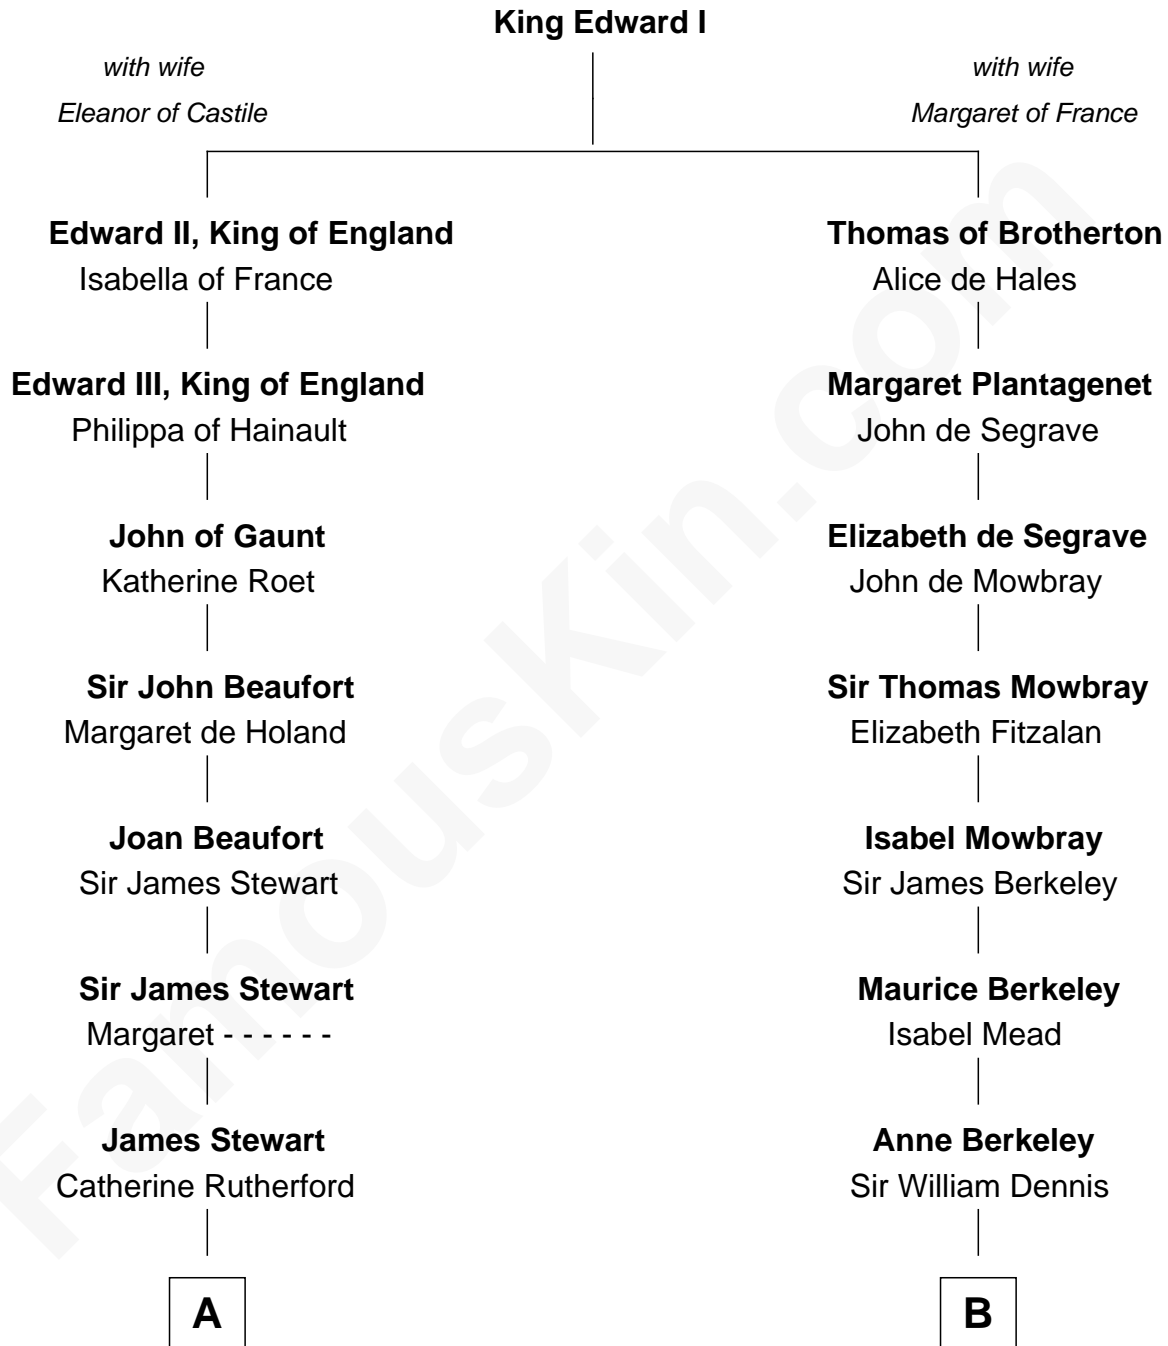

FamousKin.com Relationship Chart of

Johnny Mercer

Songwriter and Co-Founder of Capitol Records

19th cousin of

Jack London

Author of "The Call of the Wild"

C

George Anderson Mercer
Nanny Maury Herndon