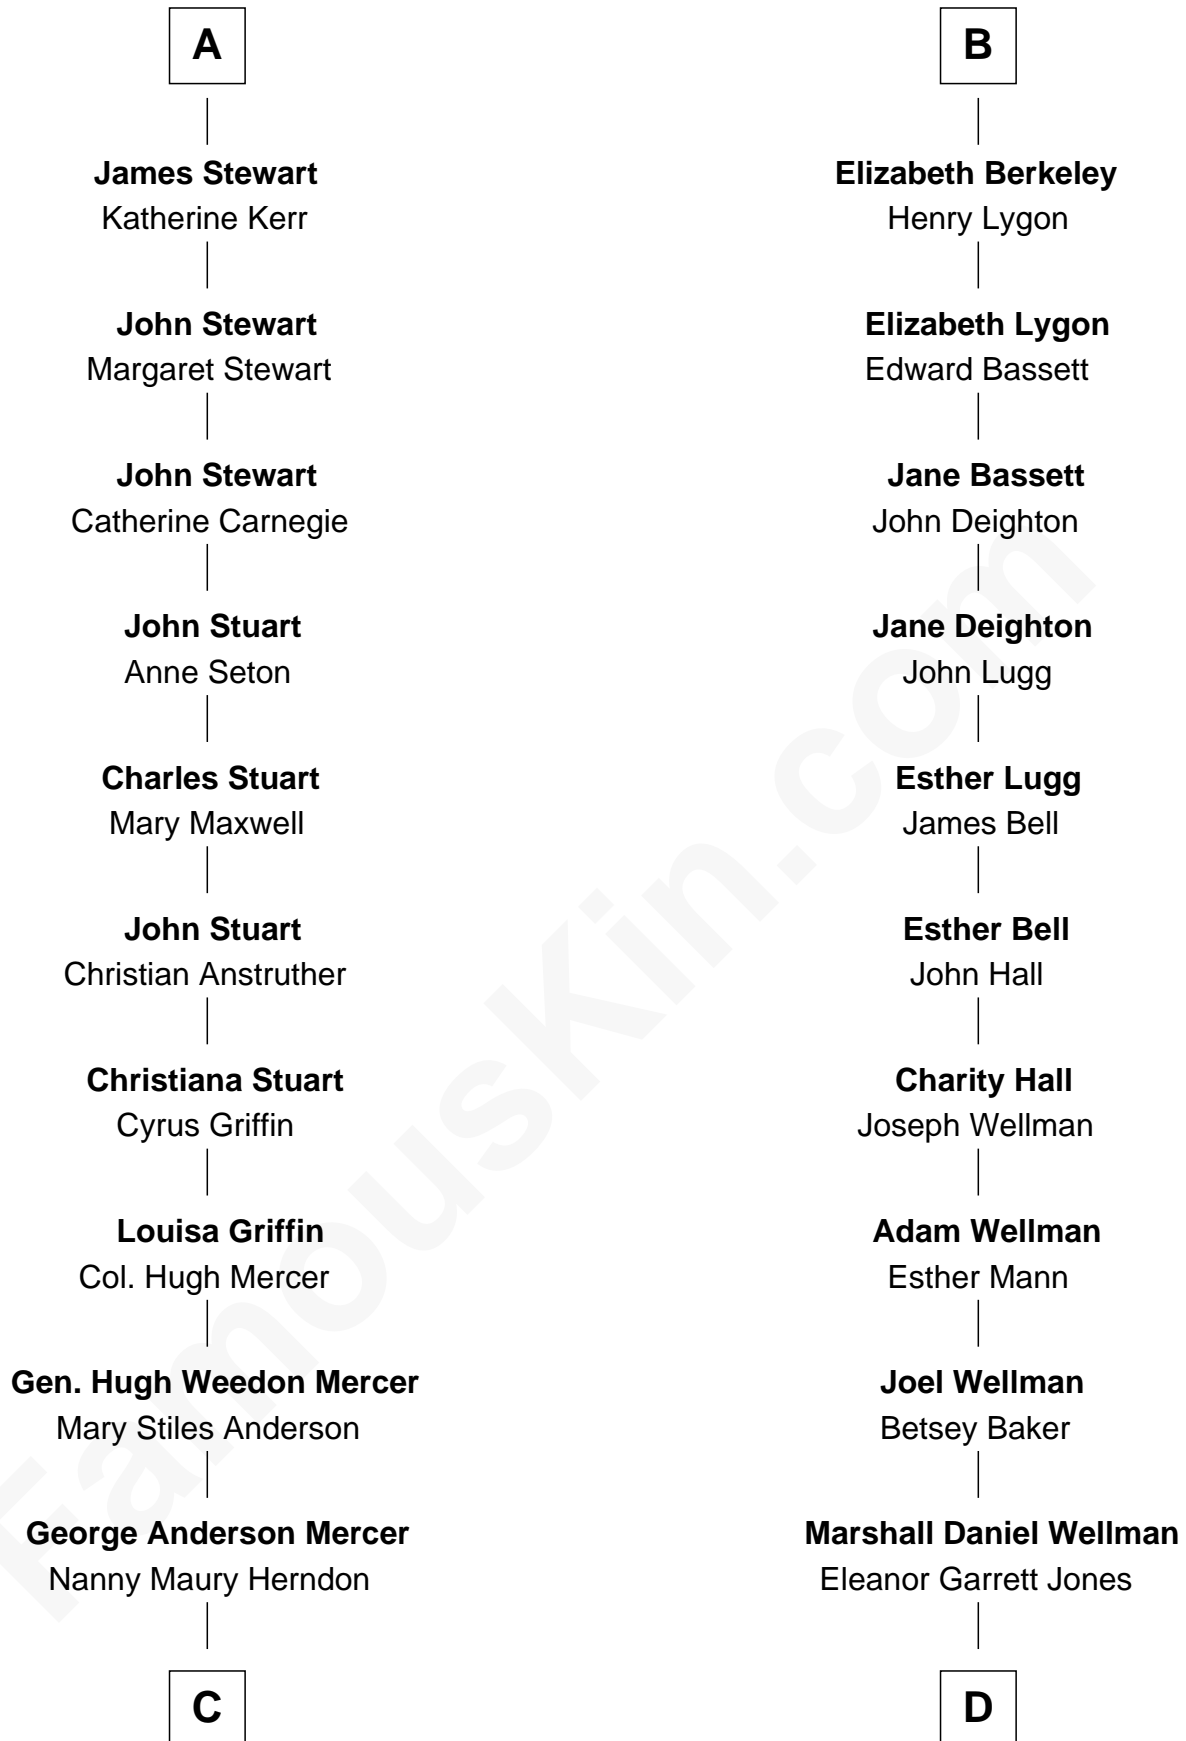

# FamousKin.com Relationship Chart of

**Johnny Mercer**

*Songwriter and Co-Founder of Capitol Records*

18th cousin of

**Jack London**

*Author of "The Call of the Wild"*

**Henry Plantagenet**  
Maud de Chaworth

**Eleanor Plantagenet**  
Richard Fitzalan

**Alice Fitzalan**  
Sir Thomas de Holand

**Margaret de Holand**  
Sir John Beaufort

**Joan Beaufort**  
Sir James Stewart

**Sir James Stewart**  
Margaret - - - - -

**James Stewart**  
Catherine Rutherford

**William Stewart**  
Christian Hay

**A**

**Joan of Lancaster**  
John de Mowbray

**John de Mowbray**  
Elizabeth de Segrave

**Sir Thomas Mowbray**  
Elizabeth Fitzalan

**Isabel Mowbray**  
Sir James Berkeley

**Maurice Berkeley**  
Isabel Mead

**Anne Berkeley**  
Sir William Dennis

**Isabel Dennis**  
Sir John Berkeley

**B**

**C**

**George Anderson Mercer**  
Lillian Elizabeth Ciucevich