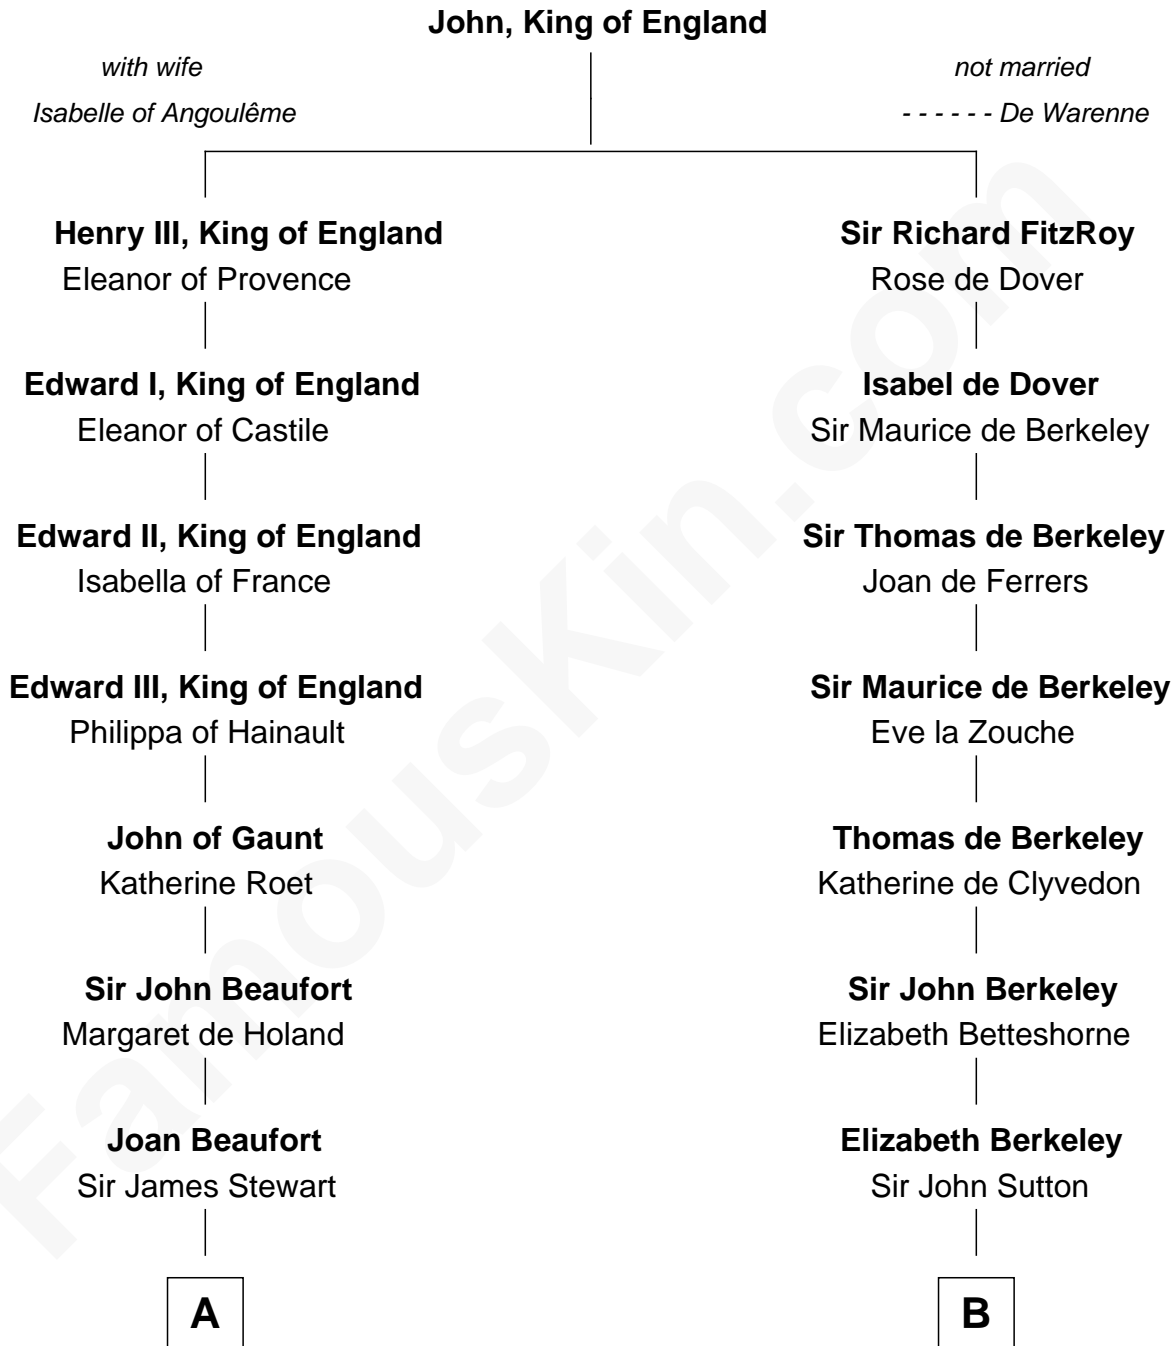

FamousKin.com Relationship Chart of

Johnny Mercer

Songwriter and Co-Founder of Capitol Records

21st cousin of

John Kerry

68th U.S. Secretary of State

C

Louisa Griffin
Col. Hugh Mercer

Robert Charles Winthrop
Elizabeth Mason

Margaret Tyndal Winthrop
James Grant Forbes

Rosemary Isabel Forbes
Richard John Kerry

John Kerry
68th U.S. Secretary of State