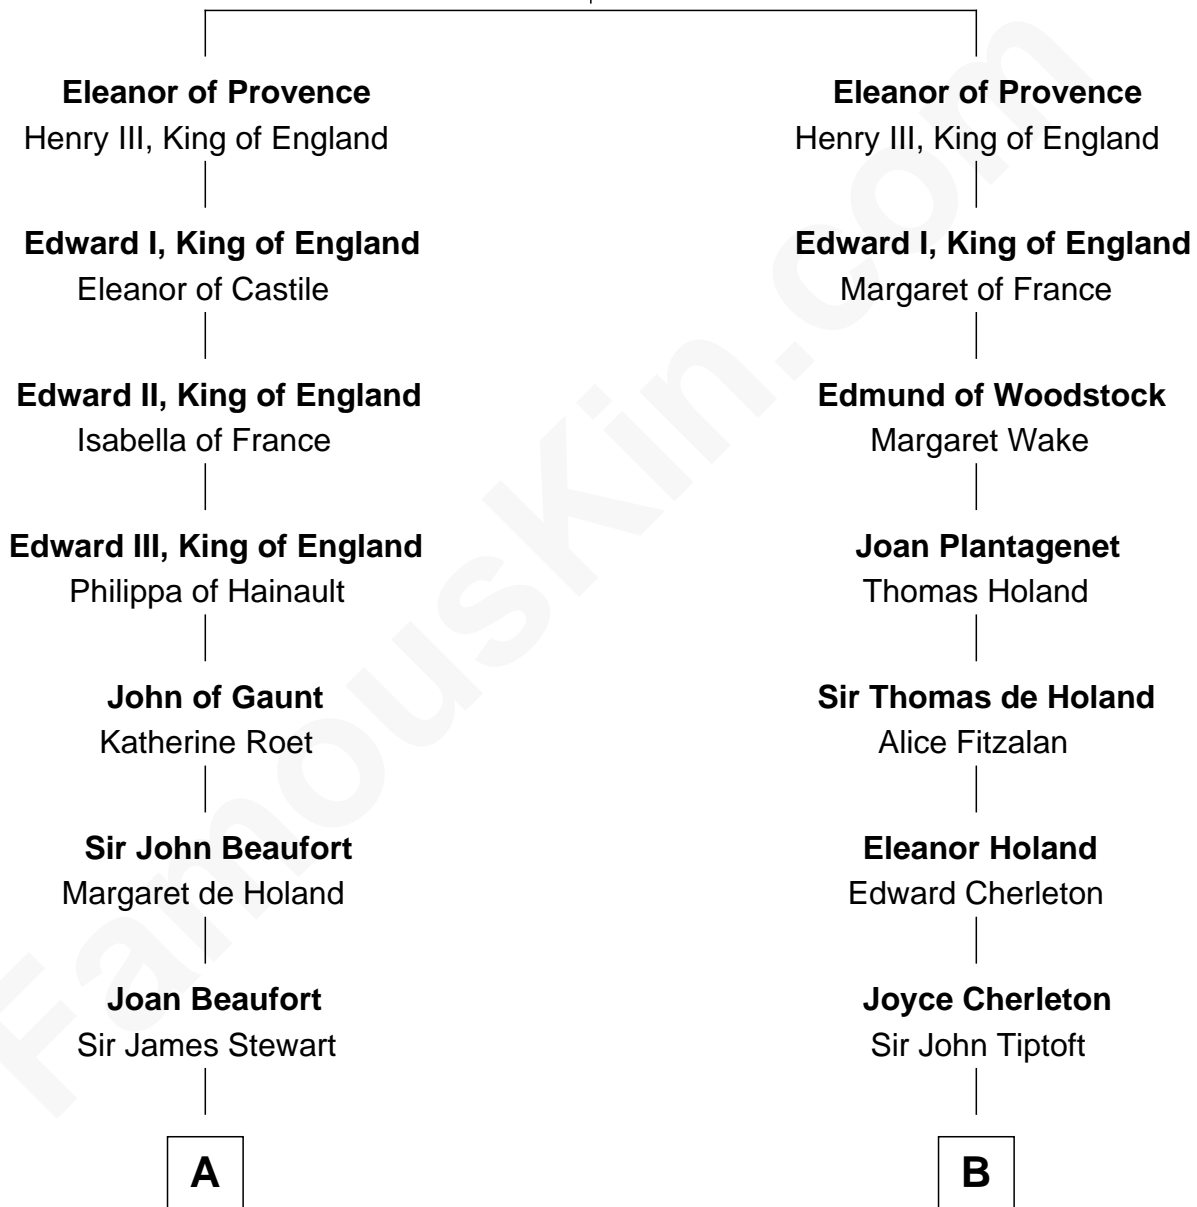

FamousKin.com Relationship Chart of

Johnny Mercer

Songwriter and Co-Founder of Capitol Records

21st cousin of

John Kerry

68th U.S. Secretary of State

Ramon Berenguer IV of Provence

Beatrice of Savoy