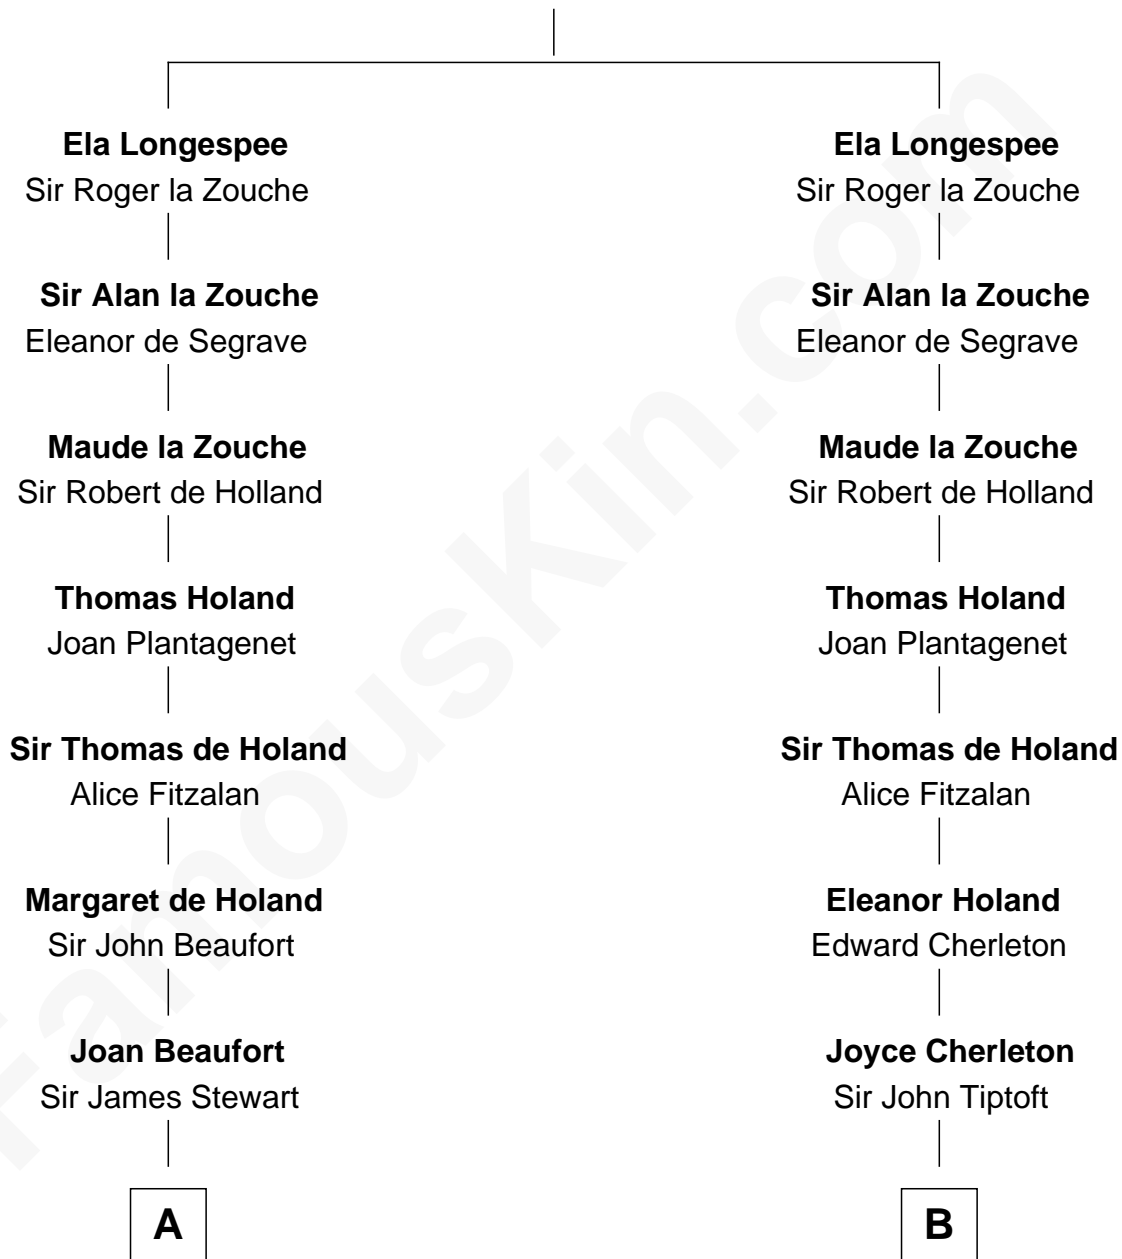

FamousKin.com Relationship Chart of

Johnny Mercer

Songwriter and Co-Founder of Capitol Records

21st cousin of

John Kerry

68th U.S. Secretary of State

Stephen Longespee
Emmeline de Ridelisford

C

Louisa Griffin
Col. Hugh Mercer

Gen. Hugh Weedon Mercer
Mary Stiles Anderson

George Anderson Mercer
Nanny Maury Herndon

George Anderson Mercer
Lillian Elizabeth Ciucevich

Johnny Mercer
Co-Founder of Capitol Records