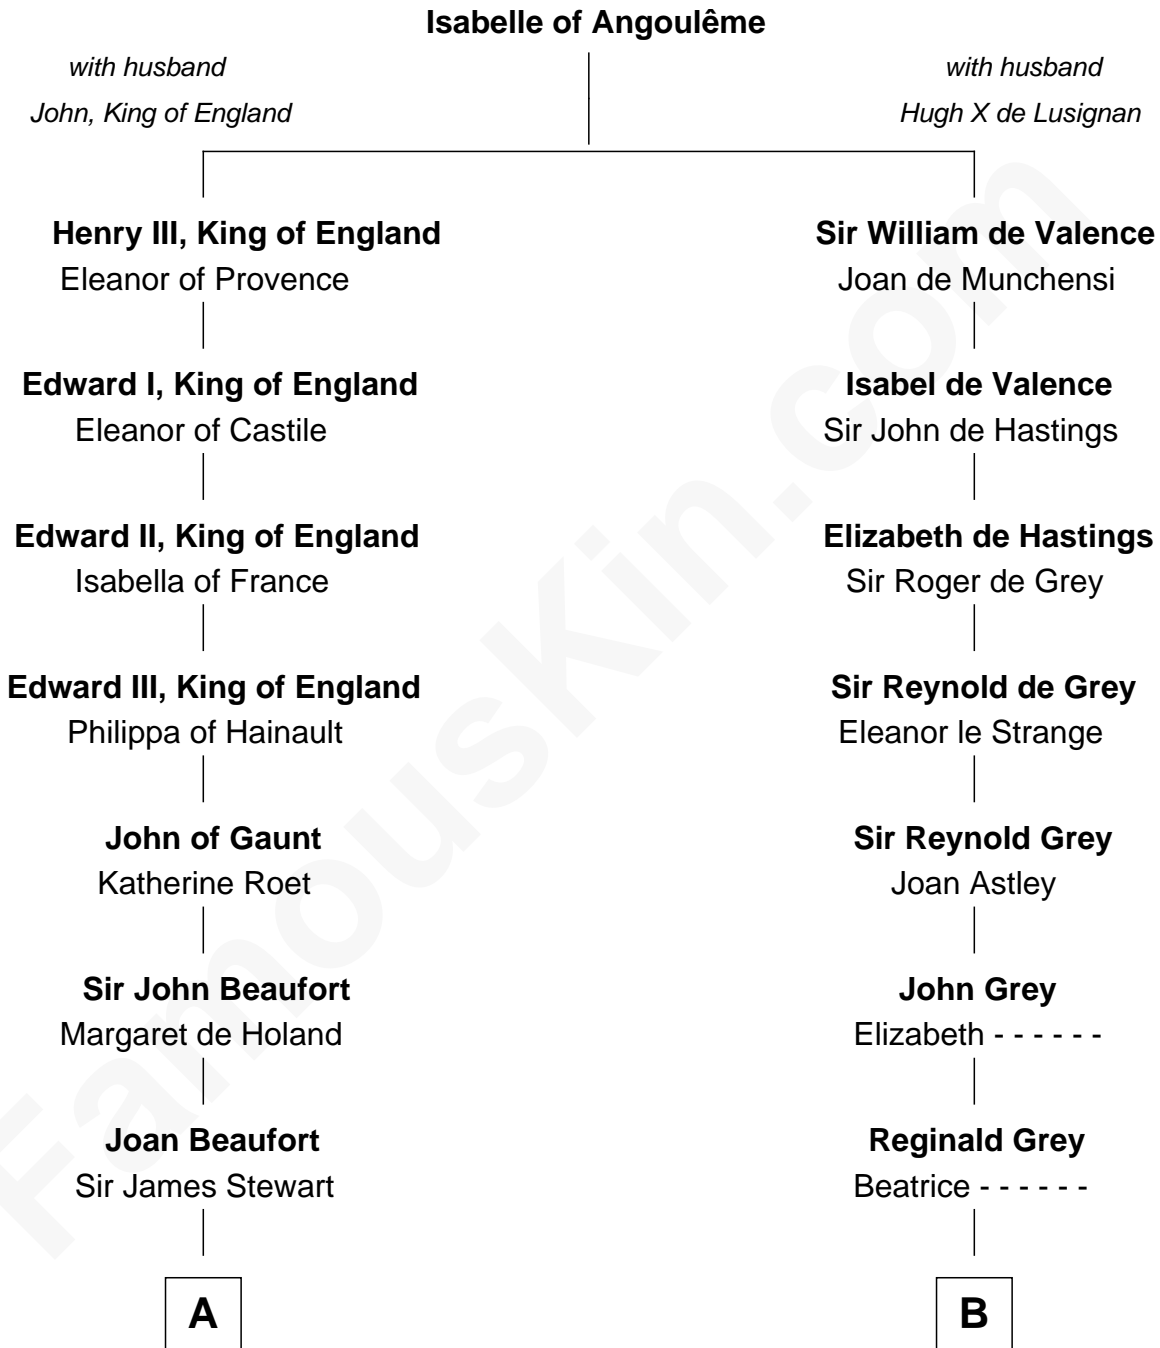

FamousKin.com

Relationship Chart of

Johnny Mercer

Songwriter and Co-Founder of Capitol Records

15th cousin 6 times removed of

James Bowdoin

2nd Governor of Massachusetts

C