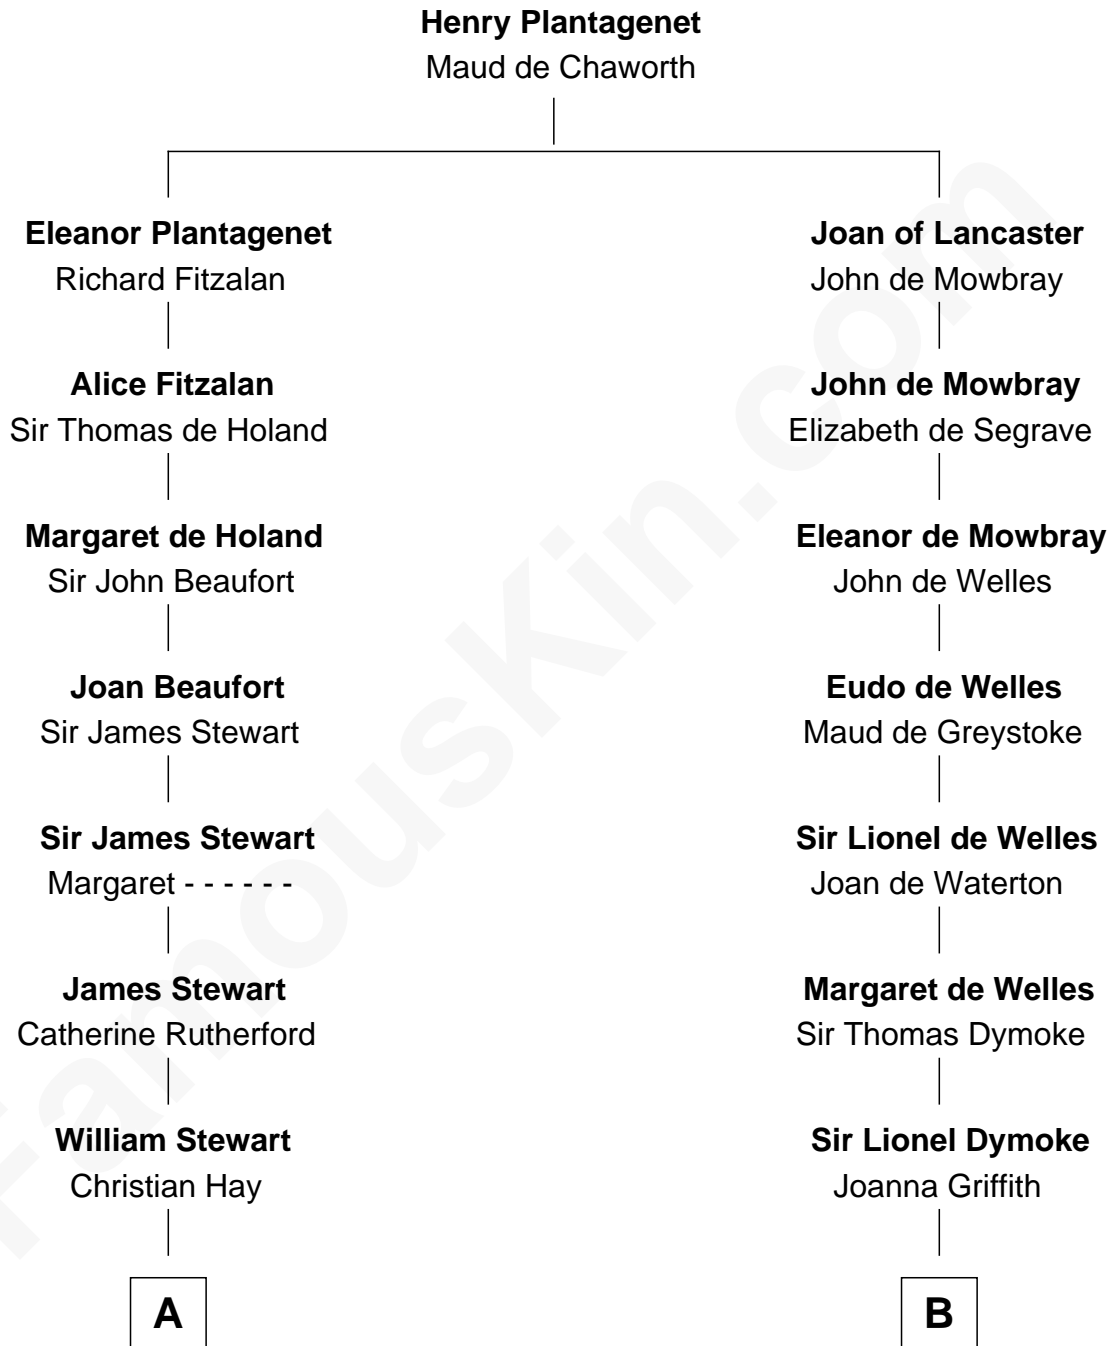

FamousKin.com

Relationship Chart of

Johnny Mercer

Songwriter and Co-Founder of Capitol Records

18th cousin 3 times removed of

Lucille Ball

TV Actress - "I Love Lucy"

C

George Anderson Mercer
Lillian Elizabeth Ciucevich

Johnny Mercer
Co-Founder of Capitol Records

D

Sally Bennet Osborn
Newman Durrell

George Osborn Durrell
Anne Jane Jewell

Nellie Rebecca Durrell
Jasper Clinton Ball