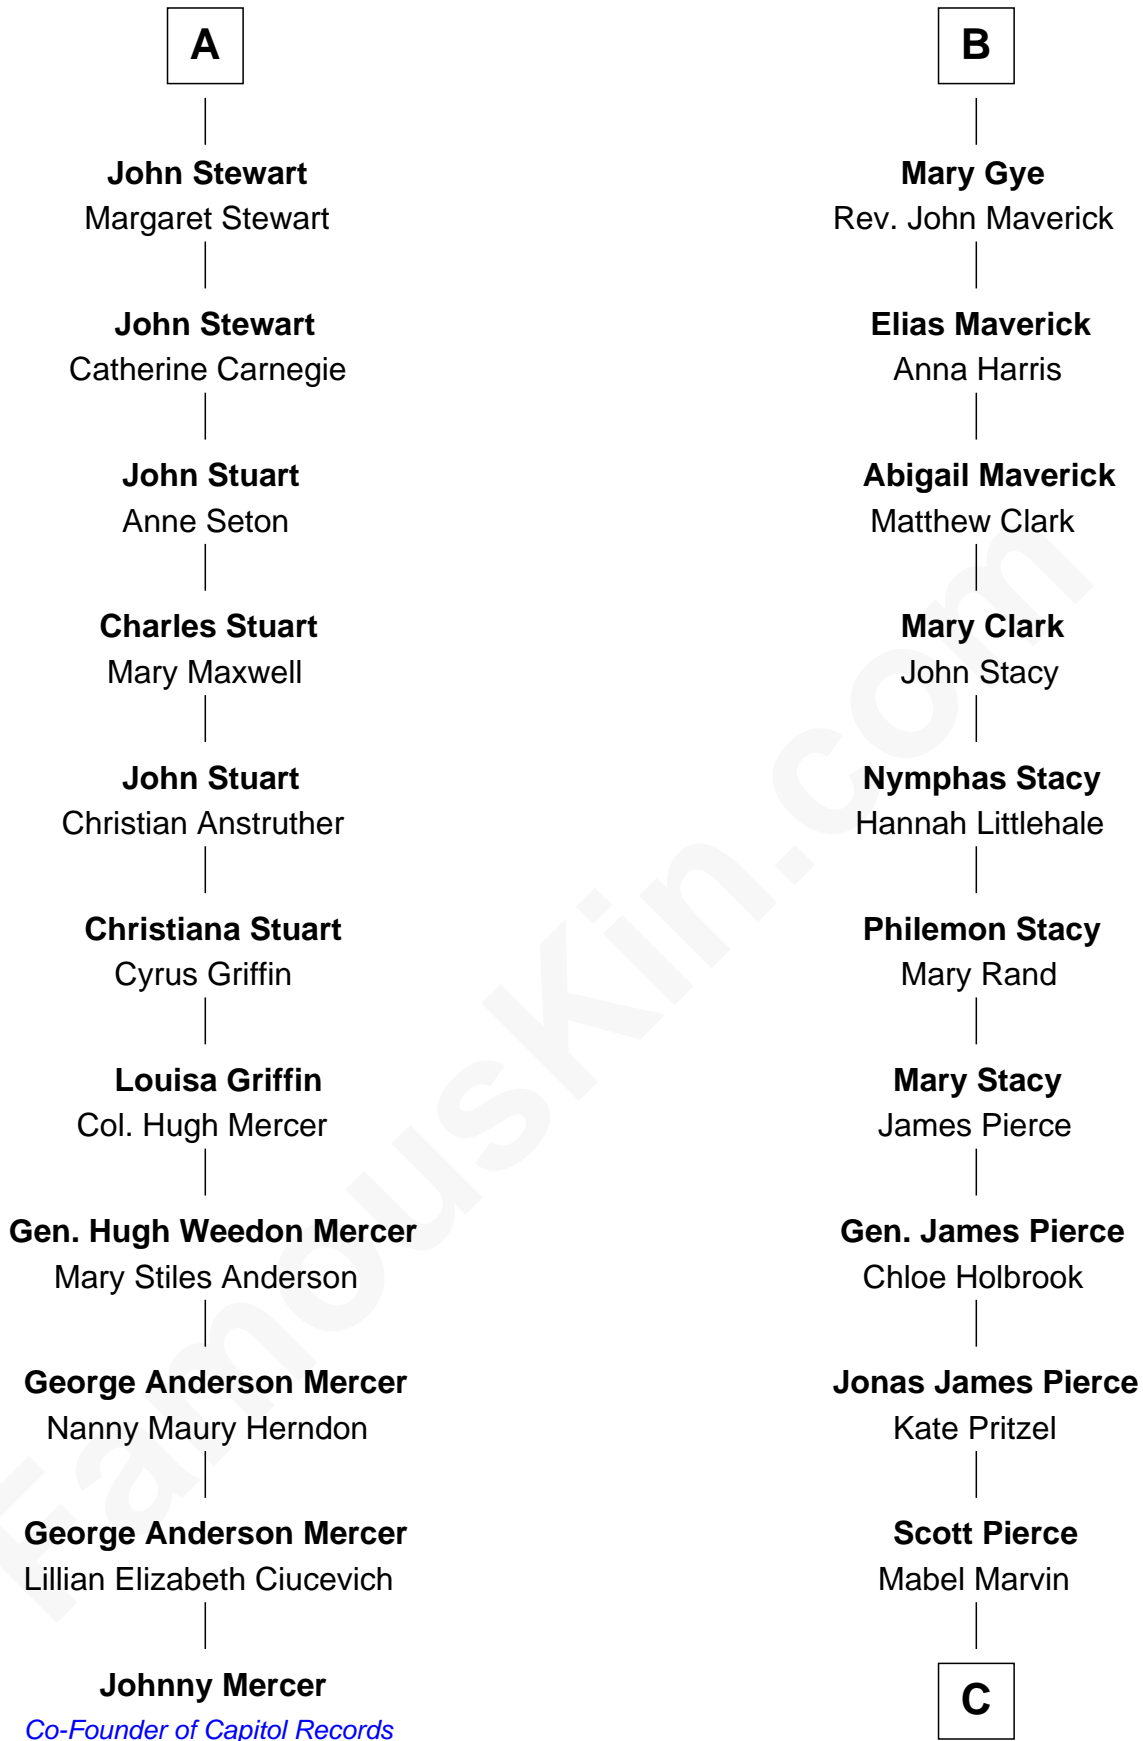

FamousKin.com

Relationship Chart of

Johnny Mercer

Songwriter and Co-Founder of Capitol Records

17th cousin 2 times removed of

Jeb Bush

43rd Governor of Florida

C

Marvin Pierce
Pauline Robinson

Barbara Pierce
George Herbert Walker Bush

Jeb Bush
43rd Governor of Florida

FamousKin.com