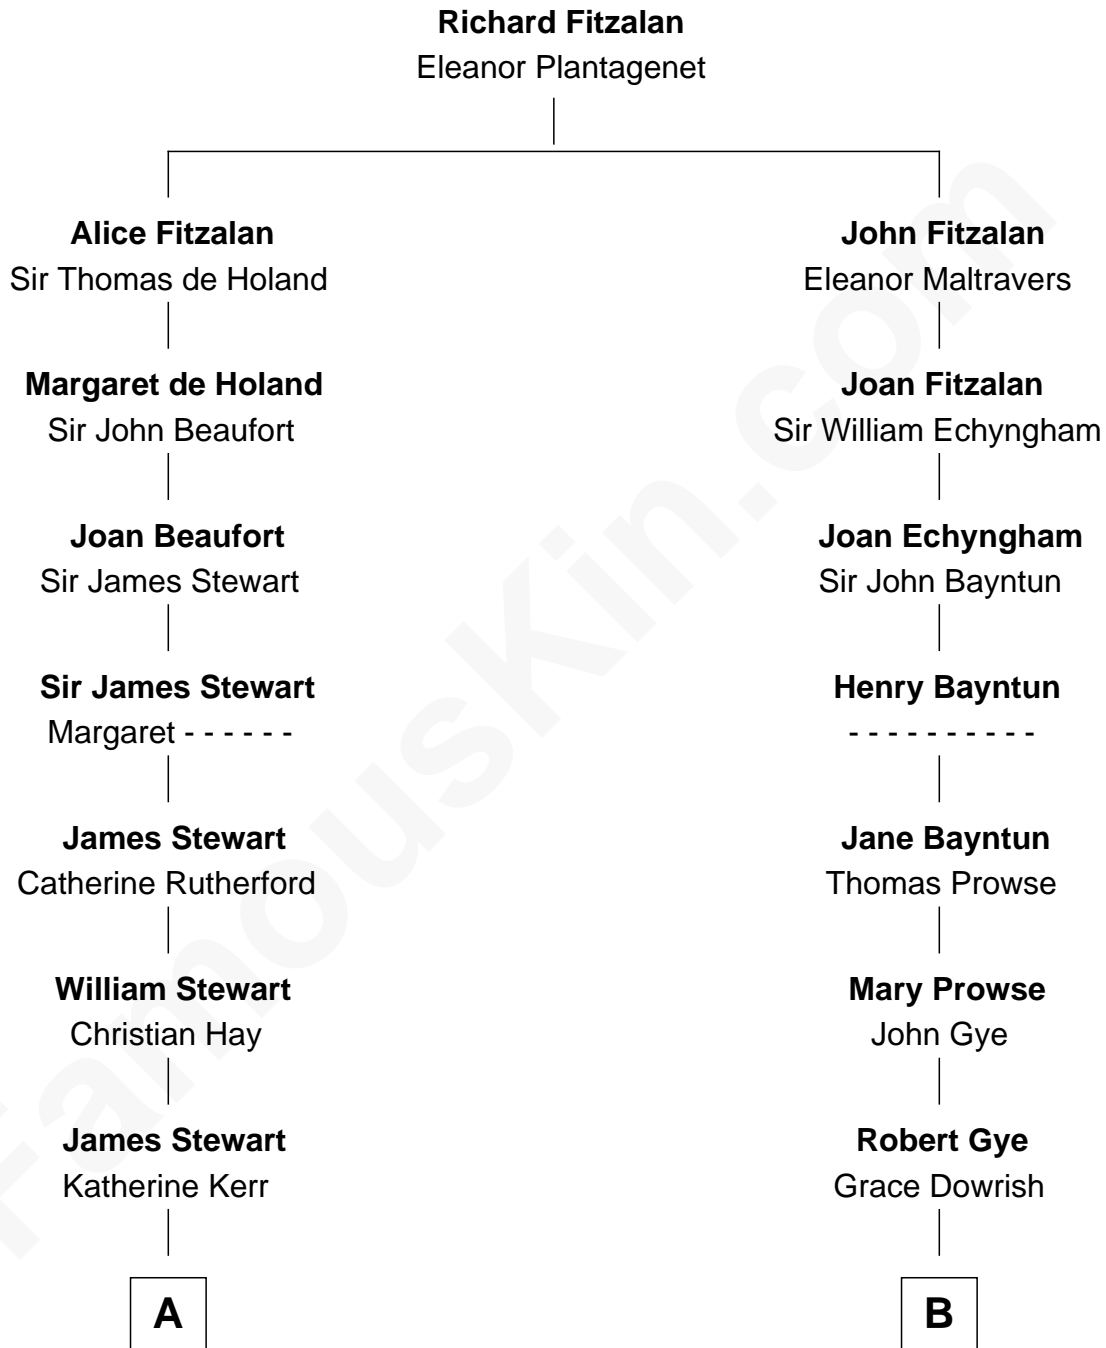

FamousKin.com

Relationship Chart of

Johnny Mercer

Songwriter and Co-Founder of Capitol Records

17th cousin 2 times removed of

Jeb Bush

43rd Governor of Florida

C

Marvin Pierce
Pauline Robinson

Barbara Pierce
George Herbert Walker Bush

Jeb Bush
43rd Governor of Florida

FamousKin.com