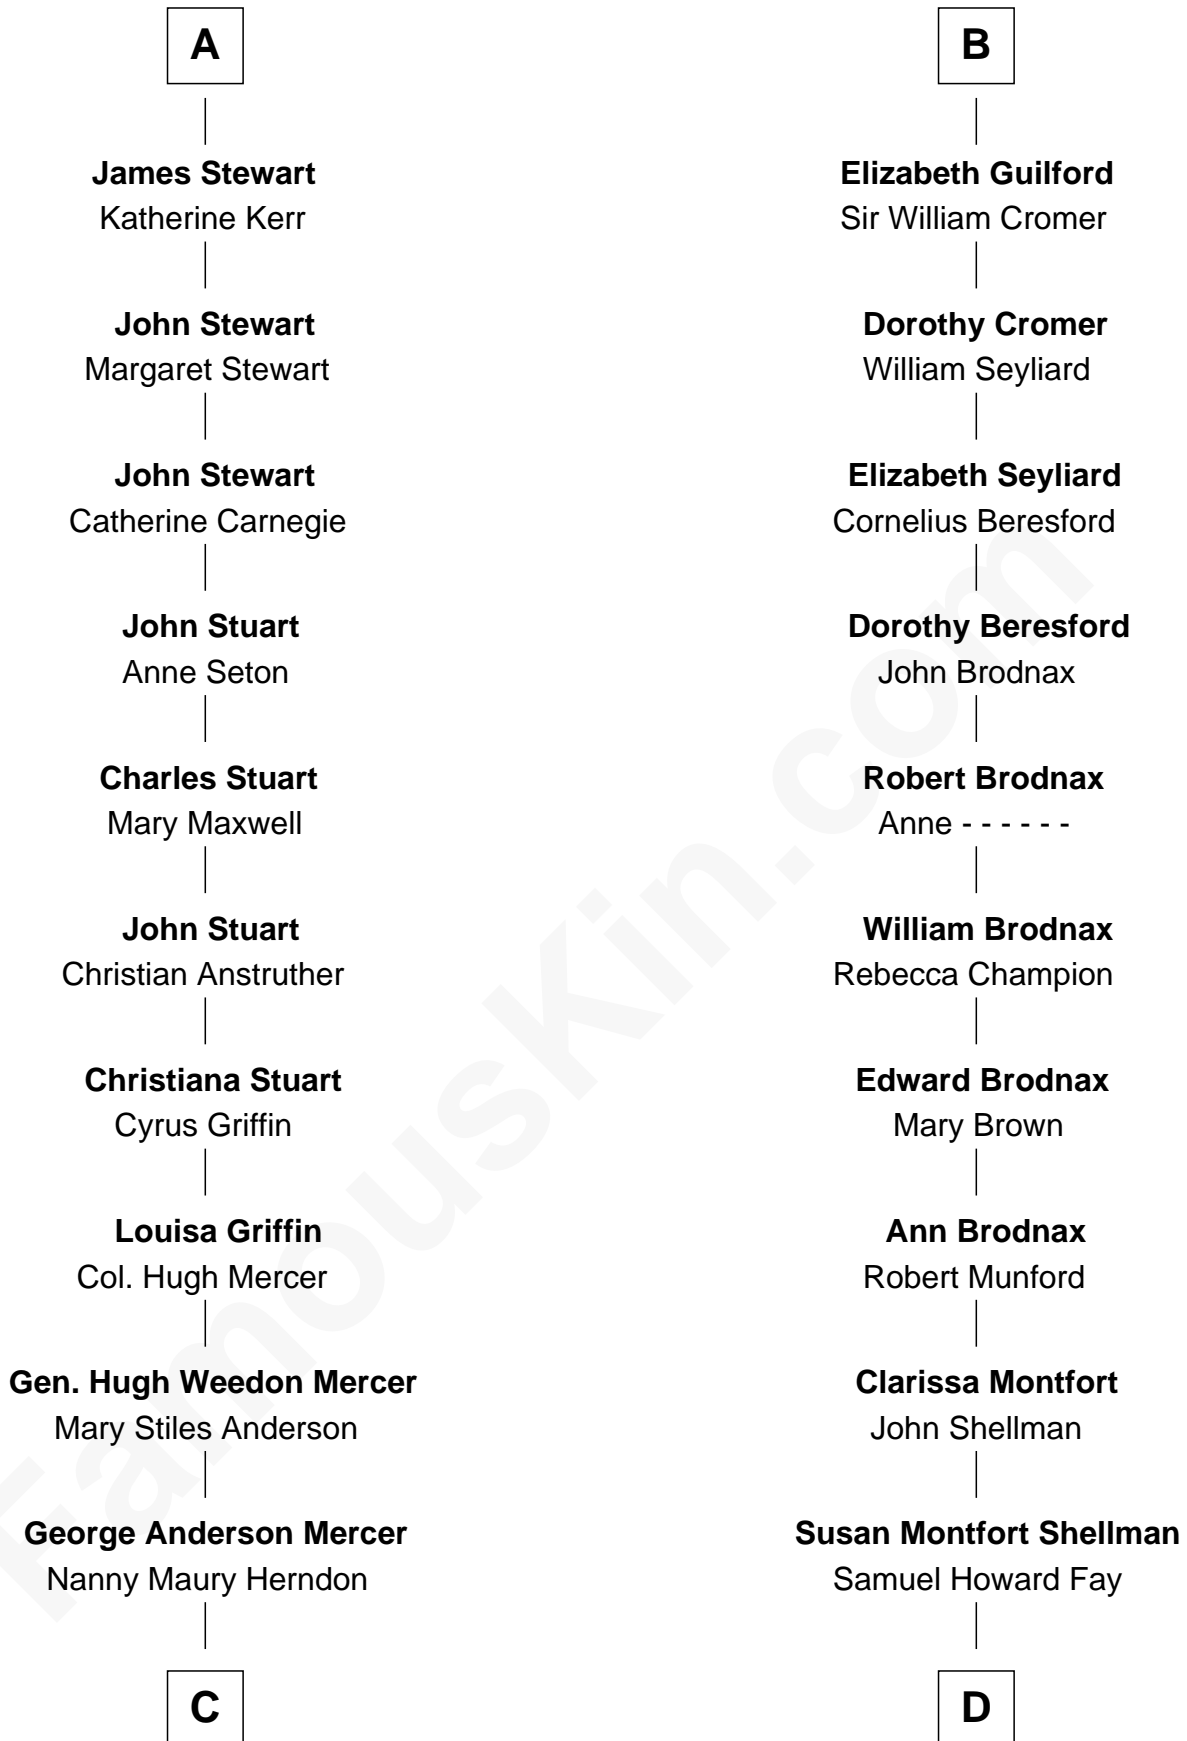

FamousKin.com

Relationship Chart of

Johnny Mercer

Songwriter and Co-Founder of Capitol Records

18th cousin 3 times removed of

Jeb Bush

43rd Governor of Florida

Sir Robert de Holland

Maude la Zouche

C

George Anderson Mercer
Lillian Elizabeth Ciucevich

Johnny Mercer
Co-Founder of Capitol Records

D

Harriet Eleanor Fay
Rev. James Smith Bush

Samuel Prescott Bush
Flora Sheldon

Prescott Sheldon Bush
Dorothy Wear Walker