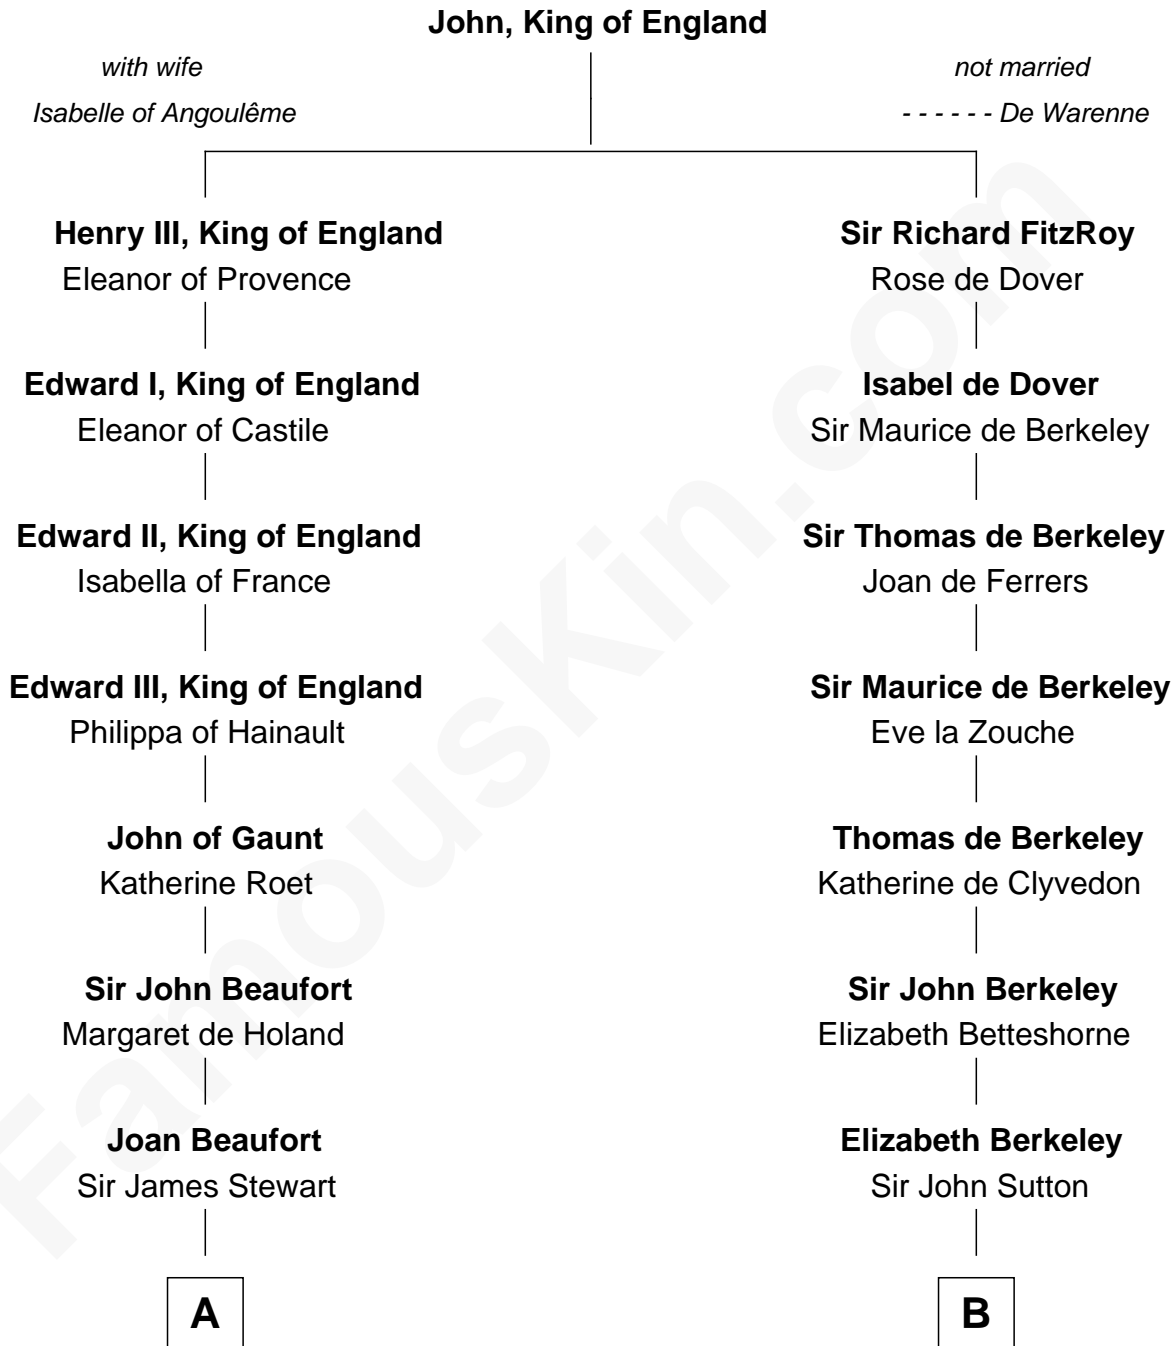

FamousKin.com

Relationship Chart of

Johnny Mercer

Songwriter and Co-Founder of Capitol Records

20th cousin 1 time removed of

John Brown

American Abolitionist

C

Louisa Griffin
Col. Hugh Mercer

Gen. Hugh Weedon Mercer
Mary Stiles Anderson

George Anderson Mercer
Nanny Maury Herndon

George Anderson Mercer
Lillian Elizabeth Ciucevich

Johnny Mercer
Co-Founder of Capitol Records