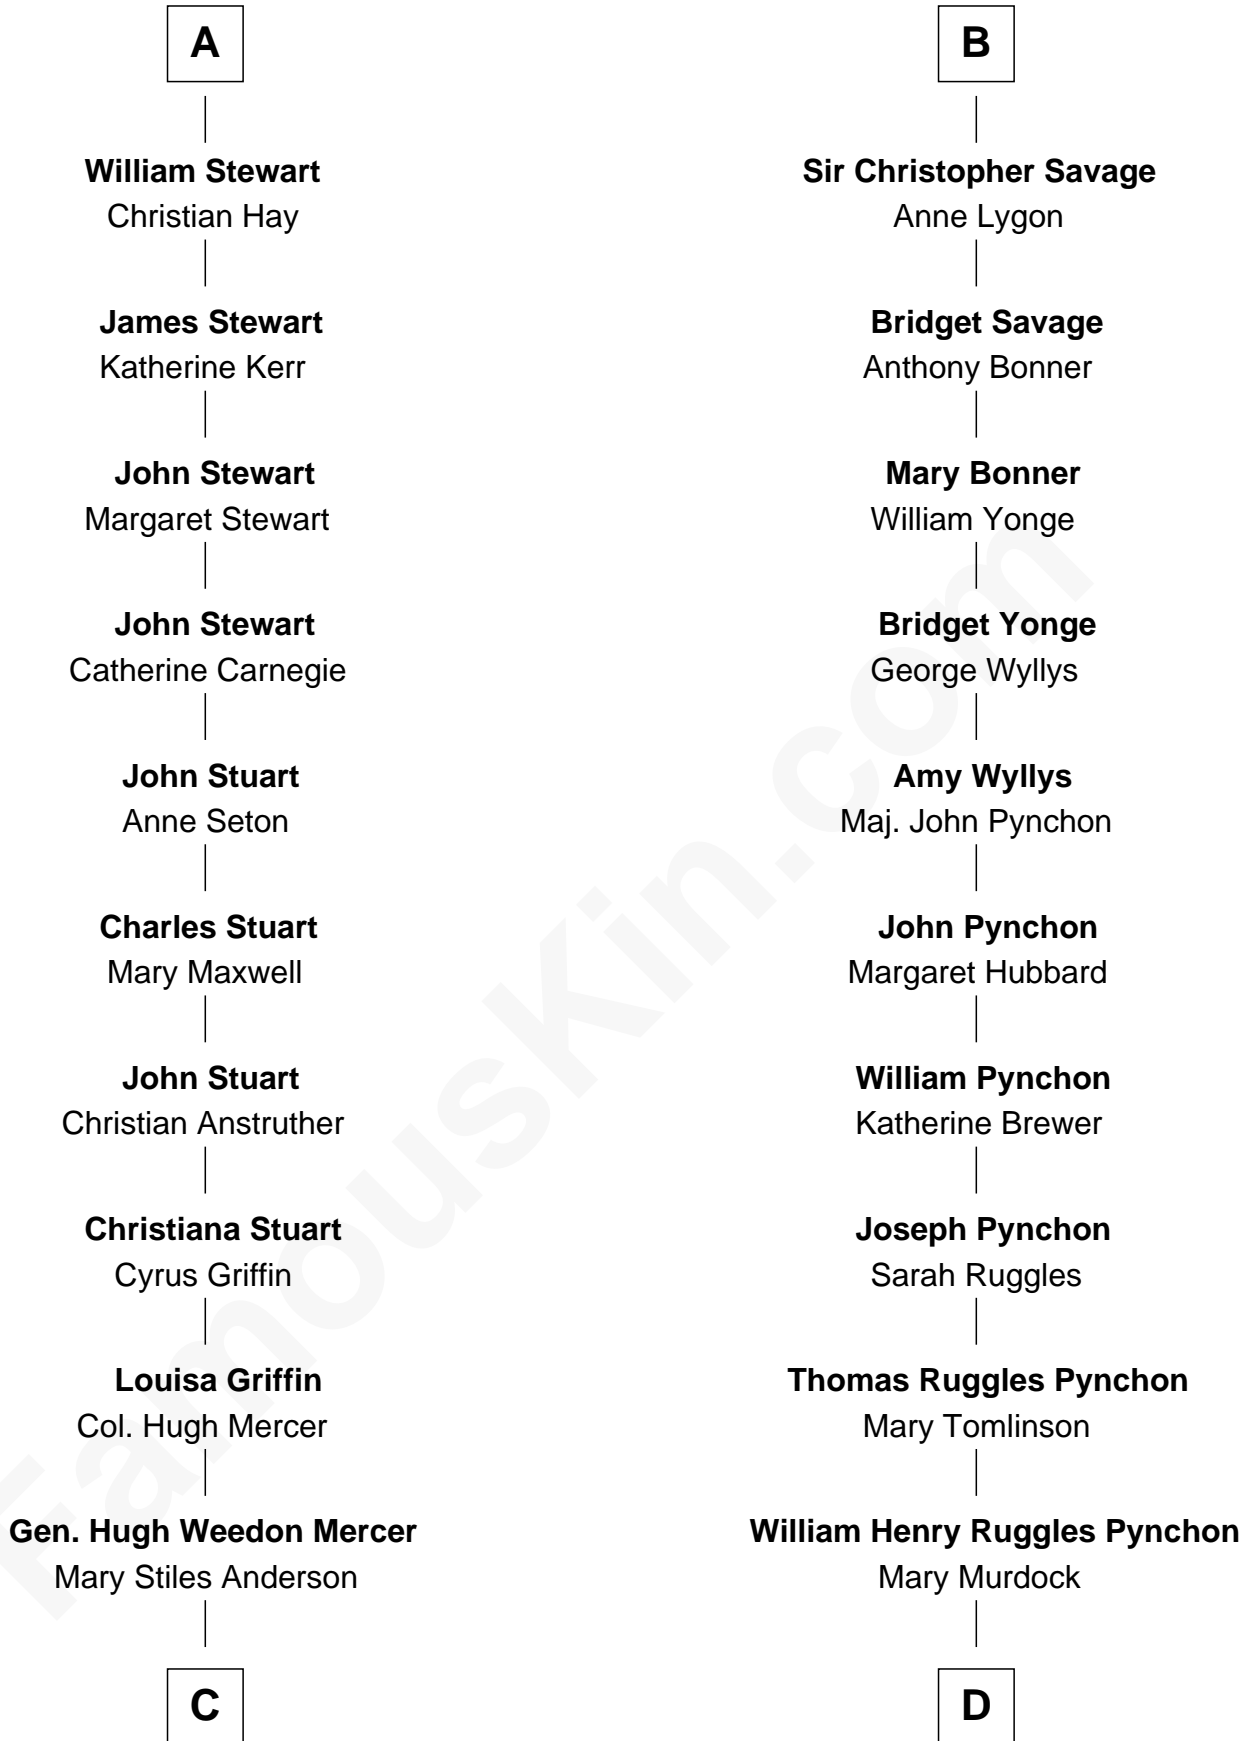

FamousKin.com

Relationship Chart of

Johnny Mercer

Songwriter and Co-Founder of Capitol Records

19th cousin 1 time removed of

Thomas Pynchon

American Novelist

C

George Anderson Mercer

Nanny Maury Herndon

George Anderson Mercer

Lillian Elizabeth Ciucevich

Johnny Mercer

Co-Founder of Capitol Records

D

William Lyon Pynchon