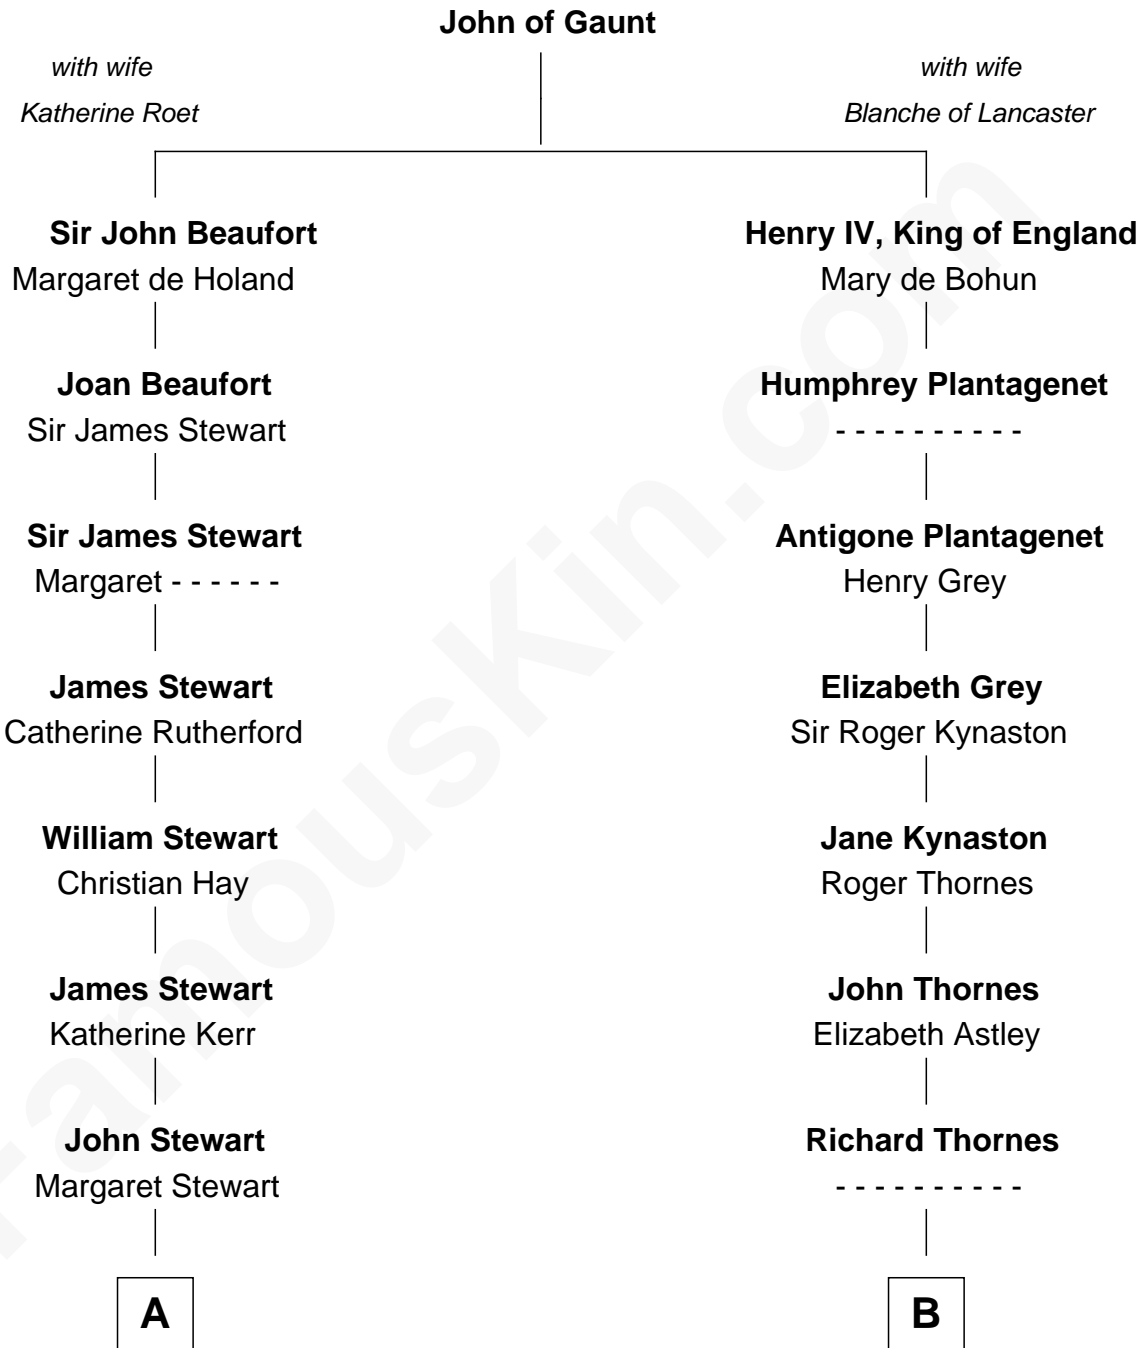

FamousKin.com

Relationship Chart of

Johnny Mercer

Songwriter and Co-Founder of Capitol Records

16th cousin 4 times removed of

Paget Brewster
TV Actress

C

Ellen Mackenzie Hodge

Dr. George Washington Wales Brewster

George Washington Wales Brewster

Joan Ryerson

Galen Brewster

Hathaway Tew

Paget Brewster

TV Actress