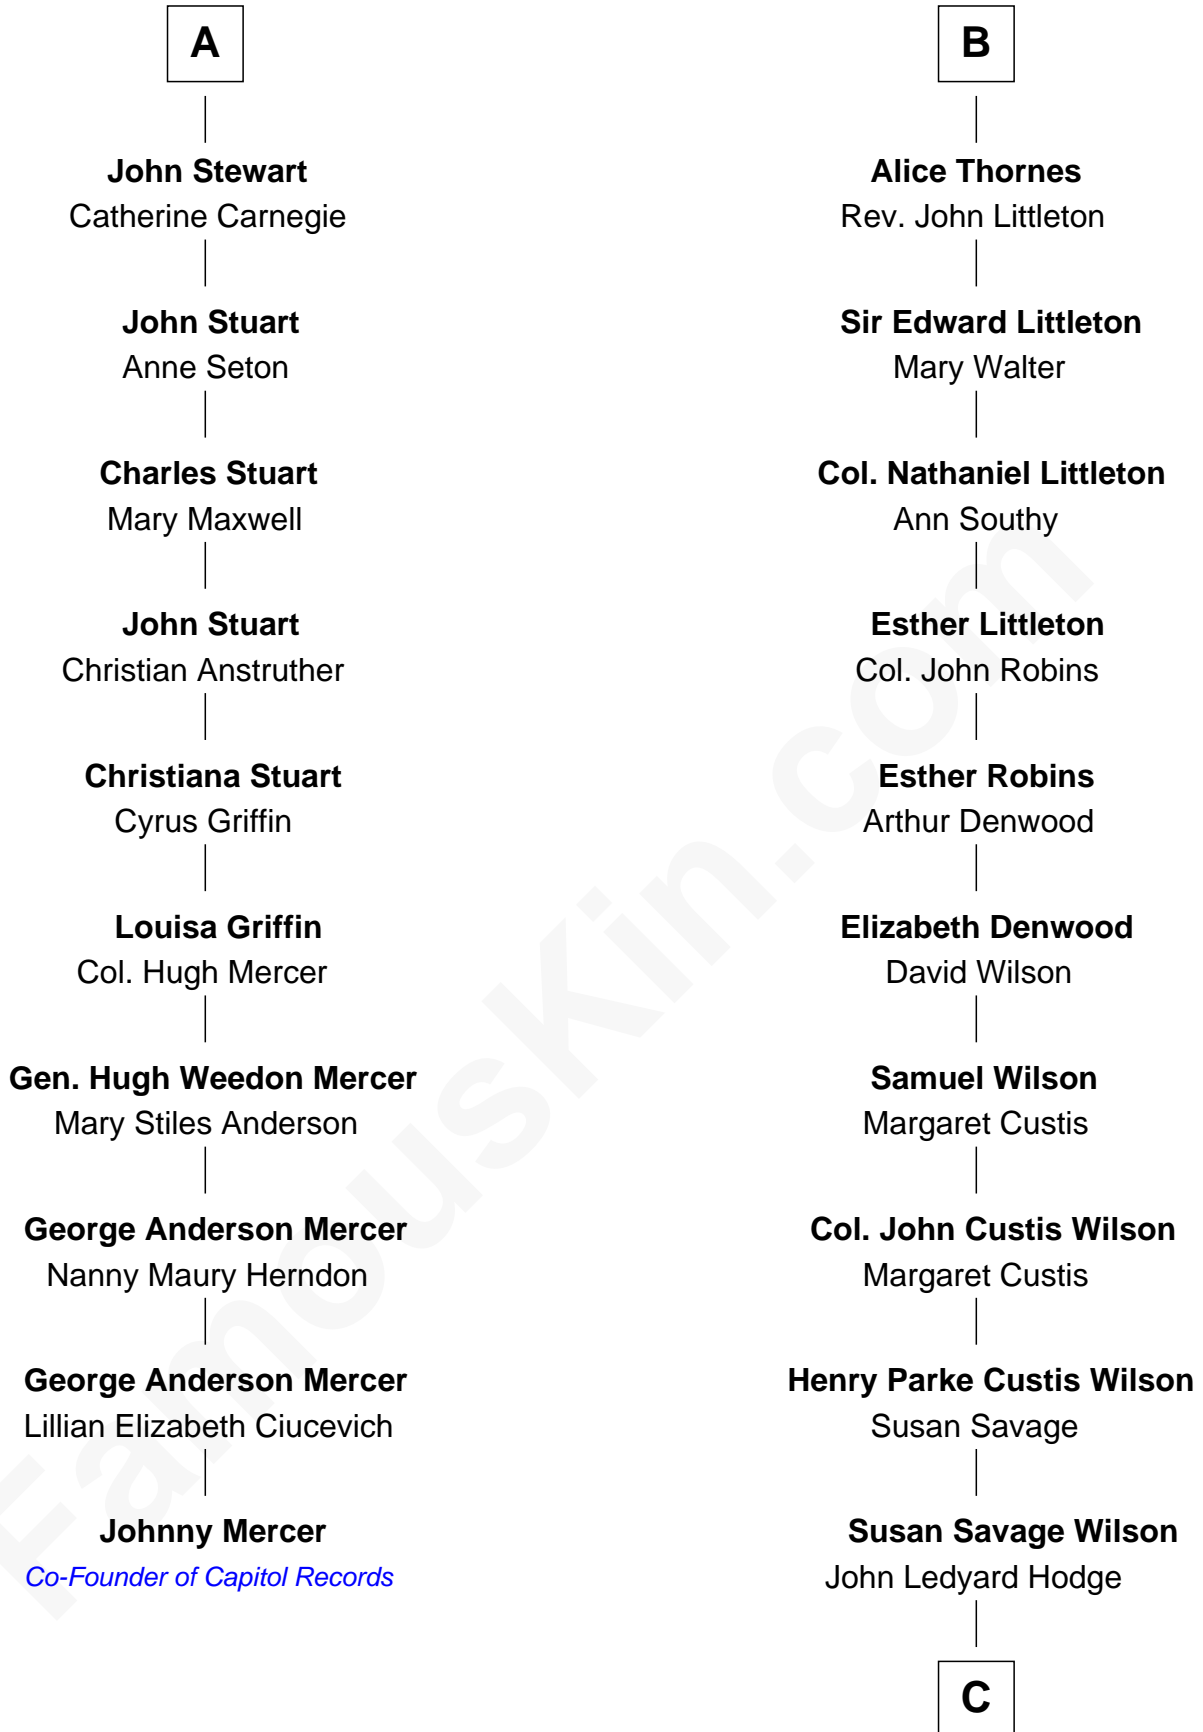

FamousKin.com

Relationship Chart of

Johnny Mercer

Songwriter and Co-Founder of Capitol Records

16th cousin 4 times removed of

Paget Brewster
TV Actress

C

Ellen Mackenzie Hodge

Dr. George Washington Wales Brewster

George Washington Wales Brewster

Joan Ryerson

Galen Brewster

Hathaway Tew

Paget Brewster

TV Actress