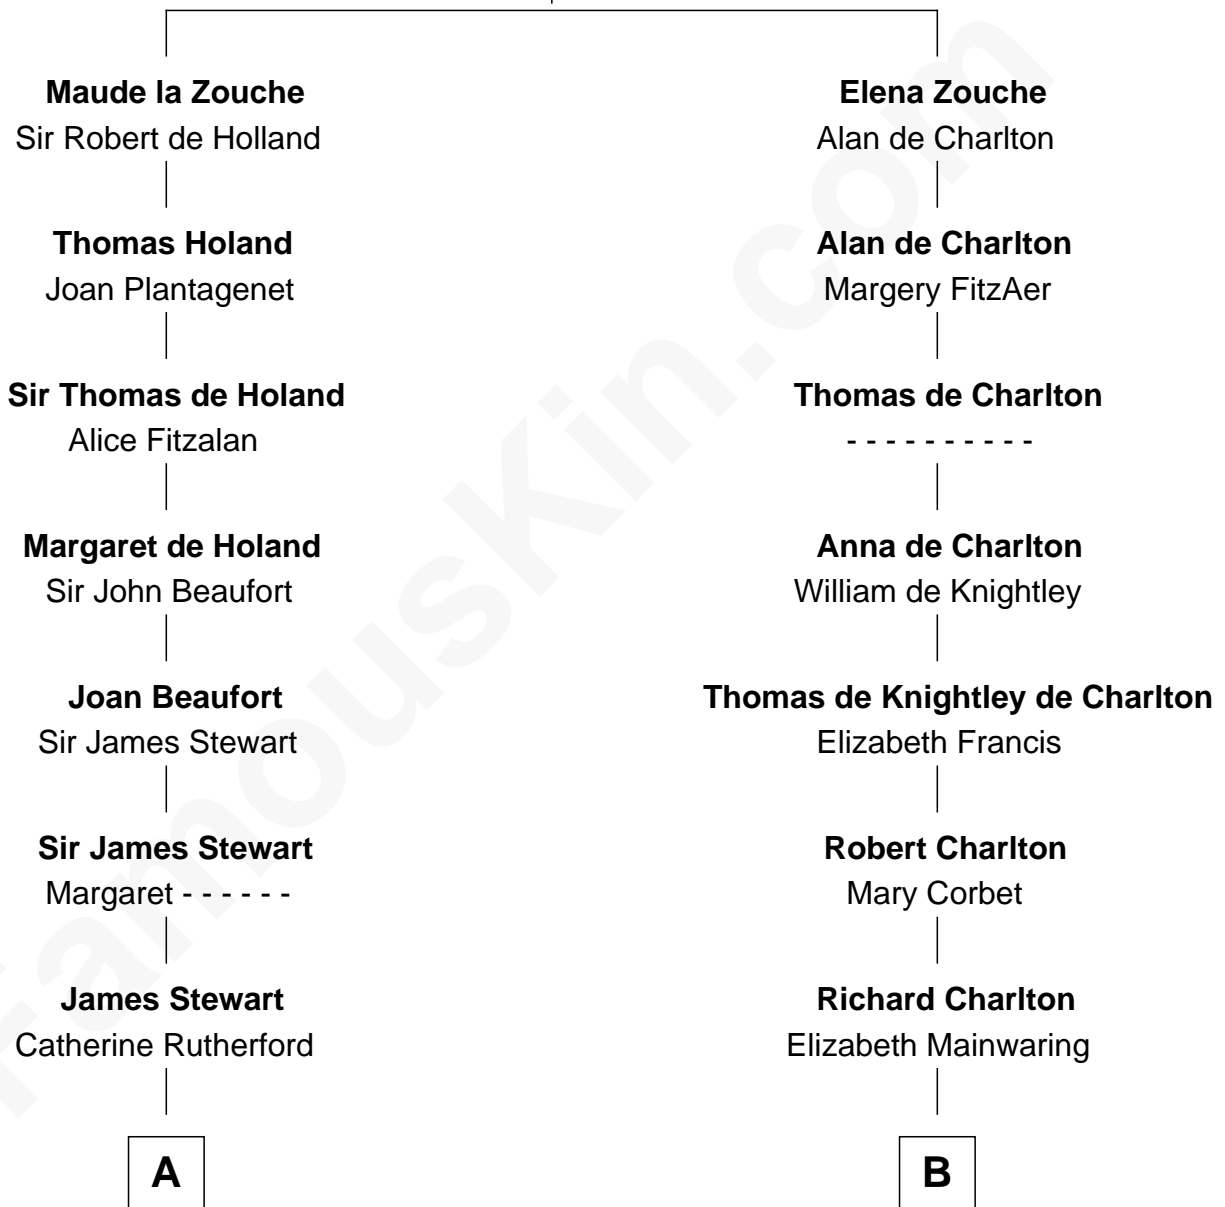

# FamousKin.com Relationship Chart of

**Johnny Mercer**

*Songwriter and Co-Founder of Capitol Records*

19th cousin of

**James Sherman**

*27th U.S. Vice-President*

**Sir Alan la Zouche**  
Eleanor de Segrave

**C**

**George Anderson Mercer**

Nanny Maury Herndon

**George Anderson Mercer**

Lillian Elizabeth Ciucevich

**Johnny Mercer**

*Co-Founder of Capitol Records*

**D**

**Frances Lucretia Williams**

Richard Winslow Sherman

**Mary Frances Sherman**

Richard Updike Sherman

**James Sherman**

*27th U.S. Vice-President*

FamousKin.com