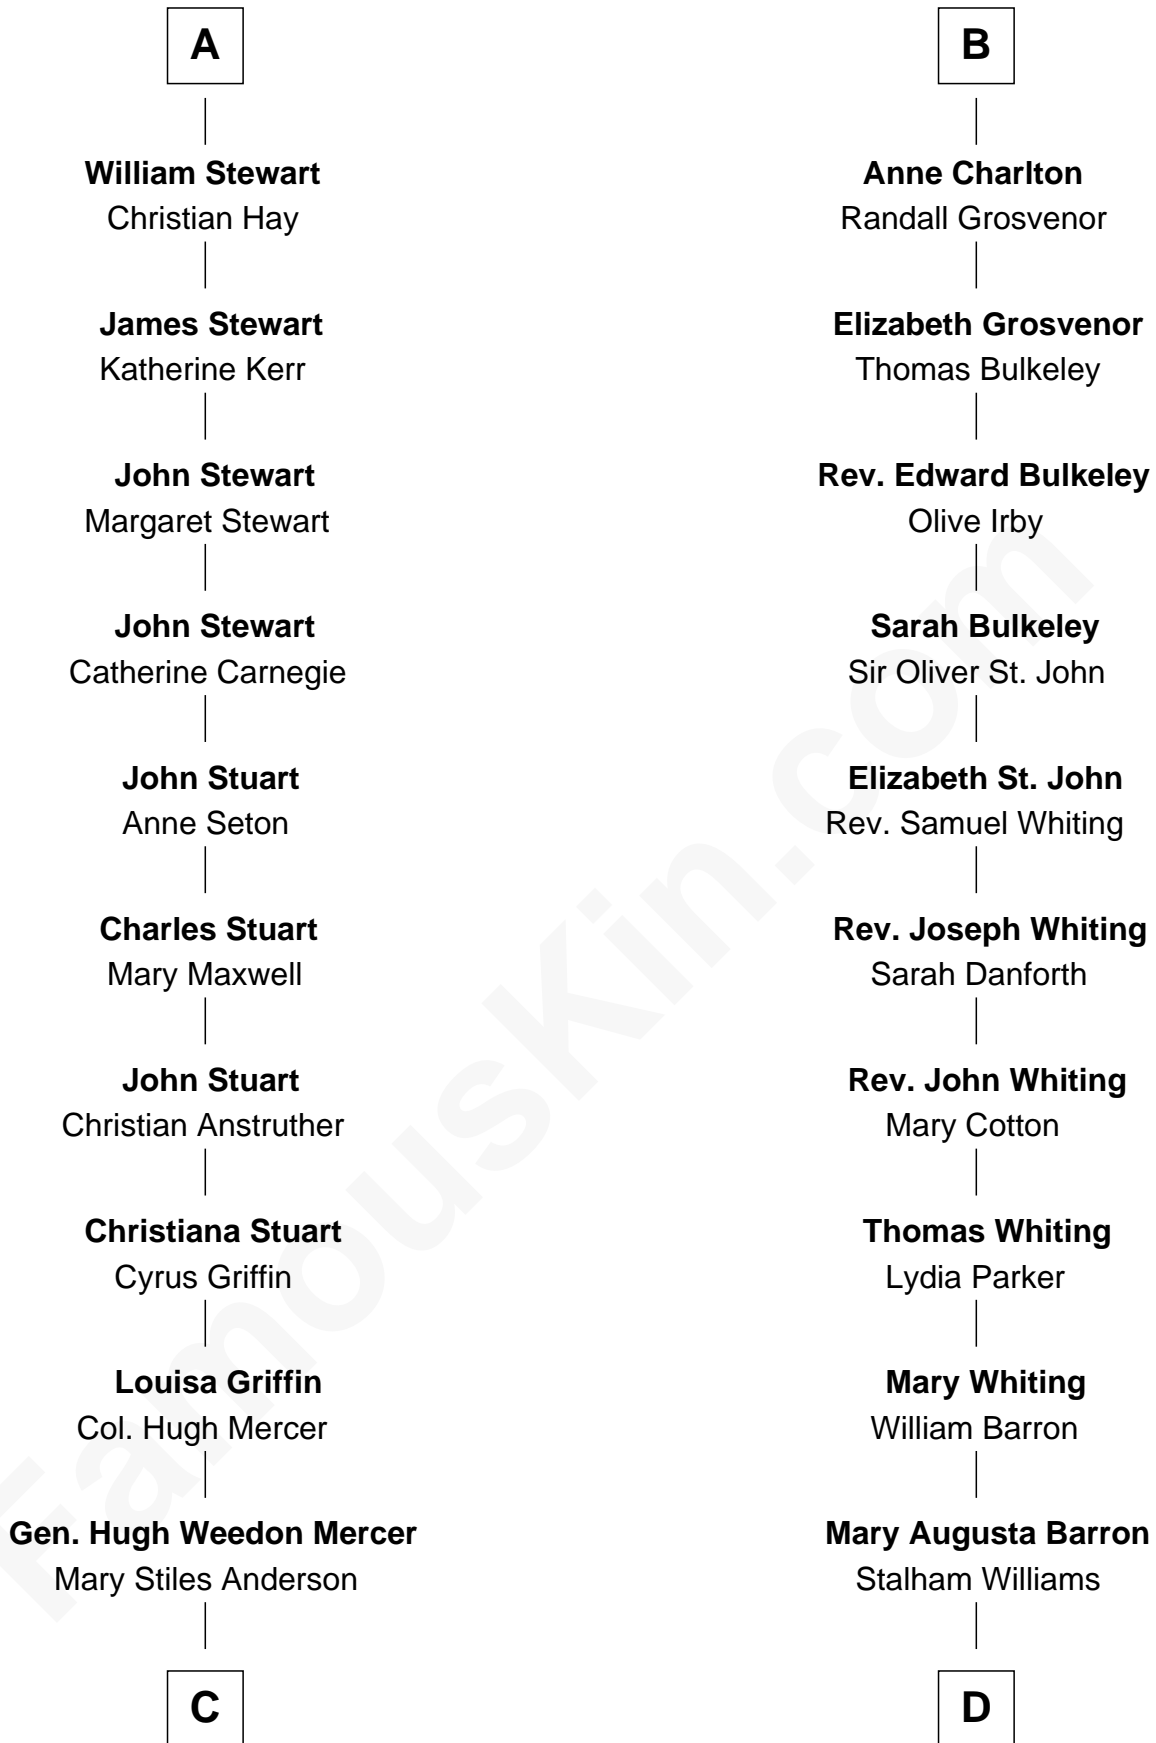

# FamousKin.com Relationship Chart of

**Johnny Mercer**

*Songwriter and Co-Founder of Capitol Records*

19th cousin of

**James Sherman**

*27th U.S. Vice-President*

**Sir Alan la Zouche**  
Eleanor de Segrave

**C**

**George Anderson Mercer**

Nanny Maury Herndon

**George Anderson Mercer**

Lillian Elizabeth Ciucevich

**Johnny Mercer**

*Co-Founder of Capitol Records*

**D**

**Frances Lucretia Williams**

Richard Winslow Sherman

**Mary Frances Sherman**

Richard Updike Sherman

**James Sherman**

*27th U.S. Vice-President*

FamousKin.com