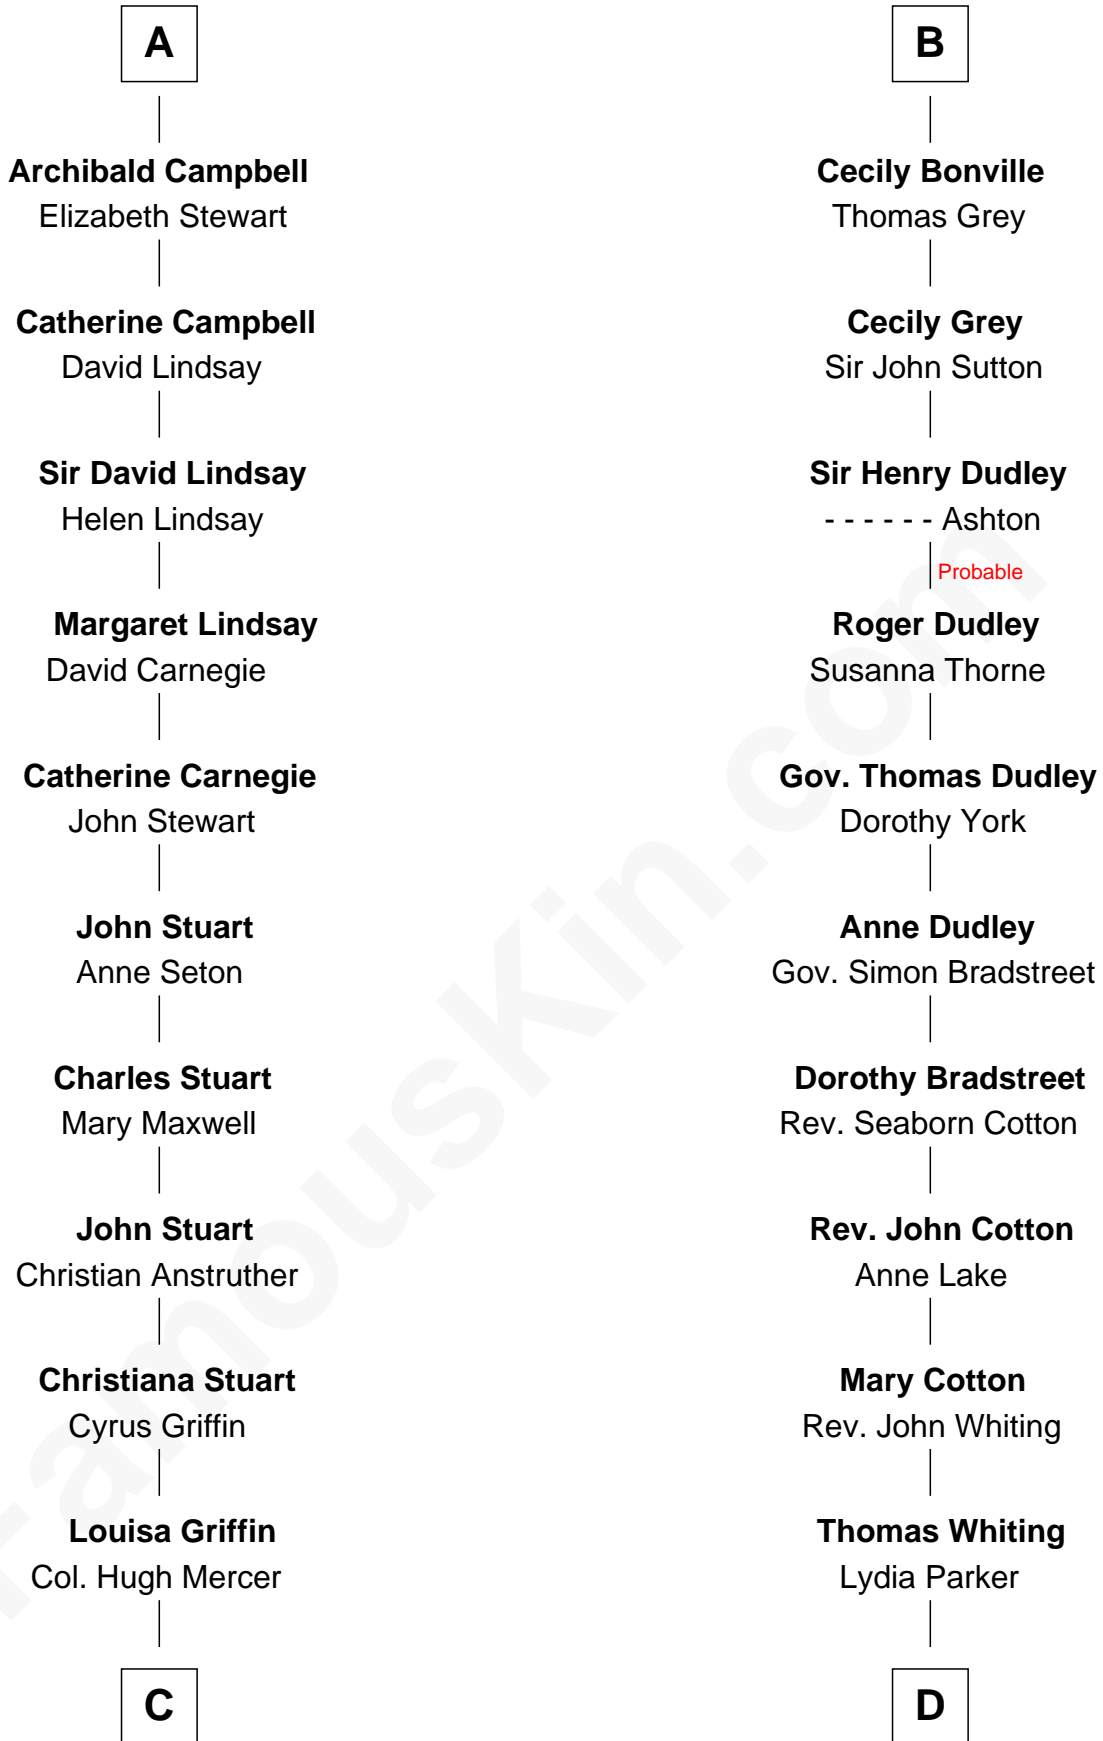

# FamousKin.com Relationship Chart of

**Johnny Mercer**

*Songwriter and Co-Founder of Capitol Records*

20th cousin 1 time removed of

**James Sherman**

*27th U.S. Vice-President*

**Sir Richard de Burgh**

Margaret - - - - -

**Elizabeth de Burgh**  
Robert I, King of Scotland

**Matilda Bruce**  
Thomas Isaac

**Joan Isaac**  
John de Ergadia

**Isabel de Ergadia**  
Sir John Stewart

**Sir Robert Stewart**  
Joan Stewart

**John Stewart**  
Fingula of the Isles

**Isabel Stewart**  
Colin Campbell

**A**

**Eleanor de Burgh**  
Sir Thomas de Multon

**Elizabeth de Multon**  
Sir Robert de Harington

**Sir John Harington**  
- - - - -

**Sir Robert Harington**  
Isabel Loring

**Sir William Harington**  
Margaret Hill

**Elizabeth Harington**  
William Bonville

**William Bonville**  
Katherine Neville

**B**

**C**

**Gen. Hugh Weedon Mercer**

Mary Stiles Anderson

**George Anderson Mercer**