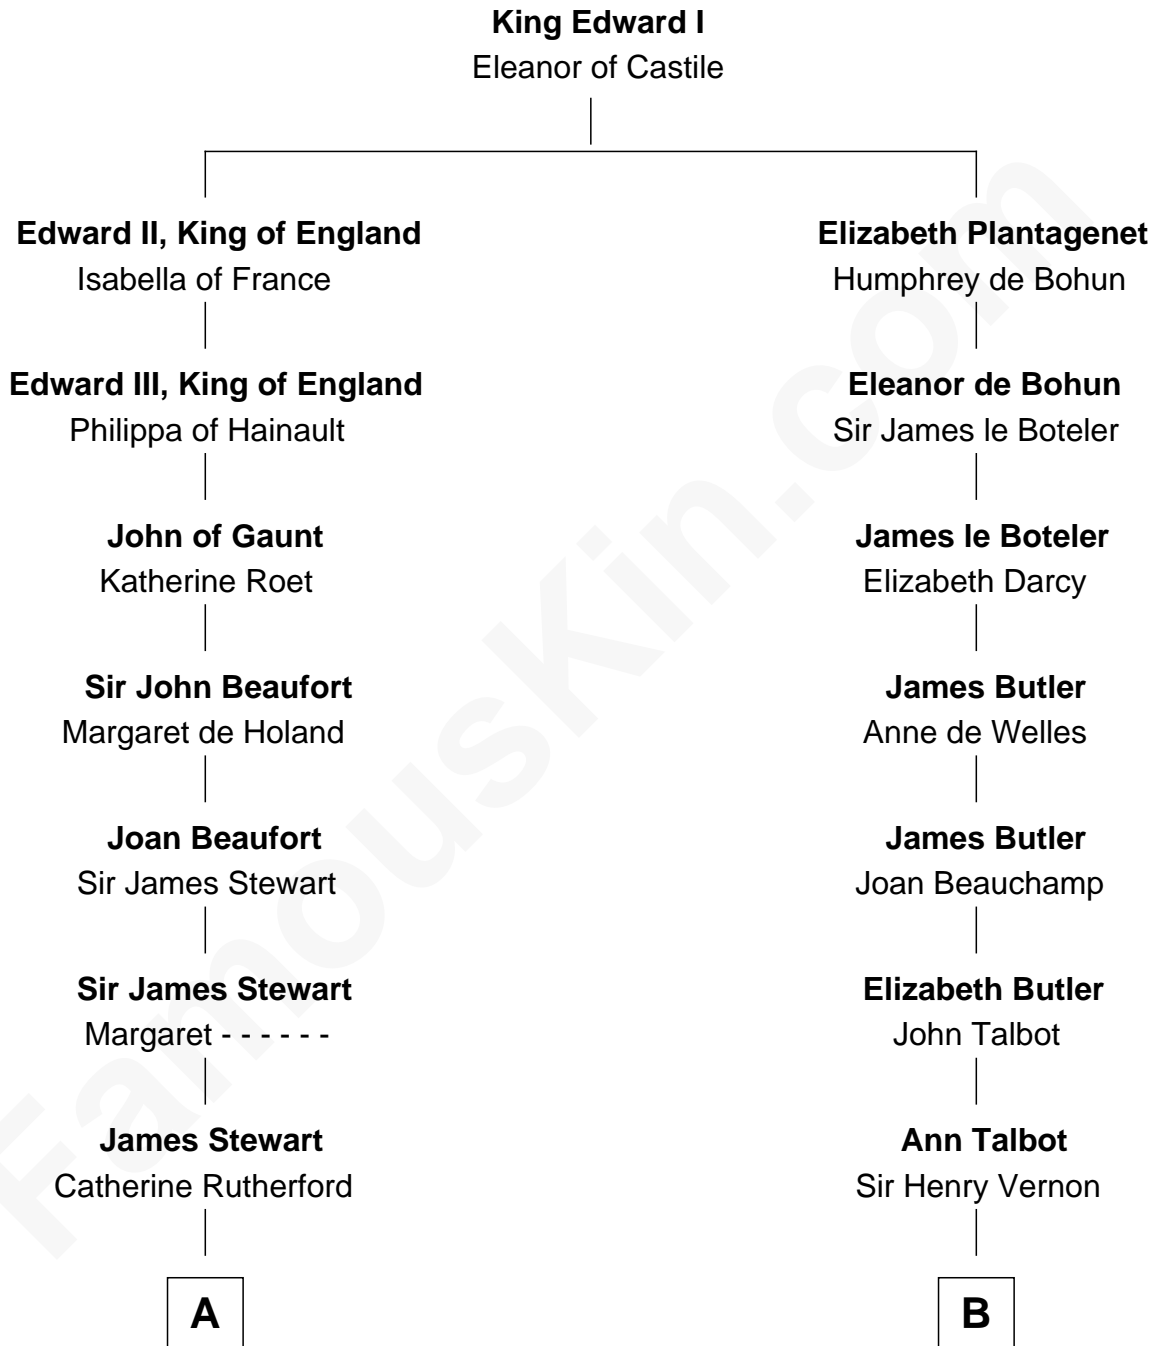

FamousKin.com

Relationship Chart of

Johnny Mercer

Songwriter and Co-Founder of Capitol Records

19th cousin 2 times removed of

Allen Dulles

5th Director of the C.I.A.

C

George Anderson Mercer

Nanny Maury Herndon

George Anderson Mercer

Lillian Elizabeth Ciucevich

Johnny Mercer

Co-Founder of Capitol Records

D

Joanna Leffingwell