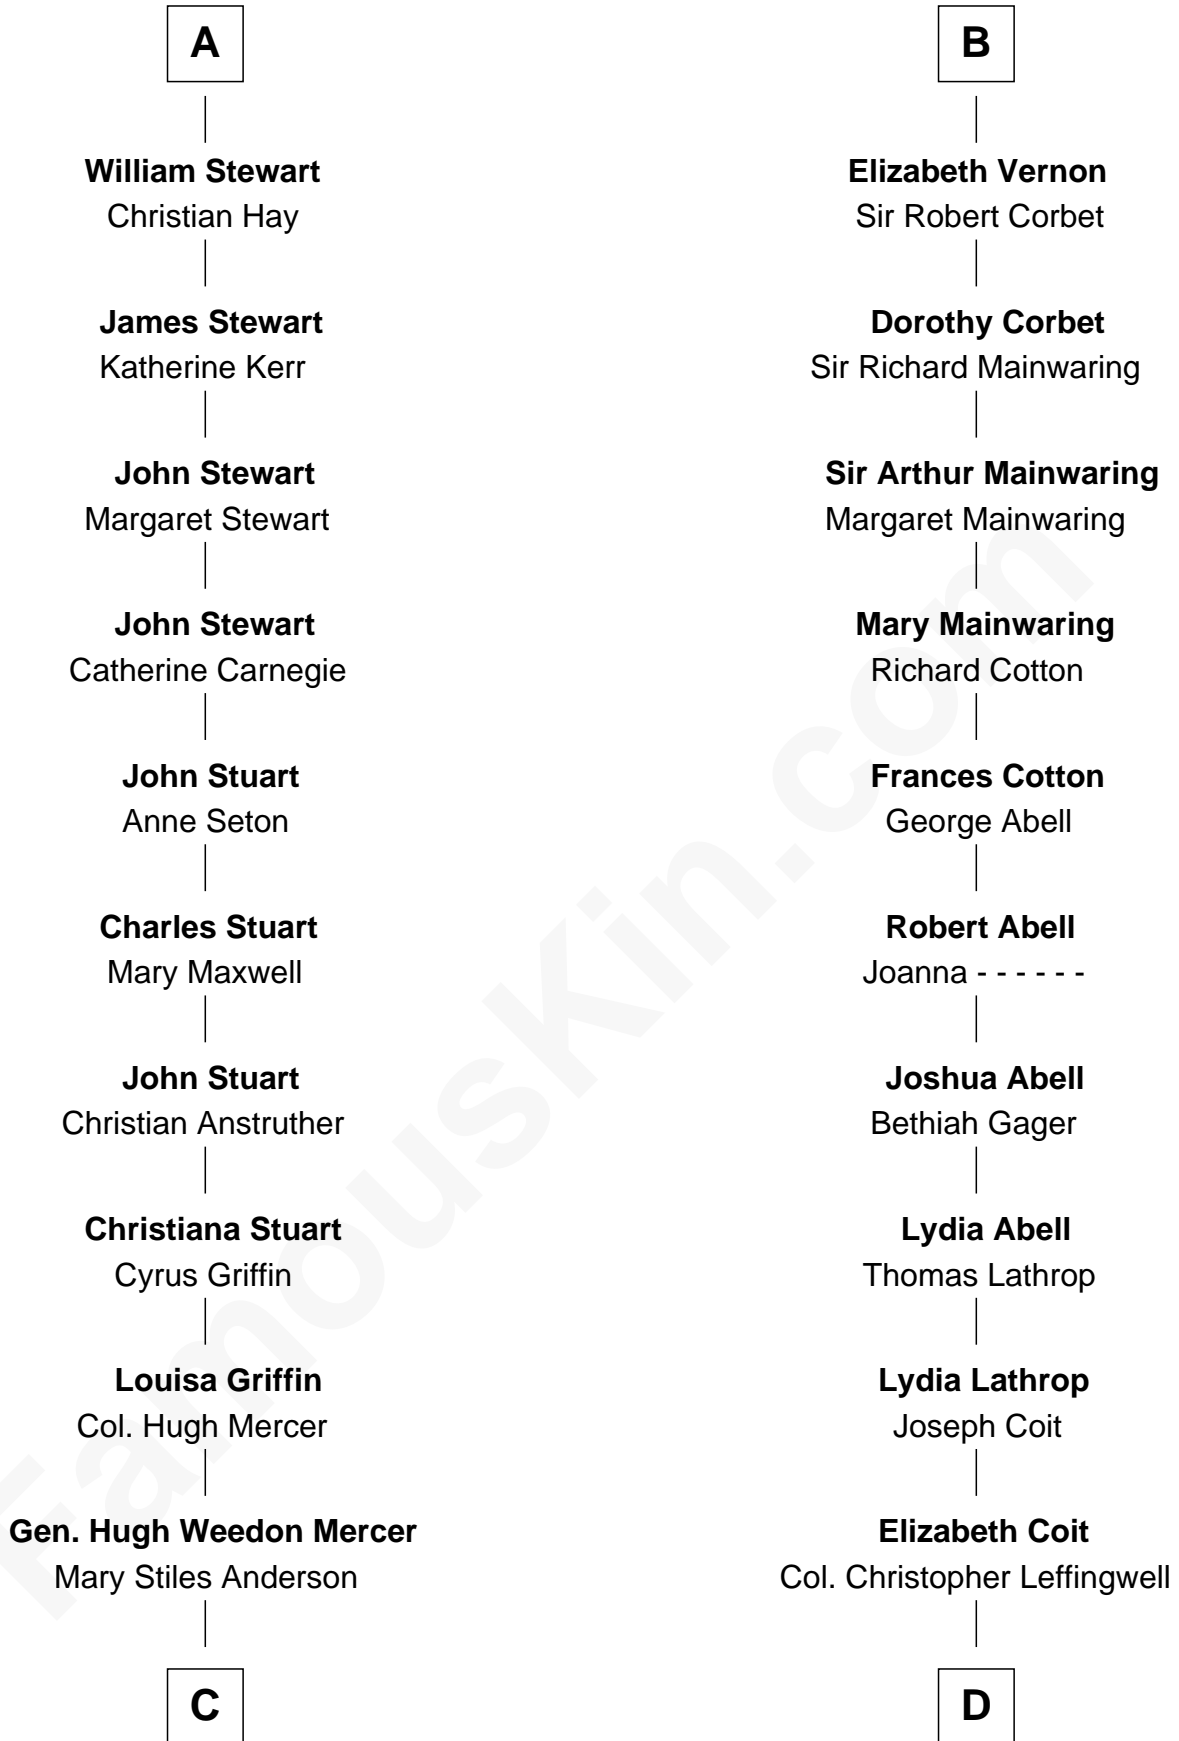

FamousKin.com

Relationship Chart of

Johnny Mercer

Songwriter and Co-Founder of Capitol Records

19th cousin 2 times removed of

Allen Dulles

5th Director of the C.I.A.

C

George Anderson Mercer

Nanny Maury Herndon

George Anderson Mercer

Lillian Elizabeth Ciucevich

Johnny Mercer

Co-Founder of Capitol Records

D

Joanna Leffingwell

Charles Lathrop

Harriet Wadsworth Lathrop

Rev. Miron Winslow

Harriet Lathrop Winslow

Rev. John Welsh Dulles

Allen Macy Dulles

Edith Foster

Allen Dulles