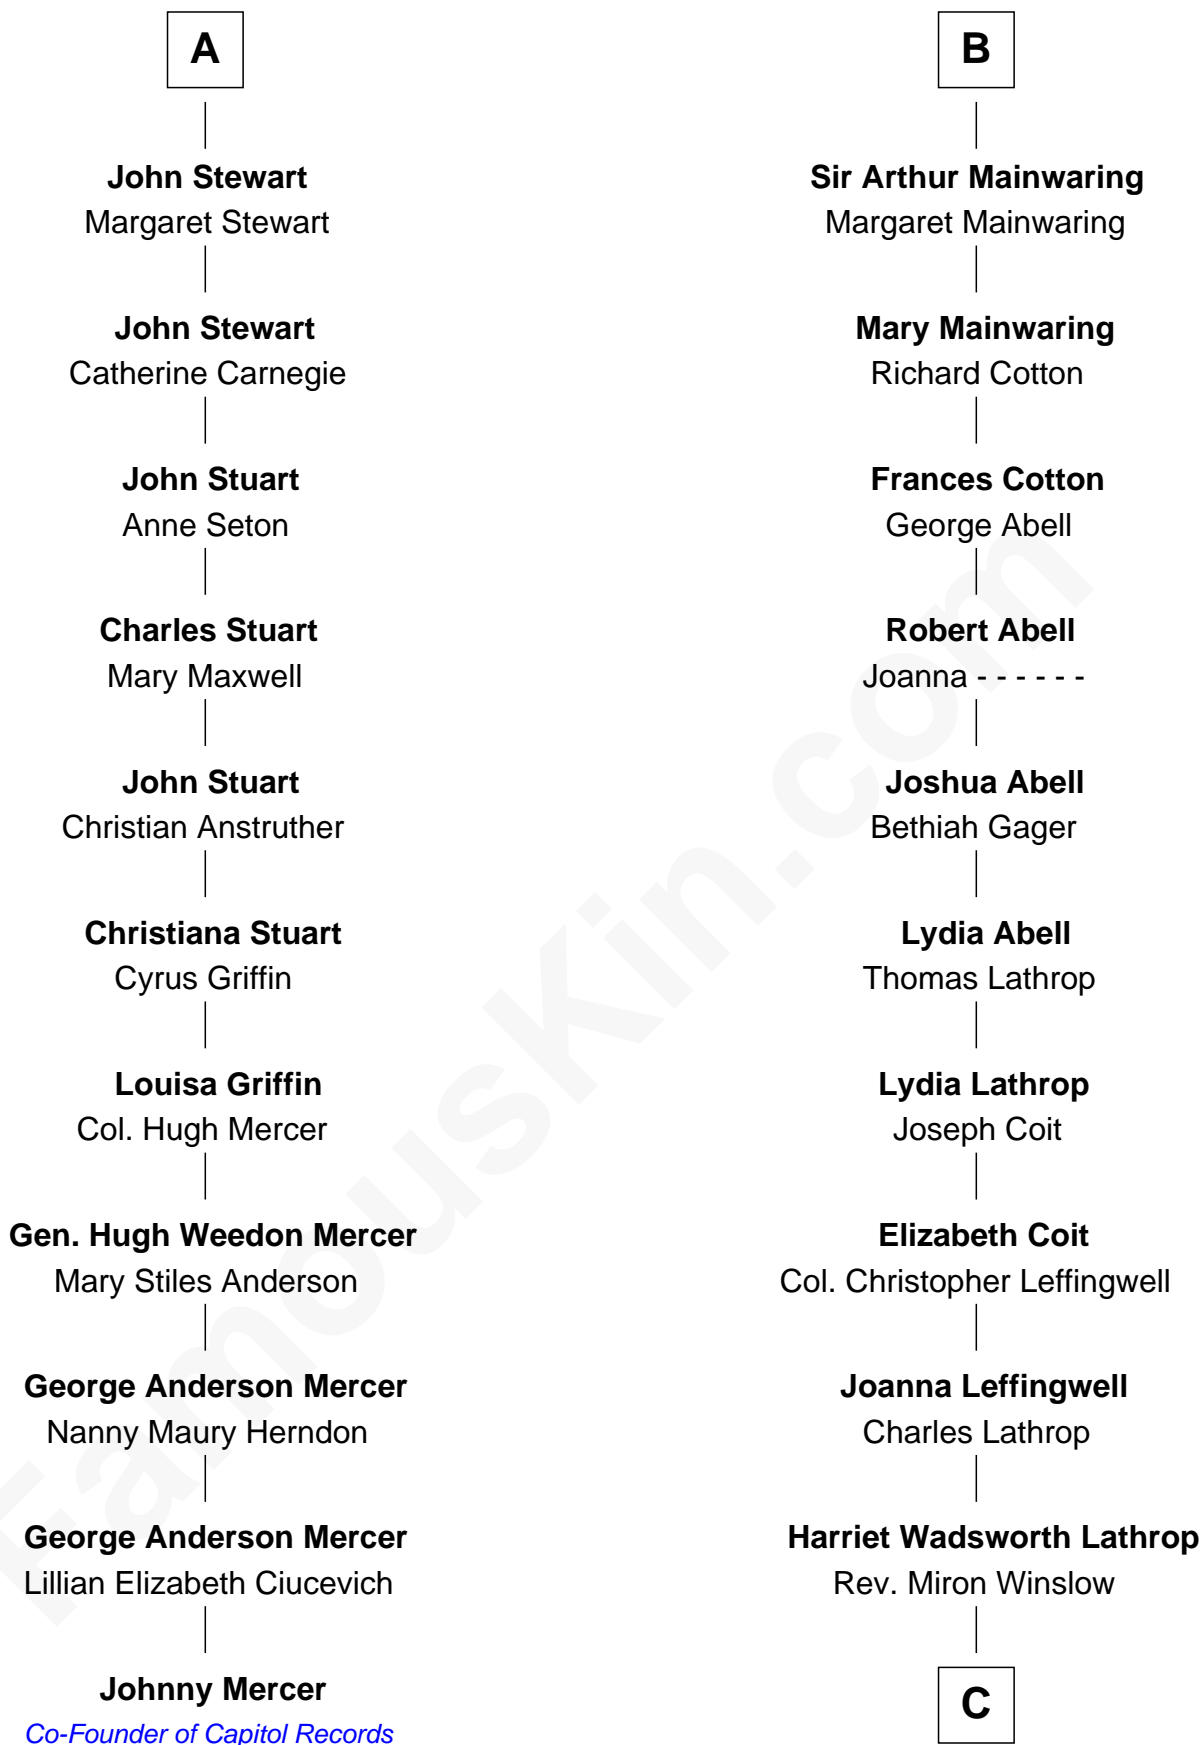

FamousKin.com

Relationship Chart of

Johnny Mercer

Songwriter and Co-Founder of Capitol Records

17th cousin 2 times removed of

Allen Dulles

5th Director of the C.I.A.

C