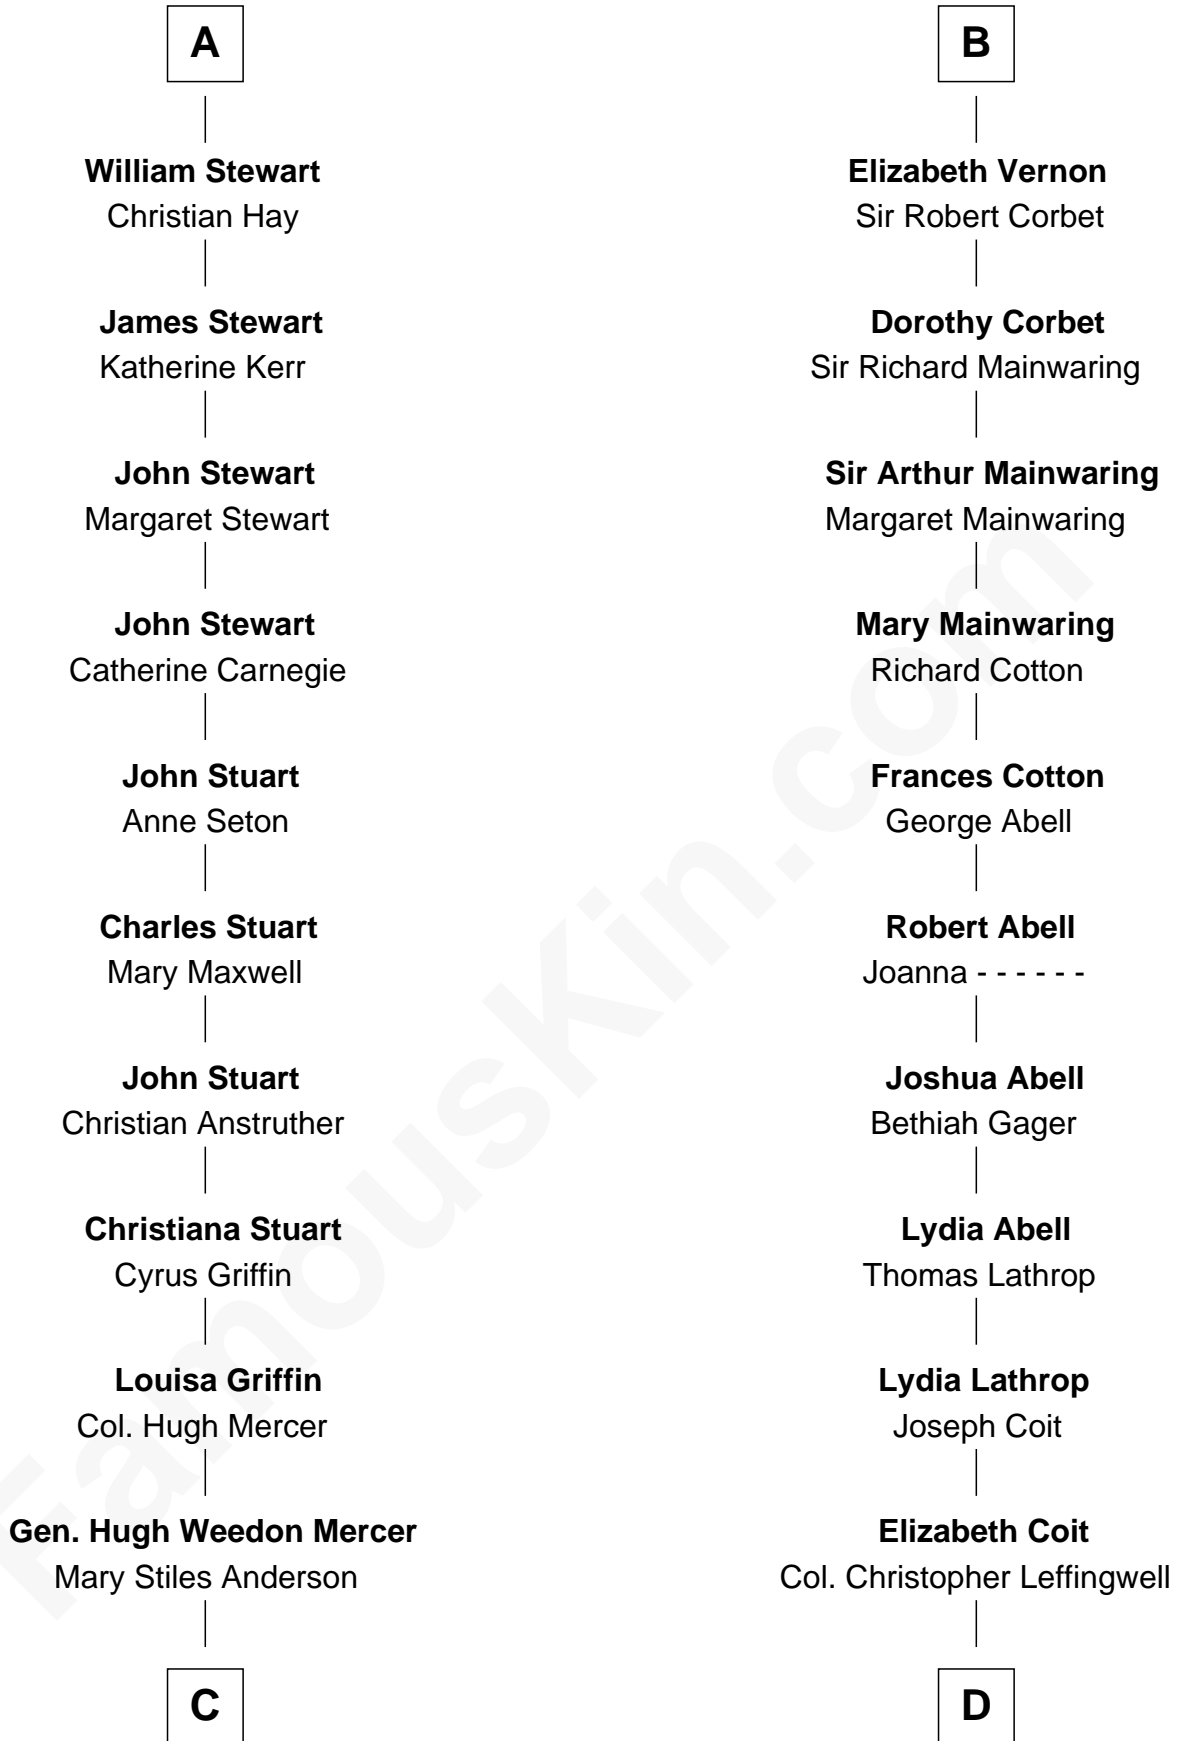

## Relationship Chart of

### Johnny Mercer

*Songwriter and Co-Founder of Capitol Records*

19th cousin 2 times removed of

### John Foster Dulles

*52nd U.S. Secretary of State*

**C**

**George Anderson Mercer**  
Nanny Maury Herndon

**George Anderson Mercer**  
Lillian Elizabeth Ciucevich

**Johnny Mercer**  
*Co-Founder of Capitol Records*