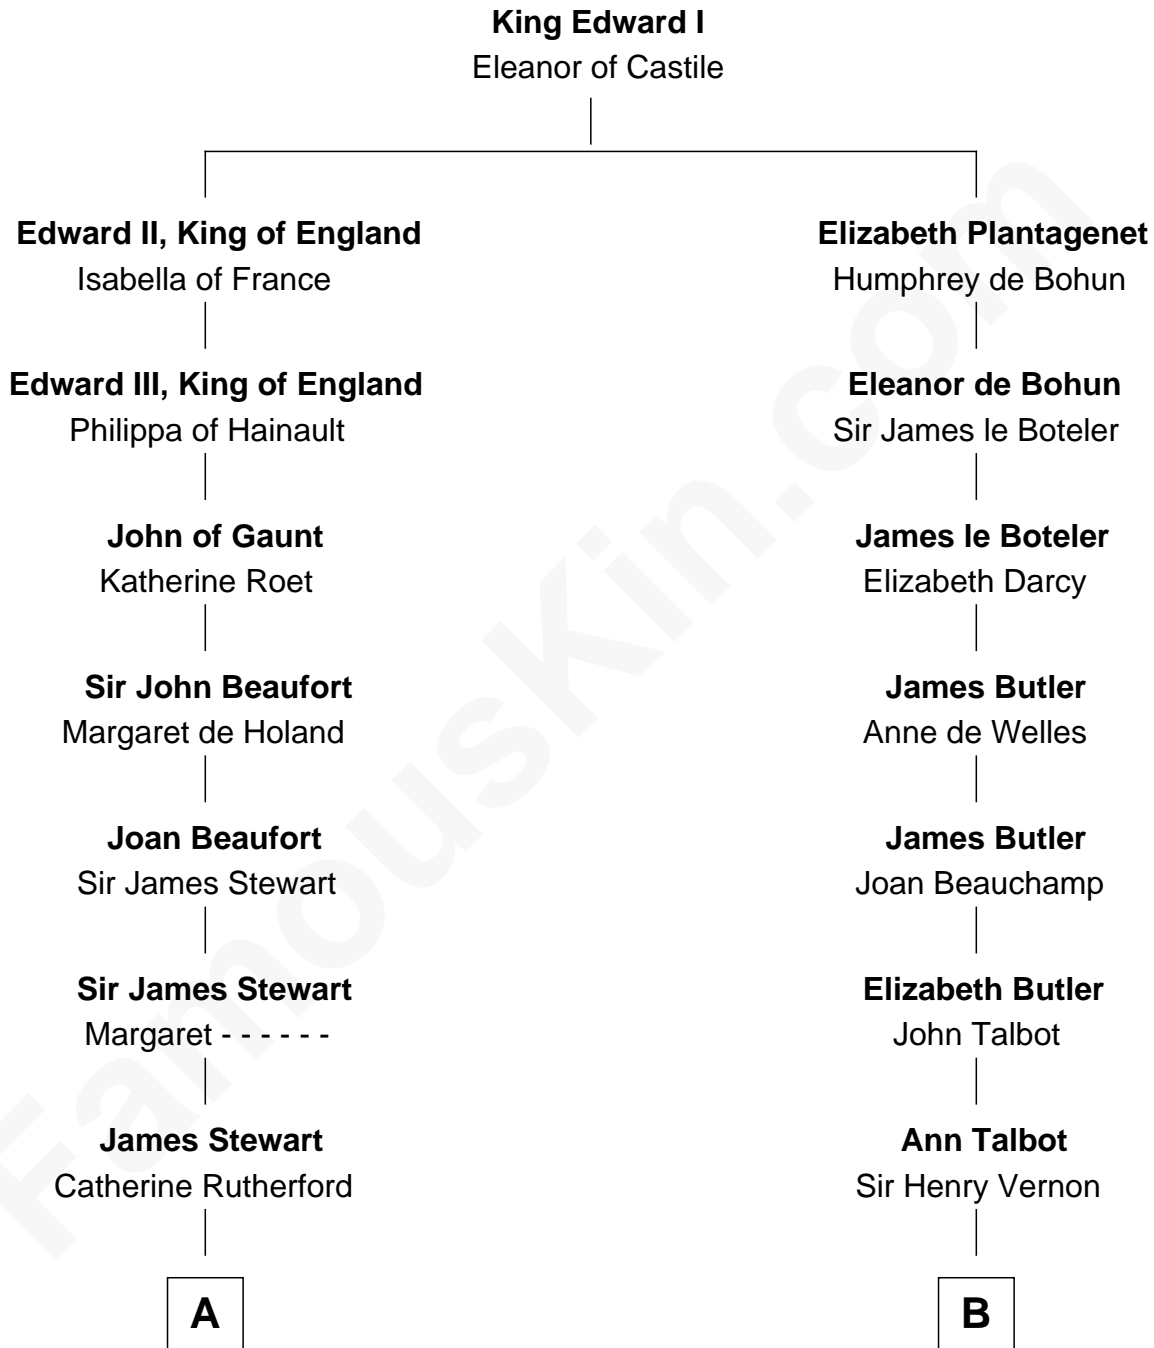

## Relationship Chart of

### Johnny Mercer

*Songwriter and Co-Founder of Capitol Records*

19th cousin 2 times removed of

### John Foster Dulles

*52nd U.S. Secretary of State*

**C**

**George Anderson Mercer**  
Nanny Maury Herndon

**George Anderson Mercer**  
Lillian Elizabeth Ciucevich

**Johnny Mercer**  
*Co-Founder of Capitol Records*